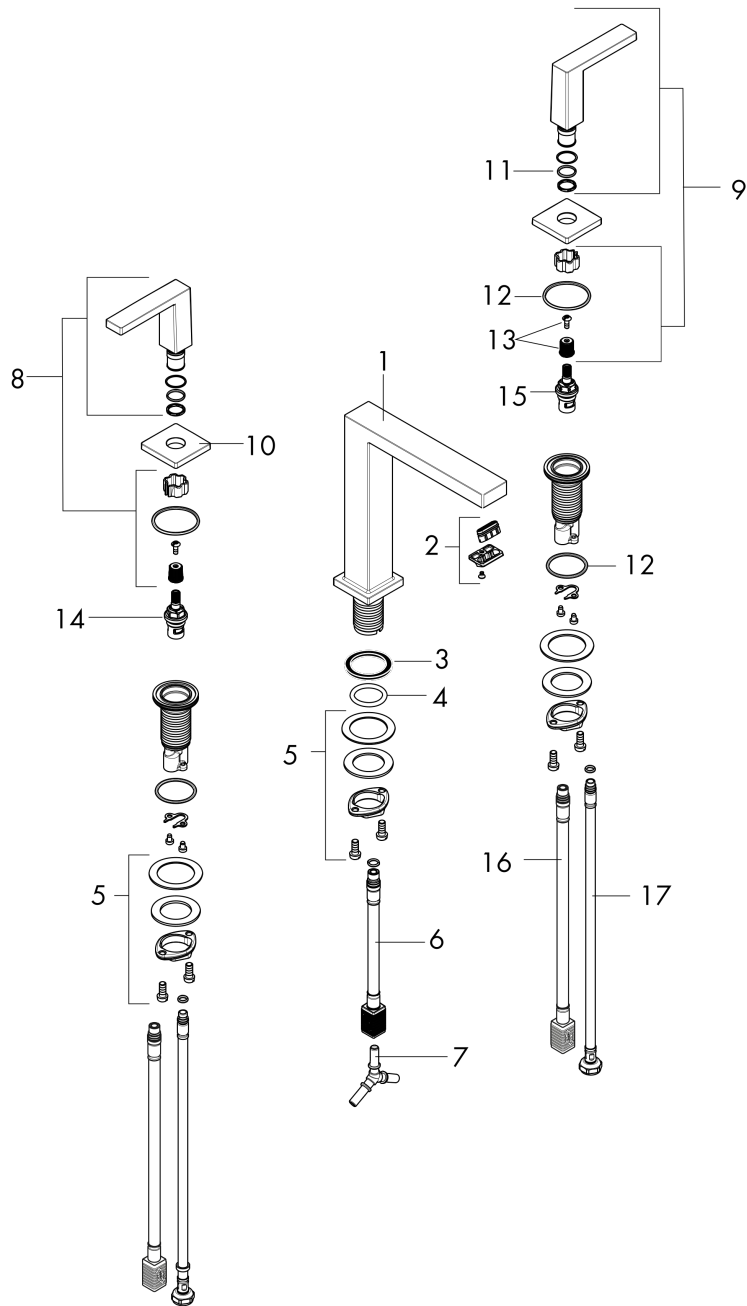

Tecturis E
Widespread Faucet 150, 1.2 GPM
 Finish: **Chrome** Part no. : **73031001**

Exploded drawing

Year of production: >02/24

Tecturis E
Widespread Faucet 150, 1.2 GPM
 Finish: **Chrome** Part no. : **73031001**

Spare parts list

Year of production: >02/24

Pos.	Description	Part no.	Price	PU
1	spout cpl.	87102000	-	1
2	aerator cpl.	94994000	-	1
3	flat seal	98749000	-	1
4	O-ring 26x4	92191000	-	1
5	null	92909000	-	1
6	null	92913000	-	1
7	hose connection angel	92905000	-	1
8	handle for hot water	87103000	-	1
9	handle for cold water	87104000	-	1
10	escutcheon	92915000	-	1
11	O-Ring 14x1,5	98201000	-	1
12	null	92907000	-	1
13	handle fixing set	98932000	-	1
14	shut off unit right closing	98817000	-	1
15	shut off unit left closing	95366000	-	1
16	null	92914000	-	1
17	connection hose 18½" M8x0,75 3/8"	96321001	-	1