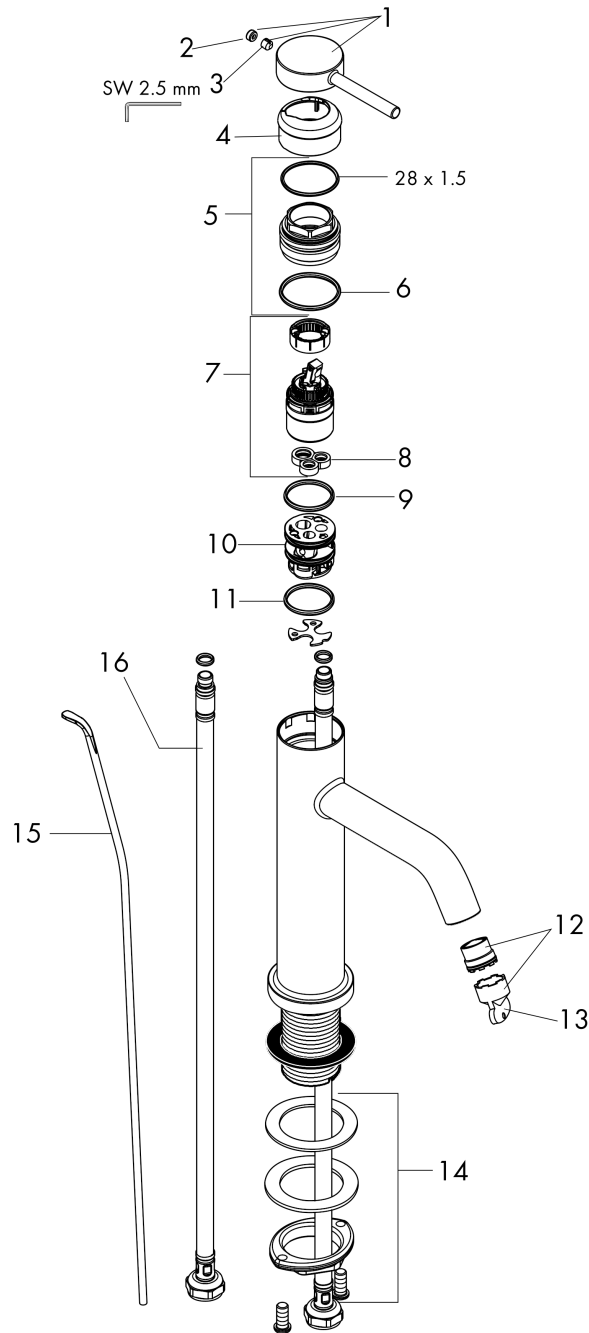

**Tecturis S**  
**Single-Hole Faucet 110 with Pop-Up Drain, 1.2 GPM**  
 Finish: **Chrome** Part no. : **73314001**

**Description**

**Features**

- Consists of: single-hole lavatory faucet, drain valve set
- Spout height: 4 Inch
- Handle design: lever handle
- Spray pattern: Aerated spray
- Maximum flow rate (at 3 bar): 4.5 l/min
- Ceramic cartridge

**Item details**

List Price \$ 290.00

**Technology**

**Design awards**

**Compliance / Sustainability**

**Product image**

**Scale drawing**

**Tecturis S**  
**Single-Hole Faucet 110 with Pop-Up Drain, 1.2 GPM**  
 Finish: **Chrome** Part no. : **73314001**

## Tecturis S

Single-Hole Faucet 110 with Pop-Up Drain, 1.2 GPM

Finish: **Chrome** Part no. : **73314001**

### Spare parts list

Year of production: >02/24

Pos.	Description	Part no.	Price	PU
1	handle	94985000	-	1
2	screw cover	93735460	-	1
3	hollow set screw M5x5	98446000	-	1
4	flange	93737000	-	1
5	nut	92926000	-	1
6	O-ring 29x2	98391000	-	1
7	cartridge, assy	93760000	-	1
8	seal	93383000	-	1
9	O-ring 25x1,5	98146000	-	1
10	adapter for cartridge	98866000	-	1
11	O-ring 23x2	98398000	-	1
12	aerator M16,5x1 (4,5 l/min)	92875000	-	1
13	special tool	98987000	-	1
14	fixing set (Ø 32)	13961000	-	1
15	pull rod	96657000	-	1
16	connection hose 23½" M8x0,75 3/8"	98600001	-	1
a	pop up waste	88509000	-	1