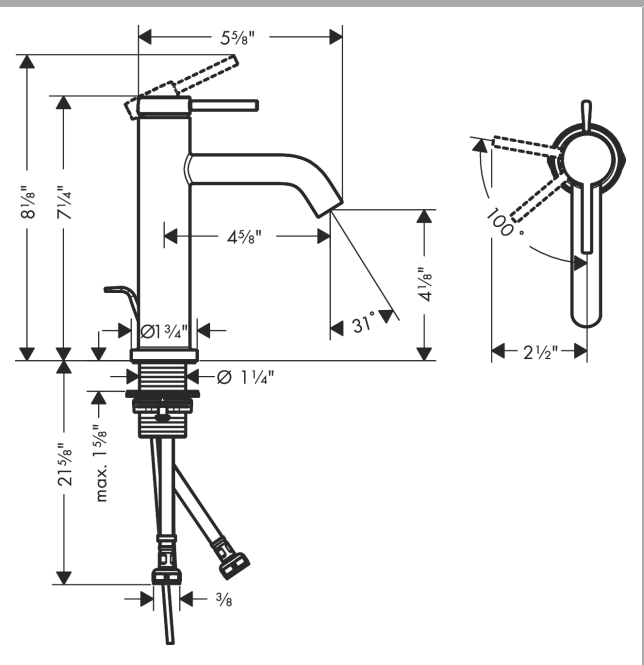

**Tecturis S**  
**Single-Hole Faucet 110 with Pop-Up Drain, 1.2 GPM**  
 Finish: **Chrome** Part no. : **73314001**

**Description**

**Features**

- Consists of: single-hole lavatory faucet, drain valve set
- Spout height: 4 Inch
- Handle design: lever handle
- Spray pattern: Aerated spray
- Maximum flow rate (at 3 bar): 4.5 l/min
- Ceramic cartridge

**Item details**

List Price \$ 290.00

**Technology**

**Design awards**

**Compliance / Sustainability**

**Product image**

**Scale drawing**

**Tecturis S**  
**Single-Hole Faucet 110 with Pop-Up Drain, 1.2 GPM**  
 Finish: **Chrome** Part no. : **73314001**

## Tecturis S

Single-Hole Faucet 110 with Pop-Up Drain, 1.2 GPM

Finish: **Chrome** Part no. : **73314001**

### Spare parts list

Year of production: >02/24

Pos.	Description	Part no.	Price	PU
1	handle	94985000	-	1
2	screw cover	93735460	-	1
3	hollow set screw M5x5	98446000	-	1
4	flange	93737000	-	1
5	nut	92926000	-	1
6	O-ring 29x2	98391000	-	1
7	cartridge, assy	93760000	-	1
8	seal	93383000	-	1
9	O-ring 25x1,5	98146000	-	1
10	adapter for cartridge	98866000	-	1
11	O-ring 23x2	98398000	-	1
12	aerator M16,5x1 (4,5 l/min)	92875000	-	1
13	special tool	98987000	-	1
14	fixing set (Ø 32)	13961000	-	1
15	pull rod	96657000	-	1
16	connection hose 23½" M8x0,75 3/8"	98600001	-	1
a	pop up waste	88509000	-	1