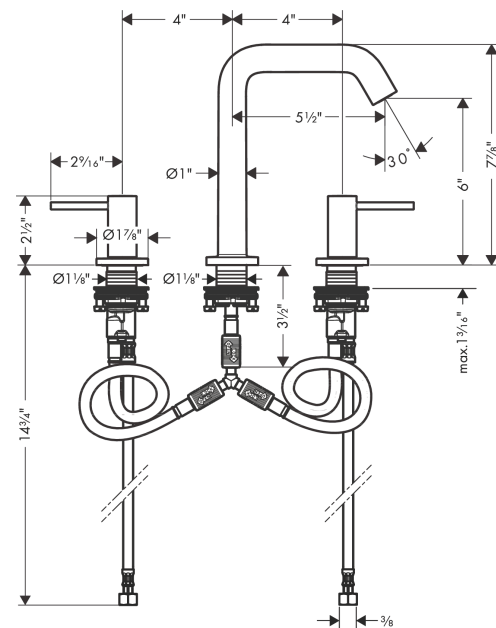

Tecturis S
Widespread Faucet 150, 1.2 GPM
 Finish: **Chrome** Part no. : **73332001**

Description

Features

- Consists of: Widespread faucet, drain valve set
- Handle design: lever handle
- Spray pattern: Aerated spray
- Maximum flow rate (at 3 bar): 4.5 l/min
- Ceramic valves 90°
- Push-open drain kit 1 1/4"

Item details

List Price \$ 450.00

Technology

Design awards

Compliance / Sustainability

Product image

Scale drawing

Tecturis S
Widespread Faucet 150, 1.2 GPM
 Finish: **Chrome** Part no. : **73332001**

Exploded drawing

Year of production: >02/24

Tecturis S

Widespread Faucet 150, 1.2 GPM

Finish: **Chrome** Part no. : **73332001**

Spare parts list

Year of production: >02/24

Pos.	Description	Part no.	Price	PU
1	handle for hot water	87106000	-	1
2	handle for cold water	87107000	-	1
3	O-Ring 14x1,5	98201000	-	1
4	null	92907000	-	1
5	handle fixing set	98932000	-	1
6	escutcheon for handle	92956000	-	1
7	shut off unit right closing	98817000	-	1
8	shut off unit left closing	95366000	-	1
9	null	92909000	-	1
10	null	92913000	-	1
11	hose connection angel	92905000	-	1
12	O-ring 7x1,5	98422000	-	1
13	spout cpl.	87105000	-	1
14	aerator cpl.	87100000	-	1
15	service tool	93750000	-	1
16	flat seal	98749000	-	1
17	O-ring 26x4	92191000	-	1
18	null	92914000	-	1
19	connection hose 18½" M8x0,75 3/8"	96321001	-	1