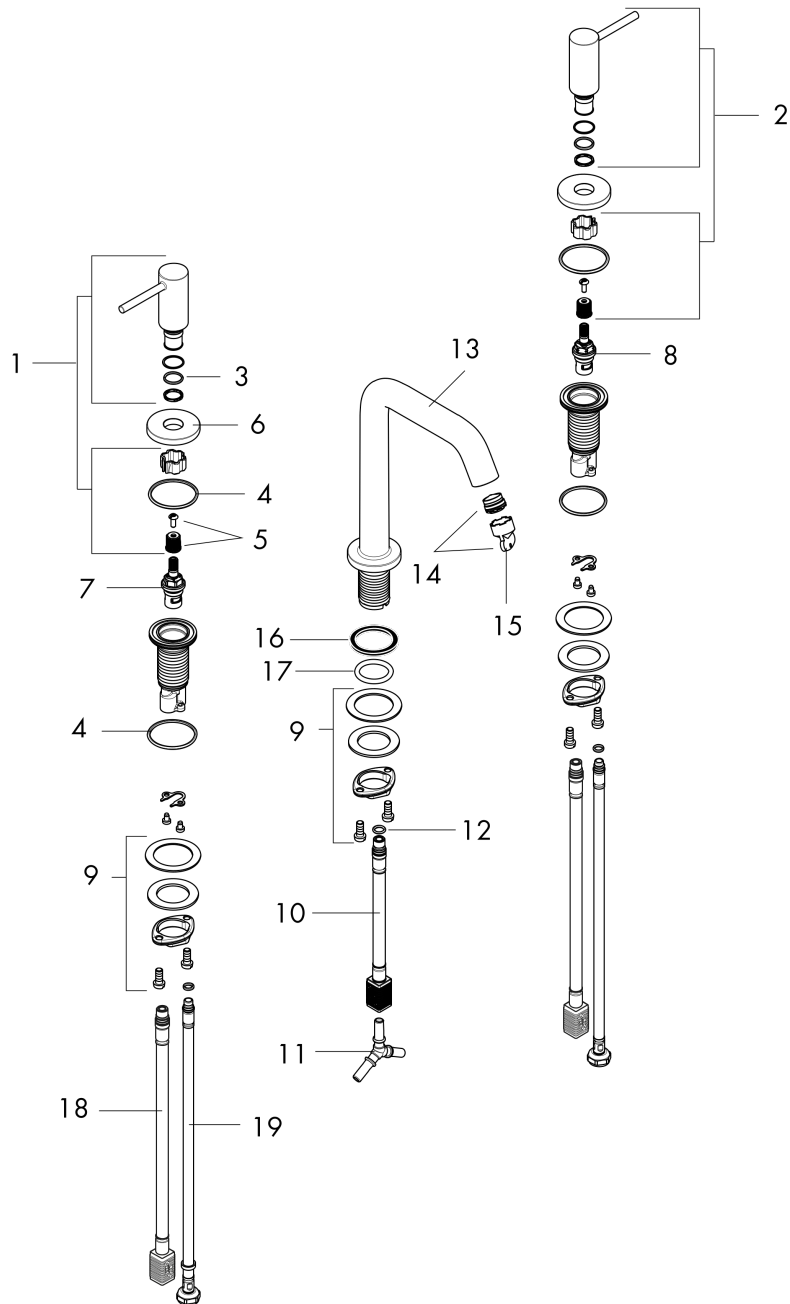

Tecturis S
Widespread Faucet 150, 1.2 GPM
 Finish: **Chrome** Part no. : **73332001**

Description

Features

- Consists of: Widespread faucet, drain valve set
- Handle design: lever handle
- Spray pattern: Aerated spray
- Maximum flow rate (at 3 bar): 4.5 l/min
- Ceramic valves 90°
- Push-open drain kit 1 1/4"

Item details

List Price \$ 450.00

Technology

Design awards

Compliance / Sustainability

Product image

Scale drawing

Tecturis S
Widespread Faucet 150, 1.2 GPM
 Finish: **Chrome** Part no. : **73332001**

Exploded drawing

Year of production: >02/24

Tecturis S

Widespread Faucet 150, 1.2 GPM

Finish: **Chrome** Part no. : **73332001**

Spare parts list

Year of production: >02/24

Pos.	Description	Part no.	Price	PU
1	handle for hot water	87106000	-	1
2	handle for cold water	87107000	-	1
3	O-Ring 14x1,5	98201000	-	1
4	null	92907000	-	1
5	handle fixing set	98932000	-	1
6	escutcheon for handle	92956000	-	1
7	shut off unit right closing	98817000	-	1
8	shut off unit left closing	95366000	-	1
9	null	92909000	-	1
10	null	92913000	-	1
11	hose connection angel	92905000	-	1
12	O-ring 7x1,5	98422000	-	1
13	spout cpl.	87105000	-	1
14	aerator cpl.	87100000	-	1
15	service tool	93750000	-	1
16	flat seal	98749000	-	1
17	O-ring 26x4	92191000	-	1
18	null	92914000	-	1
19	connection hose 18½" M8x0,75 3/8"	96321001	-	1