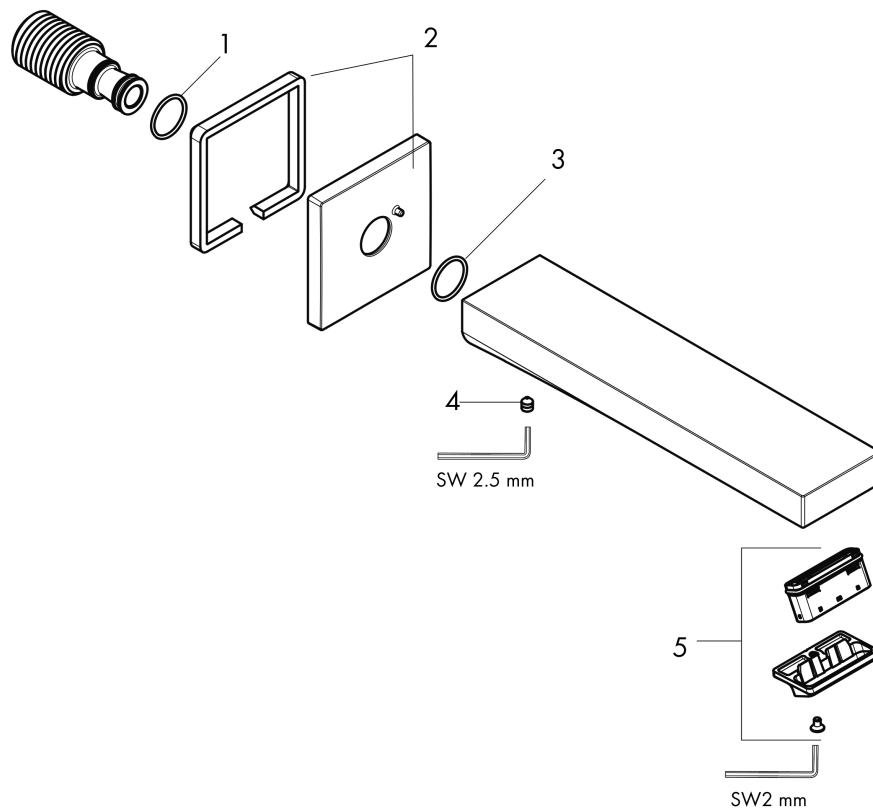

**Tecturis E
Tub Spout**

Finish: **Chrome** Part no. : **73410001**

Description

Features

- Solid brass

Item details

List Price \$ 220.00

Technology

Design awards

Compliance / Sustainability

Product image

Scale drawing

Tecturis E
Tube Spout
 Finish: **Chrome** Part no. : **73410001**

Exploded drawing

Year of production: >02/24

**Tecturis E
Tub Spout**

Finish: **Chrome** Part no. : **73410001**

Spare parts list

Year of production: >02/24

Pos.	Description	Part no.	Price	PU
1	O-ring 13x2	98128000	-	1
2	escutcheon for spout	87119000	-	1
3	O-ring 18x1,5	98231000	-	1
4	hollow set screw M5x6	94810000	-	1
5	aerator cpl.	87123460	-	1