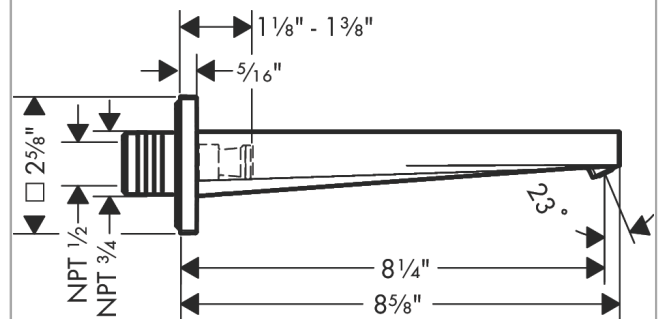

Design awards

Compliance / Sustainability

Product image

Scale drawing

Tecturis E
Tube Spout
 Finish: **Chrome** Part no. : **73410001**

Exploded drawing

Year of production: >02/24

**Tecturis E
Tub Spout**

Finish: **Chrome** Part no. : **73410001**

Spare parts list

Year of production: >02/24

Pos.	Description	Part no.	Price	PU
1	O-ring 13x2	98128000	-	1
2	escutcheon for spout	87119000	-	1
3	O-ring 18x1,5	98231000	-	1
4	hollow set screw M5x6	94810000	-	1
5	aerator cpl.	87123460	-	1