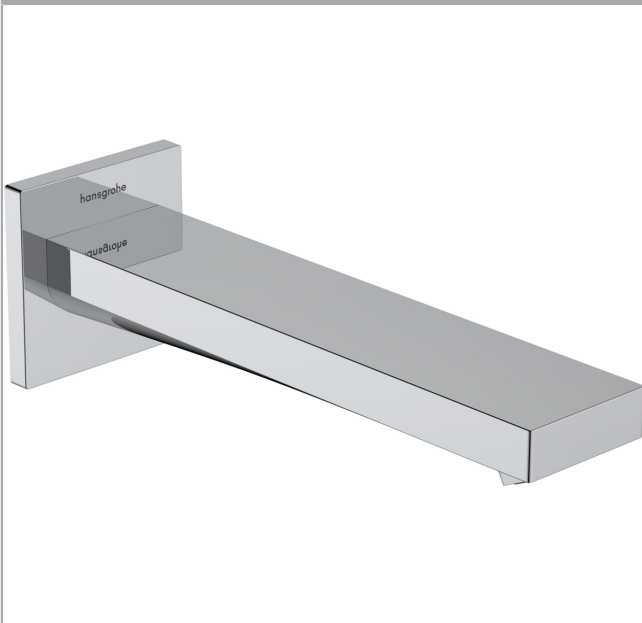

**Tecturis E
Tub Spout**

Finish: **Chrome** Part no. : **73410001**

Description

Features

- Solid brass

Item details

List Price \$ 220.00

Technology

Design awards

Compliance / Sustainability

Product image

Scale drawing

Tecturis E
Tube Spout
 Finish: **Chrome** Part no. : **73410001**

Exploded drawing

Year of production: >02/24

**Tecturis E
Tub Spout**

Finish: **Chrome** Part no. : **73410001**

Spare parts list

Year of production: >02/24

Pos.	Description	Part no.	Price	PU
1	O-ring 13x2	98128000	-	1
2	escutcheon for spout	87119000	-	1
3	O-ring 18x1,5	98231000	-	1
4	hollow set screw M5x6	94810000	-	1
5	aerator cpl.	87123460	-	1