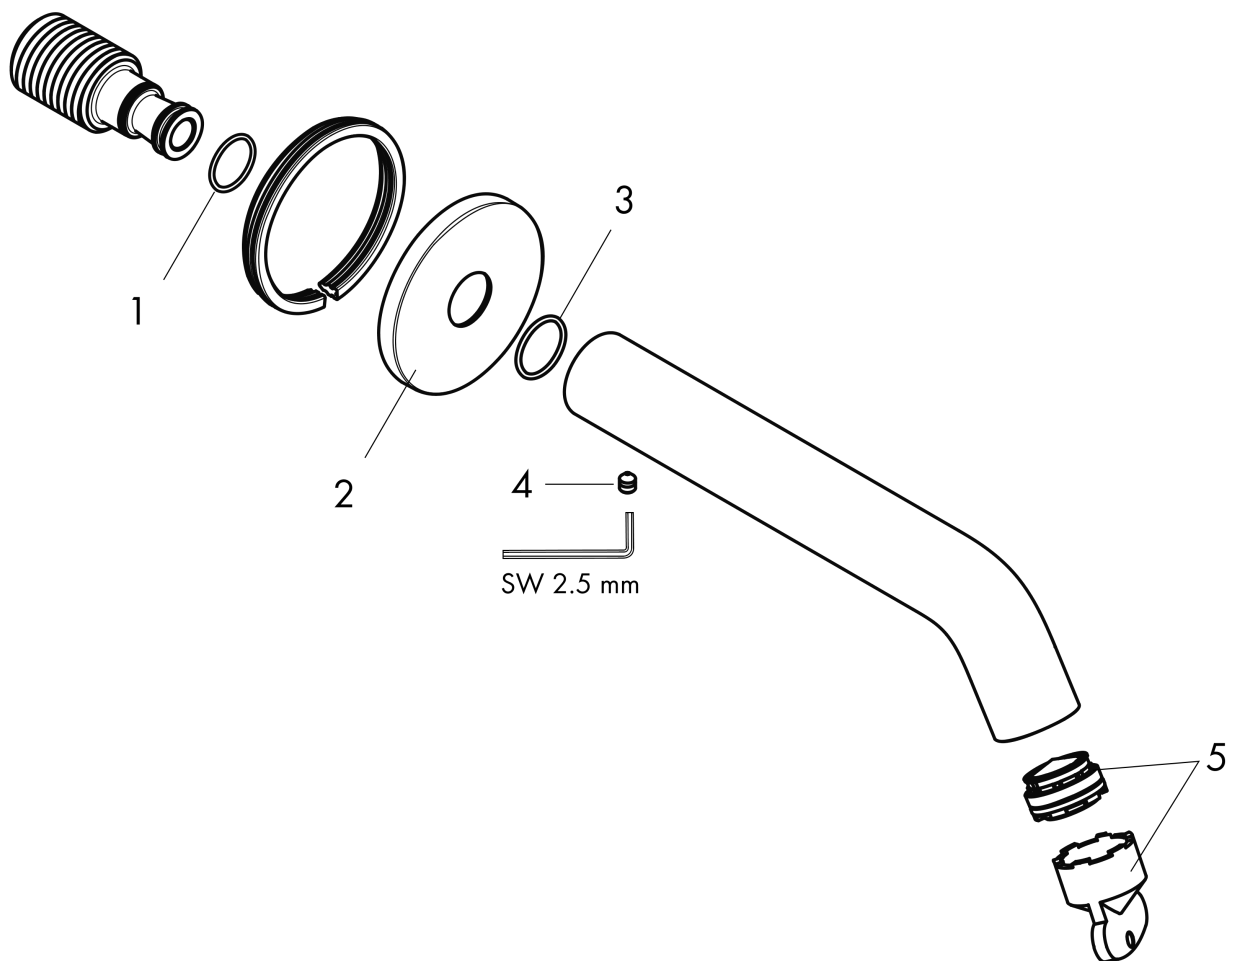

**Tecturis S**  
**Tube Spout**  
 Finish: **Chrome** Part no. : **73411001**

**Description**

**Features**

- Solid brass

**Item details**

List Price \$ 200.00

**Technology**

**Design awards**

**Compliance / Sustainability**

**Product image**

**Scale drawing**

**Tecturis S**  
**Tube Spout**  
 Finish: **Chrome** Part no. : **73411001**

Exploded drawing

Year of production: >07/22

**Tecturis S**

**Tub Spout**

Finish: **Chrome** Part no. : **73411001**

**Spare parts list**

Year of production: >07/22

Pos.	Description	Part no.	Price	PU
1	O-ring 13x2	98128000	-	1
2	escutcheon Ø 65 mm	92754000	-	1
3	O-ring 18x1,5	98231000	-	1
4	hollow set screw M5x6	94810000	-	1
5	aerator M24x1 (38 l/min)	93965000	-	1