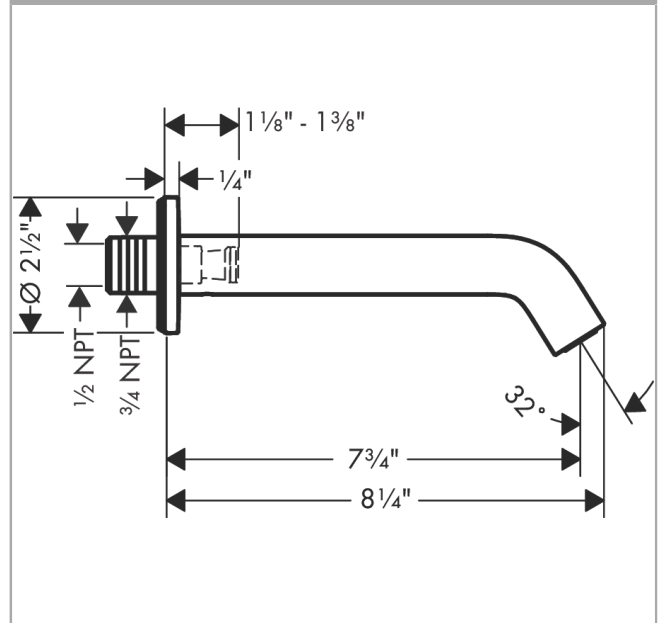

**Tecturis S**  
**Tube Spout**  
 Finish: **Chrome** Part no. : **73411001**

**Description**

**Features**

- Solid brass

**Item details**

List Price \$ 200.00

**Technology**

**Design awards**

**Compliance / Sustainability**

**Product image**

**Scale drawing**

**Tecturis S**  
**Tube Spout**  
 Finish: **Chrome** Part no. : **73411001**

Exploded drawing

Year of production: >07/22

**Tecturis S**

**Tub Spout**

Finish: **Chrome** Part no. : **73411001**

**Spare parts list**

Year of production: >07/22

Pos.	Description	Part no.	Price	PU
1	O-ring 13x2	98128000	-	1
2	escutcheon Ø 65 mm	92754000	-	1
3	O-ring 18x1,5	98231000	-	1
4	hollow set screw M5x6	94810000	-	1
5	aerator M24x1 (38 l/min)	93965000	-	1