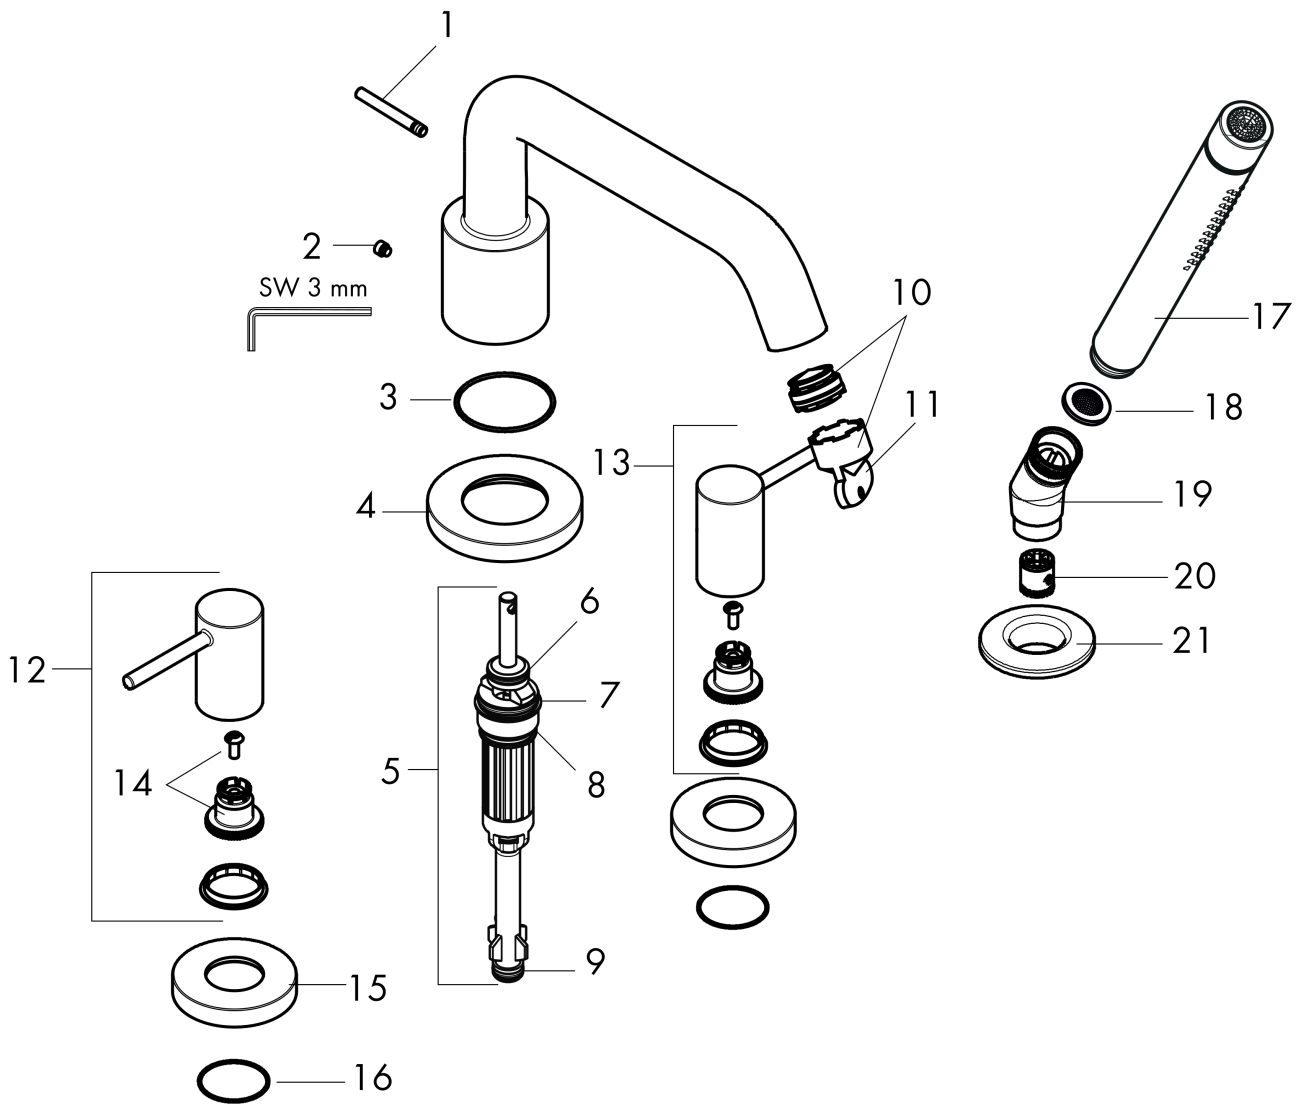

**Tecturis S**  
**4-Hole Roman Tub Set with 1.75 Handshower**  
 Finish: **Chrome** Part no. : **73442001**

Exploded drawing

Year of production: >04/24

**Tecturis S**  
**4-Hole Roman Tub Set with 1.75 Handshower**  
 Finish: **Chrome** Part no. : **73442001**

## Spare parts list

Year of production: >04/24

Pos.	Description	Part no.	Price	PU
1	diverter knob	98707000	-	1
2	hollow set screw M6x6	97660000	-	1
3	O-ring 41x1,5	98168000	-	1
4	escutcheon for spout	93978000	-	1
5	selector assy	93589000	-	1
6	O-Ring 14x2,5	98189000	-	1
7	O-Ring 23x2,5	98183000	-	1
8	O-ring 20x2,5	92602000	-	1
9	O-ring 9x2,5	98217000	-	1
10	aerator M24x1 (38 l/min)	93965000	-	1
11	special tool	95158000	-	1
12	handle for hot water	87880000	-	1
13	handle for cold water	87881000	-	1
14	handle fixing set	94184000	-	1
15	escutcheon for handle	93976000	-	1
16	O-Ring 22x2	98185000	-	1
17	handshower	04486000	-	1
18	filter packing	94246000	-	1
19	shower holder	28071000	-	1
20	set of non return valves DW 15	94074000	-	1
21	escutcheon Ø 52 mm	97159000	-	1
a	base body	06646000	-	1