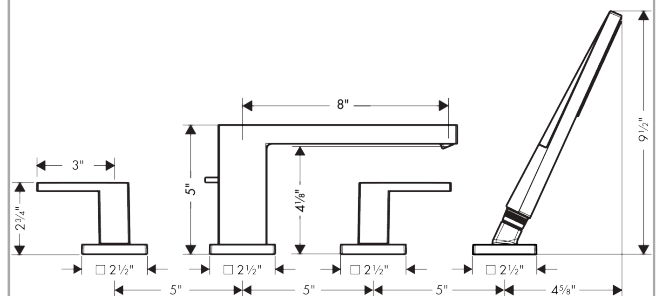

**Tecturis E**  
**4-Hole Roman Tub Set with 1.75 Handshower**  
 Finish: **Chrome** Part no. : **73444001**

**Description**

**Features**

- Consists of: 4-Hole Roman Tub Set Trim, Handshower, handshower hose, handshower holder
- Spray type faucet: Waterfall Stream
- Spray type handshower: PowderRain
- Maximum pull-out length of handshower: 57"
- Flow rate for tub spout : 5.3 GPM
- Diverter with automatic resetting
- Integrated backflow prevention

**Item details**

List Price \$ 1,100.00

**Technology**

**Design awards**

**Compliance / Sustainability**

**Product image**

**Scale drawing**

**Tecturis E**  
**4-Hole Roman Tub Set with 1.75 Handshower**  
 Finish: **Chrome** Part no. : **73444001**

Exploded drawing

Year of production: >02/24

**Tecturis E**  
**4-Hole Roman Tub Set with 1.75 Handshower**  
 Finish: **Chrome** Part no. : **73444001**

## Spare parts list

Year of production: >02/24

Pos.	Description	Part no.	Price	PU
1	diverter knob	98707000	-	1
2	hollow set screw M6x6	97660000	-	1
3	aerator cpl.	87118000	-	1
4	O-ring 41x1,5	98168000	-	1
5	escutcheon for spout	93152000	-	1
6	selector assy	93589000	-	1
7	O-Ring 14x2,5	98189000	-	1
8	O-Ring 23x2,5	98183000	-	1
9	O-Ring 22x2	98185000	-	1
10	O-ring 9x2,5	98217000	-	1
11	escutcheon for handle	93169000	-	1
12	shower holder	28071000	-	1
13	filter	92672000	-	1
14	seal	98058000	-	1
15	set of non return valves DW 15	94074000	-	1
16	escutcheon for shower holder	93153000	-	1
17	handle for hot water	87878000	-	1
18	handle for cold water	87879000	-	1
19	handle fixing set	94184000	-	1
20	handshower	24321001	-	1
a	base body	06646000	-	1