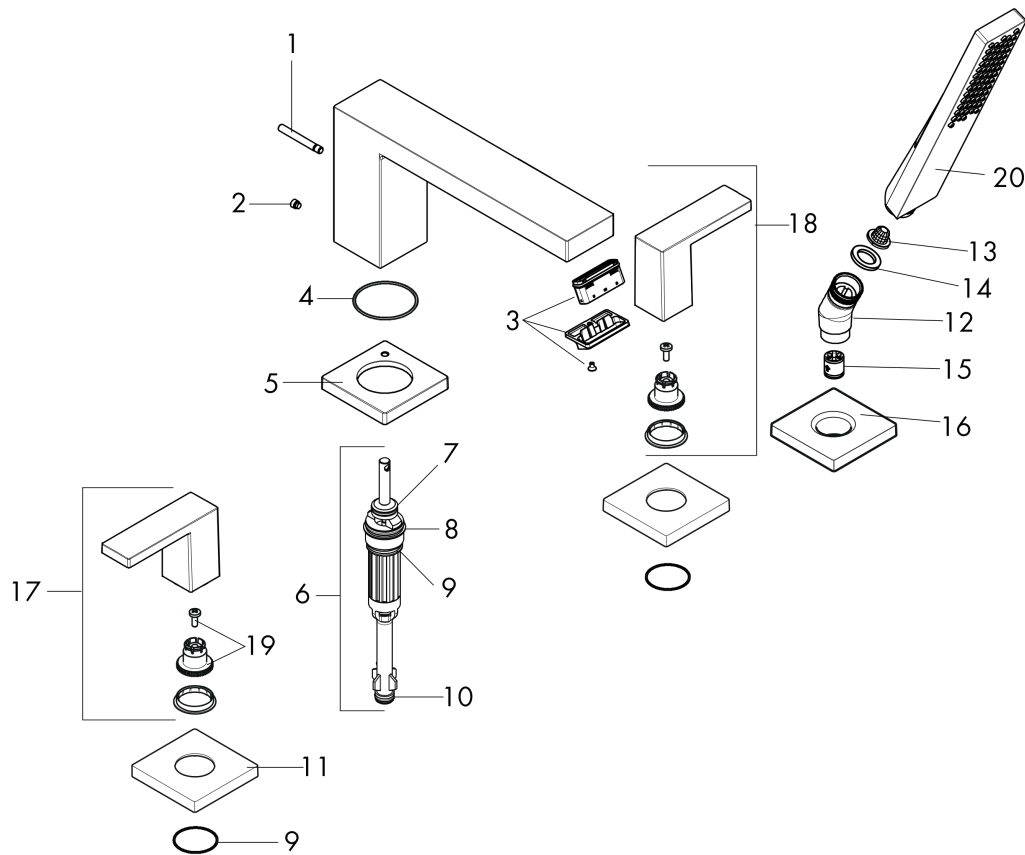

**Tecturis E**  
**4-Hole Roman Tub Set with 1.75 Handshower**  
 Finish: **Chrome** Part no. : **73444001**

**Description**

**Features**

- Consists of: 4-Hole Roman Tub Set Trim, Handshower, handshower hose, handshower holder
- Spray type faucet: Waterfall Stream
- Spray type handshower: PowderRain
- Maximum pull-out length of handshower: 57"
- Flow rate for tub spout : 5.3 GPM
- Diverter with automatic resetting
- Integrated backflow prevention

**Item details**

List Price \$ 1,100.00

**Technology**

**Design awards**

**Compliance / Sustainability**

**Product image**

**Scale drawing**

**Tecturis E**  
**4-Hole Roman Tub Set with 1.75 Handshower**  
 Finish: **Chrome** Part no. : **73444001**

Exploded drawing

Year of production: >02/24

**Tecturis E**  
**4-Hole Roman Tub Set with 1.75 Handshower**  
 Finish: **Chrome** Part no. : **73444001**

## Spare parts list

Year of production: >02/24

Pos.	Description	Part no.	Price	PU
1	diverter knob	98707000	-	1
2	hollow set screw M6x6	97660000	-	1
3	aerator cpl.	87118000	-	1
4	O-ring 41x1,5	98168000	-	1
5	escutcheon for spout	93152000	-	1
6	selector assy	93589000	-	1
7	O-Ring 14x2,5	98189000	-	1
8	O-Ring 23x2,5	98183000	-	1
9	O-Ring 22x2	98185000	-	1
10	O-ring 9x2,5	98217000	-	1
11	escutcheon for handle	93169000	-	1
12	shower holder	28071000	-	1
13	filter	92672000	-	1
14	seal	98058000	-	1
15	set of non return valves DW 15	94074000	-	1
16	escutcheon for shower holder	93153000	-	1
17	handle for hot water	87878000	-	1
18	handle for cold water	87879000	-	1
19	handle fixing set	94184000	-	1
20	handshower	24321001	-	1
a	base body	06646000	-	1