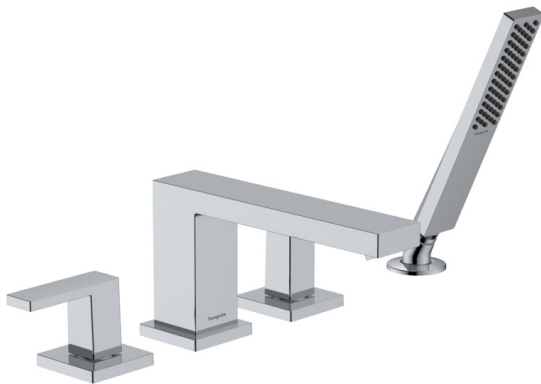

**Tecturis E**  
**4-Hole Roman Tub Set with 1.75 Handshower**  
 Finish: **Chrome** Part no. : **73444001**

**Description**

**Features**

- Consists of: 4-Hole Roman Tub Set Trim, Handshower, handshower hose, handshower holder
- Spray type faucet: Waterfall Stream
- Spray type handshower: PowderRain
- Maximum pull-out length of handshower: 57"
- Flow rate for tub spout : 5.3 GPM
- Diverter with automatic resetting
- Integrated backflow prevention

**Item details**

List Price \$ 1,100.00

**Technology**

**Design awards**

**Compliance / Sustainability**

**Product image**

**Scale drawing**

**Tecturis E**  
**4-Hole Roman Tub Set with 1.75 Handshower**  
 Finish: **Chrome** Part no. : **73444001**

Exploded drawing

Year of production: >02/24

**Tecturis E**  
**4-Hole Roman Tub Set with 1.75 Handshower**  
 Finish: **Chrome** Part no. : **73444001**