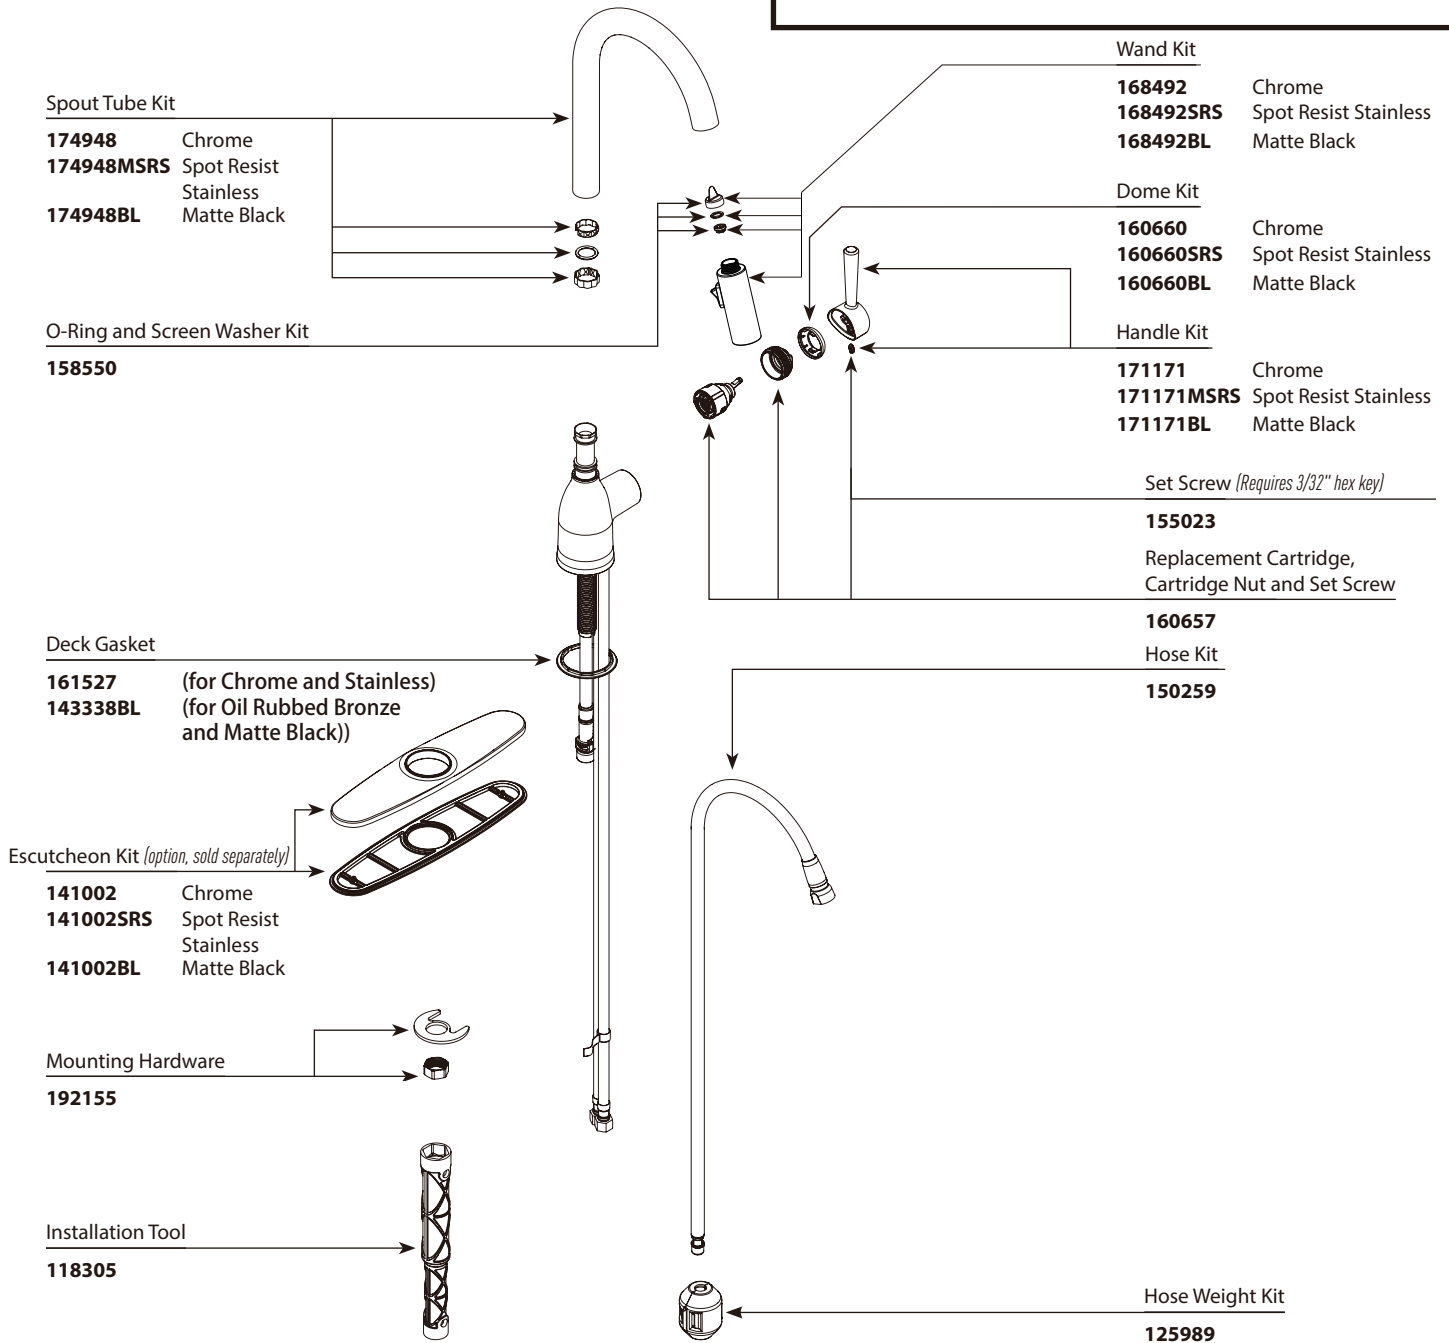

■ Order by Part Number

Chateau™ One-Handle Pulldown Kitchen Faucet		
MODEL	HANDLE	FINISH
7475	Lever	Chrome
7475SRS	Lever	Spot Resist Stainless
7475BL	Lever	Matte Black

**OPTIONAL**

Mounting Bracket

176787