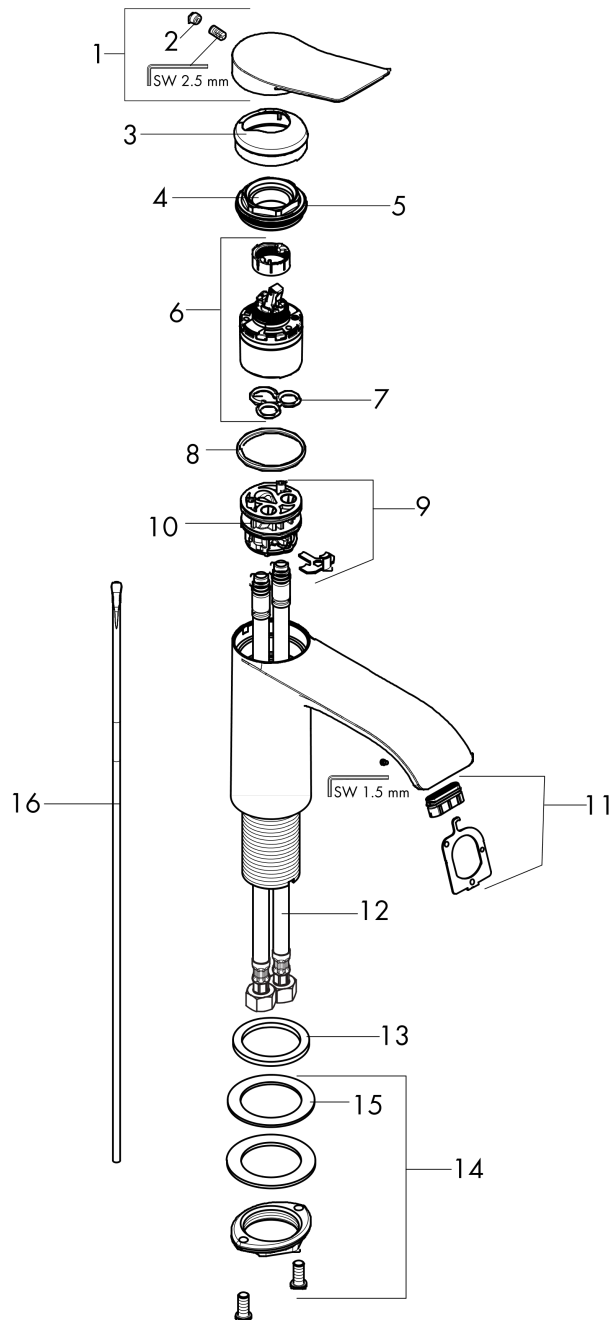

## Product image

## Scale drawing

**Vivenis**  
**Single-Hole Faucet 110 with Pop-Up Drain, 1.2 GPM**  
 Finish: **chrome** Part no. : **75020001**

Exploded drawing

Year of production: >11/21

**Vivenis****Single-Hole Faucet 110 with Pop-Up Drain, 1.2 GPM**Finish: **chrome** Part no. : **75020001****Spare parts list**

Year of production: &gt;11/21

Pos.	Description	Part no.	Price	PU
1	handle	94277000	-	1
2	screw cover	93735460	-	1
3	escutcheon	94027000	-	1
4	nut	93995000	-	1
5	O-ring 35x1,5	92114000	-	1
6	cartridge, assy	93897000	-	1
7	seal	95008000	-	1
8	O-ring 35x2	92604000	-	1
9	adapter for cartridge	98750000	-	1
10	O-Ring 30x2	98186000	-	1
11	spray former	94275001	-	1
12	connection hose 23½" M8x0,75 3/8"	96556001	-	1
13	flat seal	98749000	-	1
14	fixing set (Ø 32)	13961000	-	1
15	lever collar	97548000	-	1
16	pull rod	96657000	-	1
a	lever arm 340mm (ball-Ø12mm)	96324000	-	1
b	pop up waste	88509000	-	1