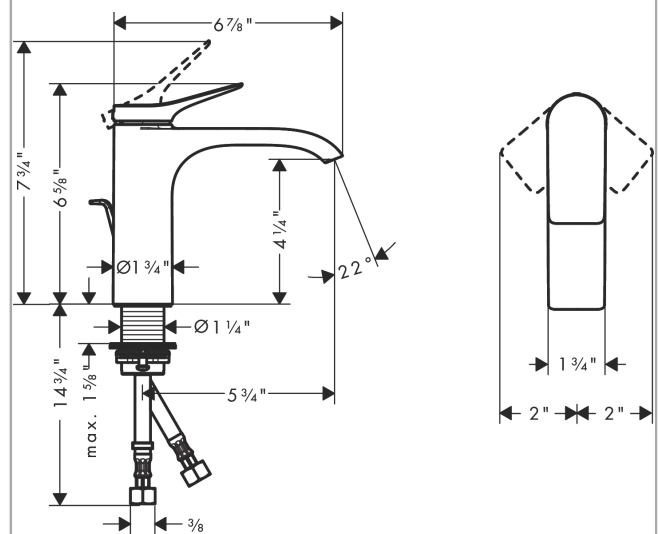

Scale drawing