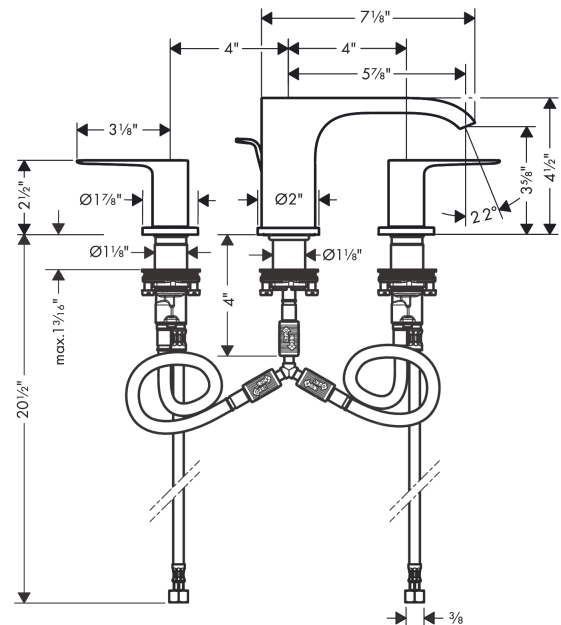

#### Scale drawing

**Vivenis**  
**Widespread Faucet 90 with Pop-Up Drain, 1.2 GPM**  
 Finish: **chrome** Part no. : **75033001**

Exploded drawing

Year of production: >11/21

### Spare parts list

Year of production: >11/21

Pos.	Description	Part no.	Price	PU
1	spout cpl.	94308000	-	1
2	spray former	94275000	-	1
3	escutcheon for spout	94309000	-	1
4	null	92913000	-	1
5	O-ring 8x1,75	97827000	-	1
6	flat seal	98749000	-	1
7	O-ring 26x4	92191000	-	1
8	null	92909000	-	1
9	lever collar	97548000	-	1
10	hose connection angel	92905000	-	1
11	handle for hot water	94306000	-	1
12	handle for cold water	94307000	-	1
13	O-Ring 14x1,5	98201000	-	1
14	escutcheon for handle	92956000	-	1
15	null	92907000	-	1
16	handle fixing set	98932000	-	1
17	shut off unit right closing	98817000	-	1
18	shut off unit left closing	95366000	-	1
19	null	92914000	-	1
a	pop up waste	88509000	-	1