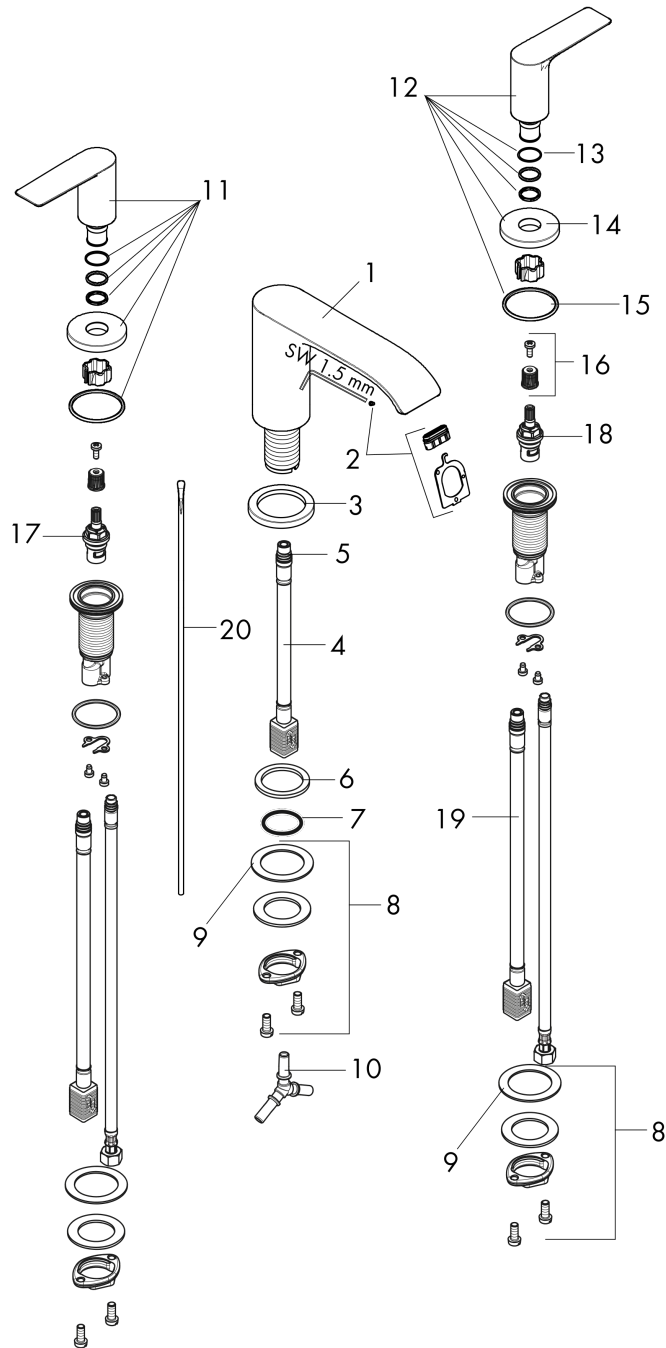

#### Product image

#### Scale drawing

**Vivenis**  
**Widespread Faucet 90 with Pop-Up Drain, 1.2 GPM**  
 Finish: **chrome** Part no. : **75033001**

Exploded drawing

Year of production: >11/21

## Vivenis

**Widespread Faucet 90 with Pop-Up Drain, 1.2 GPM**

Finish: **chrome** Part no. : **75033001**

### Spare parts list

Year of production: >11/21

Pos.	Description	Part no.	Price	PU
1	spout cpl.	94308000	-	1
2	spray former	94275000	-	1
3	escutcheon for spout	94309000	-	1
4	null	92913000	-	1
5	O-ring 8x1,75	97827000	-	1
6	flat seal	98749000	-	1
7	O-ring 26x4	92191000	-	1
8	null	92909000	-	1
9	lever collar	97548000	-	1
10	hose connection angel	92905000	-	1
11	handle for hot water	94306000	-	1
12	handle for cold water	94307000	-	1
13	O-Ring 14x1,5	98201000	-	1
14	escutcheon for handle	92956000	-	1
15	null	92907000	-	1
16	handle fixing set	98932000	-	1
17	shut off unit right closing	98817000	-	1
18	shut off unit left closing	95366000	-	1
19	null	92914000	-	1
a	pop up waste	88509000	-	1