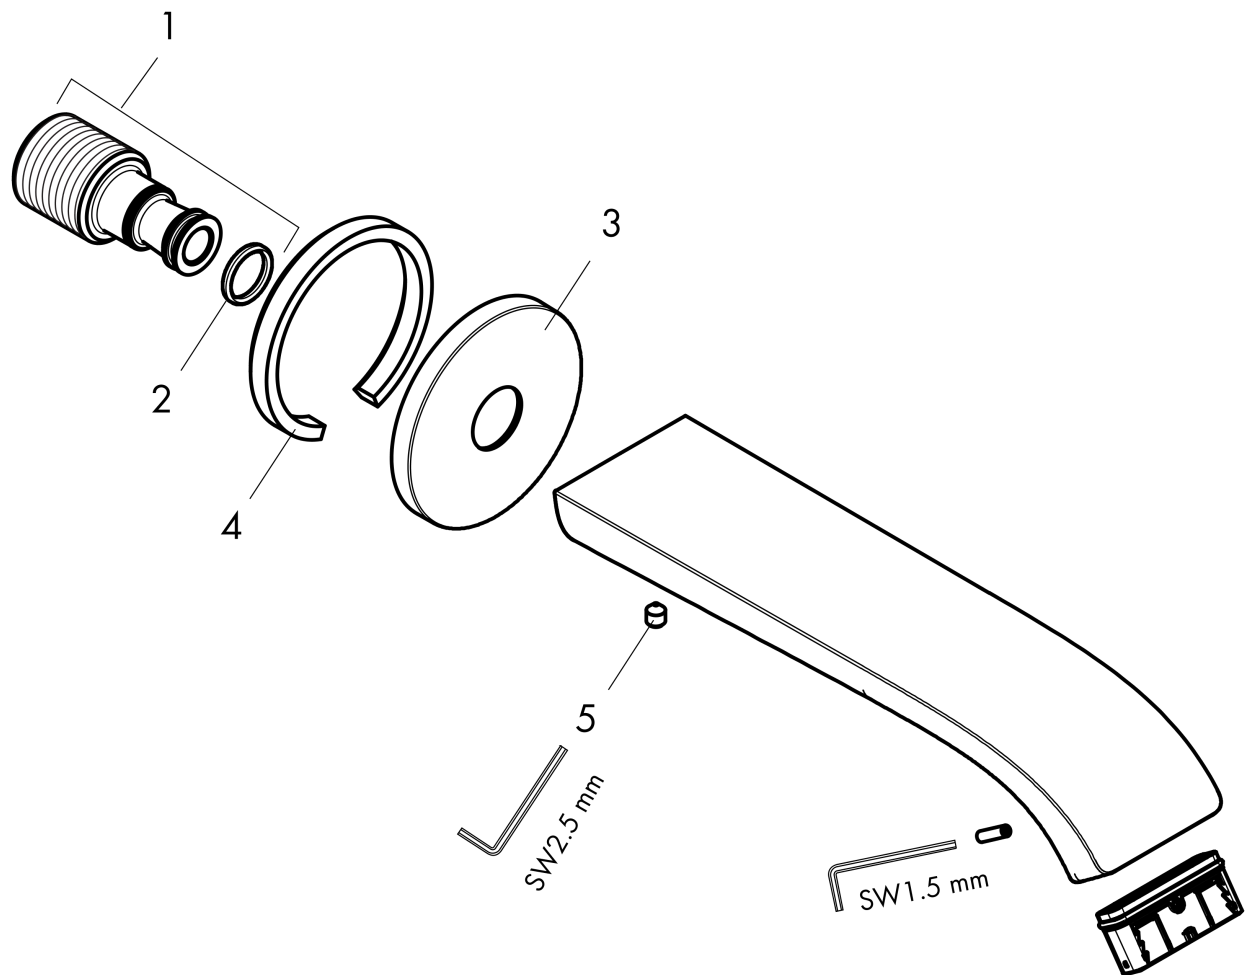

Vivenis

Tub Spout

Surface: **chrome** Part no. : **75410001**

Description

Features

- Includes: Tub spout, Escutcheon, Assembly instructions

Item details

Technology

Design awards

reddot winner 2021

Compliance

Product image

Scale drawing

Vivenis
Tub Spout
 Surface: **chrome** Part no. : **75410001**

Exploded drawing

Year of production: >11/21

Vivenis

Tub Spout

Surface: **chrome** Part no. : **75410001**

Spare parts list

Year of production: >11/21

Pos.	Description	Part no.	Price	PU
1	connecting thread	95658001	-	1
2	O-ring 13x2	98128000	-	1
3	escutcheon Ø 65 mm	92754000	-	1
4	seal	97530000	-	1
5	hollow set screw M5x6	97768000	-	1