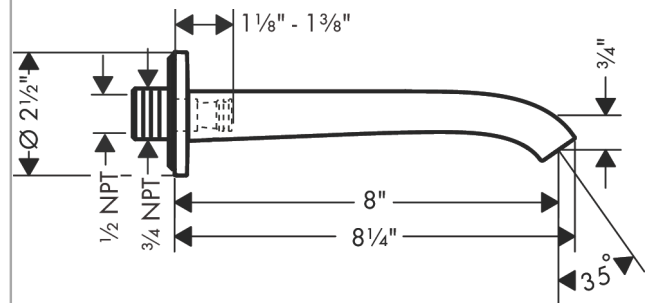

Vivenis

Tub Spout

Surface: **chrome** Part no. : **75410001**

Description

Features

- Includes: Tub spout, Escutcheon, Assembly instructions

Item details

Technology

Design awards

reddot winner 2021

Compliance

Product image

Scale drawing

Vivenis
Tub Spout
 Surface: **chrome** Part no. : **75410001**

Exploded drawing

Year of production: >11/21

Vivenis

Tub Spout

Surface: **chrome** Part no. : **75410001**

Spare parts list

Year of production: >11/21

Pos.	Description	Part no.	Price	PU
1	connecting thread	95658001	-	1
2	O-ring 13x2	98128000	-	1
3	escutcheon Ø 65 mm	92754000	-	1
4	seal	97530000	-	1
5	hollow set screw M5x6	97768000	-	1