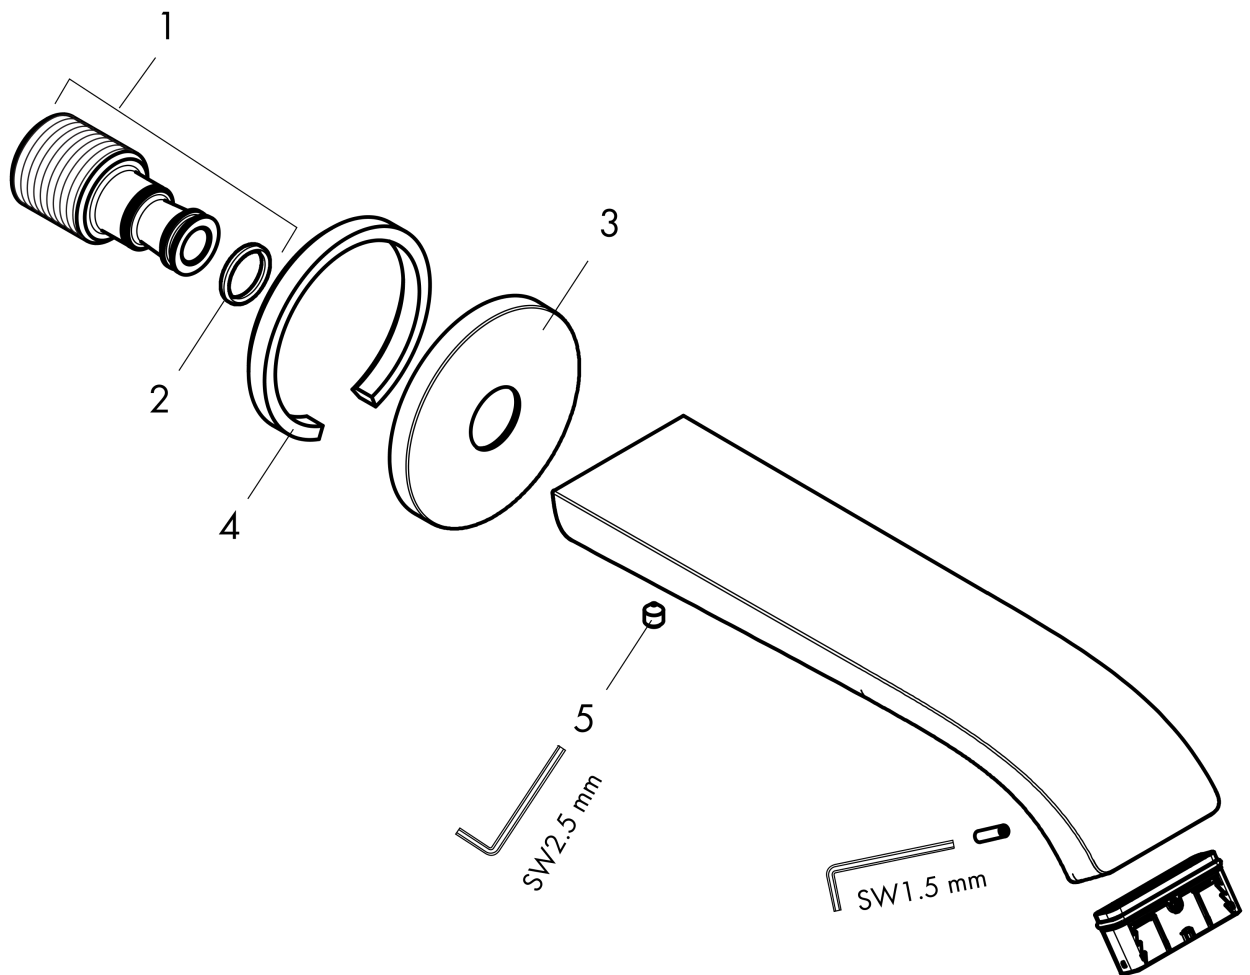

**Vivenis**

**Tub Spout**

Finish: **chrome** Part no. : **75410001**

**Description**

**Features**

- Includes: Tub spout, Escutcheon, Assembly instructions, 1/2" female and 3/4" male adaptor

**Item details**

**Vivenis**

**Tub Spout**

Finish: **chrome** Part no. : **75410001**

**Exploded drawing**

Year of production: >11/21

**Vivenis**

**Tub Spout**

Finish: **chrome** Part no. : **75410001**

**Spare parts list**

Year of production: >11/21

Pos.	Description	Part no.	Price	PU
1	connecting thread	95658001	-	1
2	O-ring 13x2	98128000	-	1
3	escutcheon Ø 65 mm	92754000	-	1
4	seal	97530000	-	1
5	hollow set screw M5x6	97768000	-	1