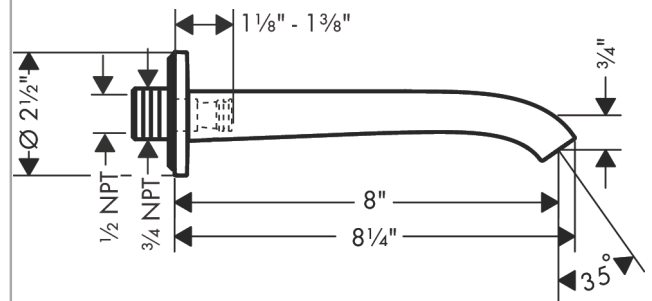

**Vivenis**

**Tub Spout**

Finish: **chrome** Part no. : **75410001**

**Description**

**Features**

- Includes: Tub spout, Escutcheon, Assembly instructions, 1/2" female and 3/4" male adaptor

**Item details**

**Vivenis**

**Tub Spout**

Finish: **chrome** Part no. : **75410001**

**Exploded drawing**

Year of production: >11/21

**Vivenis**

**Tub Spout**

Finish: **chrome** Part no. : **75410001**

**Spare parts list**

Year of production: >11/21

Pos.	Description	Part no.	Price	PU
1	connecting thread	95658001	-	1
2	O-ring 13x2	98128000	-	1
3	escutcheon Ø 65 mm	92754000	-	1
4	seal	97530000	-	1
5	hollow set screw M5x6	97768000	-	1