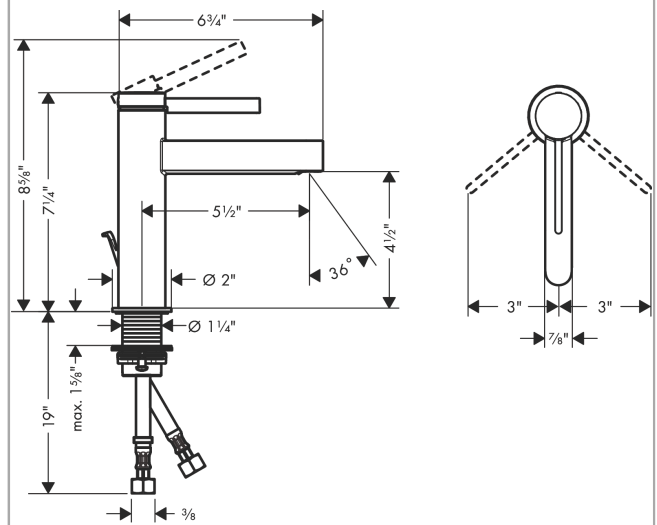

Finoris
Single-Hole Faucet 110 with Pop-Up Drain, 1.2 GPM
 Finish: **chrome** Part no. : **76020001**

Description

Features

- Consists of: Single-handle faucet, Pop-up assembly
- Handle variant: Lever
- Spray modes: Laminar spray
- Flow: 1.2 GPM (4.5 L/Min)
- Ceramic cartridge
- Includes pop-up drain
- Material waste set: Metal

Item details

List Price \$ 478.00

Technology

Design awards

Compliance / Sustainability

Product image

Scale drawing

Finoris
Single-Hole Faucet 110 with Pop-Up Drain, 1.2 GPM
 Finish: **chrome** Part no. : **76020001**

Exploded drawing

Year of production: >12/21

Finoris
Single-Hole Faucet 110 with Pop-Up Drain, 1.2 GPM
 Finish: **chrome** Part no. : **76020001**

Spare parts list

Year of production: >12/21

Pos.	Description	Part no.	Price	PU
1	handle	94266000	-	1
2	screw cover	93735460	-	1
3	hollow set screw M5x5	98446000	-	1
4	flange	93737000	-	1
5	nut	92926000	-	1
6	O-ring 30x1,5	98433000	-	1
7	O-ring 29x2	98391000	-	1
8	O-ring 25x1,5	98146000	-	1
9	cartridge, assy	93760000	-	1
10	seal	93383000	-	1
11	adapter for cartridge	98866000	-	1
12	spray former	93973000	-	1
13	special tool	98987000	-	1
14	escutcheon	94265000	-	1
15	flat seal	98749000	-	1
16	fixing set (Ø 32)	13961000	-	1
17	lever collar	97548000	-	1
18	pull rod	96657000	-	1
19	connection hose 23½" M8x0,75 3/8"	96556001	-	1
20	O-ring 6,6x1,6	93019000	-	1
a	lever arm 340mm (ball-Ø12mm)	96324000	-	1