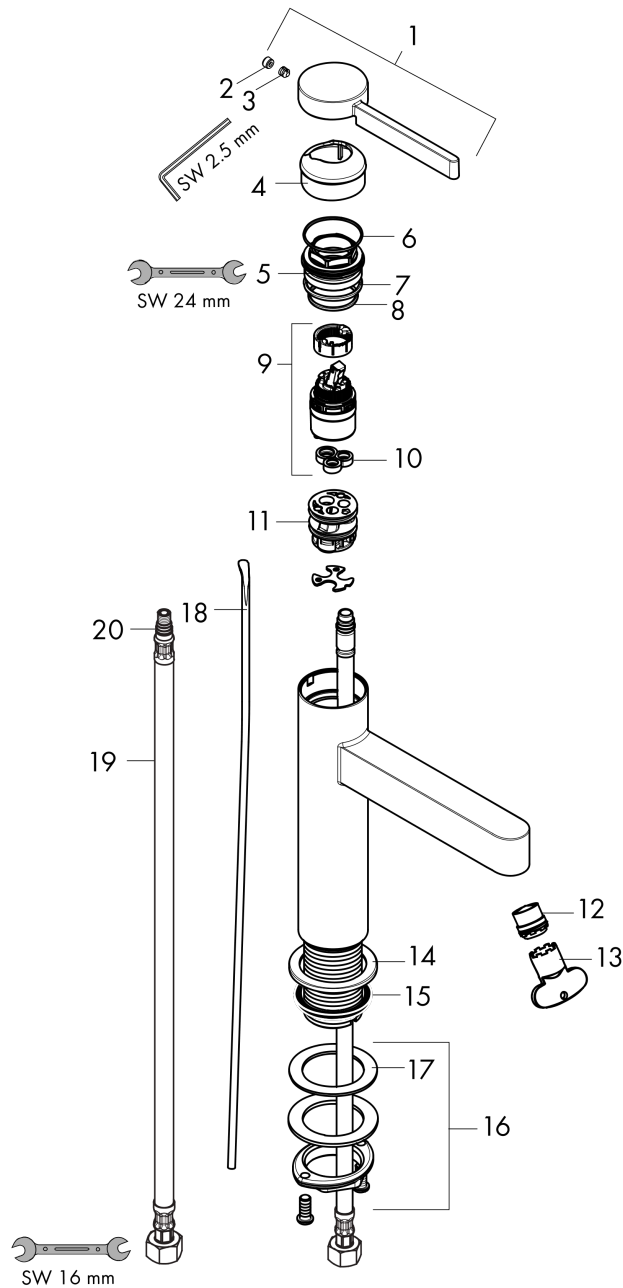

Finoris
Single-Hole Faucet 110 with Pop-Up Drain, 1.2 GPM
 Finish: **chrome** Part no. : **76020001**

Description

Features

- Consists of: Single-handle faucet, Pop-up assembly
- Handle variant: Lever
- Spray modes: Laminar spray
- Flow: 1.2 GPM (4.5 L/Min)
- Ceramic cartridge
- Includes pop-up drain
- Material waste set: Metal

Item details

List Price \$ 478.00

Technology

Design awards

Compliance / Sustainability

Product image

Scale drawing

Finoris
Single-Hole Faucet 110 with Pop-Up Drain, 1.2 GPM
 Finish: **chrome** Part no. : **76020001**

Exploded drawing

Year of production: >12/21

Finoris
Single-Hole Faucet 110 with Pop-Up Drain, 1.2 GPM
 Finish: **chrome** Part no. : **76020001**

Spare parts list

Year of production: >12/21

Pos.	Description	Part no.	Price	PU
1	handle	94266000	-	1
2	screw cover	93735460	-	1
3	hollow set screw M5x5	98446000	-	1
4	flange	93737000	-	1
5	nut	92926000	-	1
6	O-ring 30x1,5	98433000	-	1
7	O-ring 29x2	98391000	-	1
8	O-ring 25x1,5	98146000	-	1
9	cartridge, assy	93760000	-	1
10	seal	93383000	-	1
11	adapter for cartridge	98866000	-	1
12	spray former	93973000	-	1
13	special tool	98987000	-	1
14	escutcheon	94265000	-	1
15	flat seal	98749000	-	1
16	fixing set (Ø 32)	13961000	-	1
17	lever collar	97548000	-	1
18	pull rod	96657000	-	1
19	connection hose 23½" M8x0,75 3/8"	96556001	-	1
20	O-ring 6,6x1,6	93019000	-	1
a	lever arm 340mm (ball-Ø12mm)	96324000	-	1