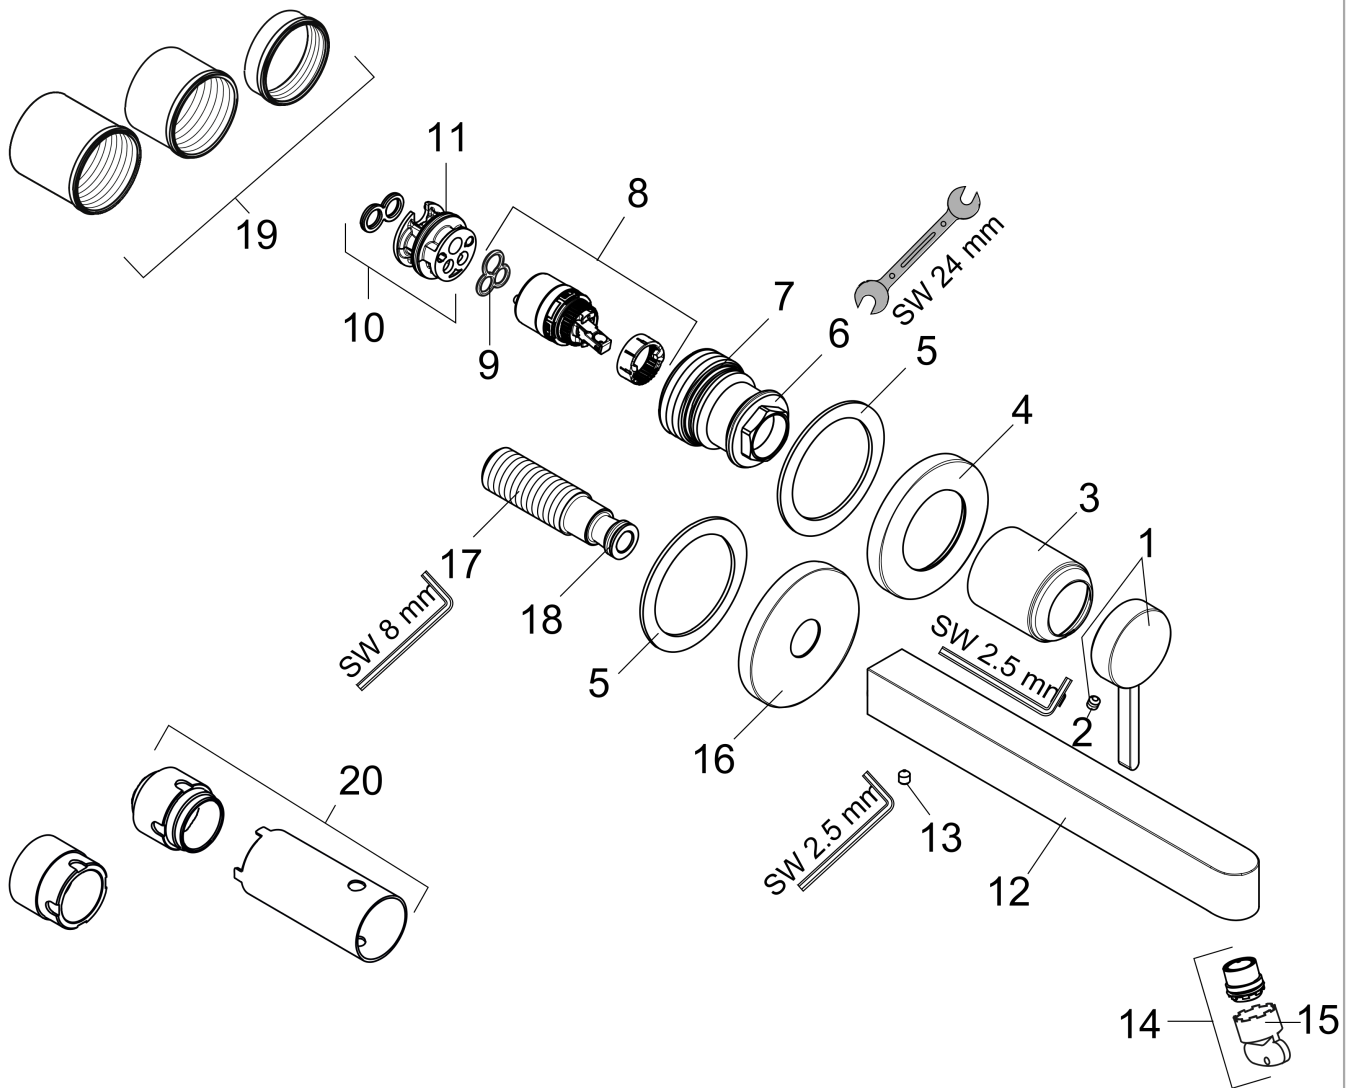

Finoris
Wall-Mounted Single-Handle Faucet Trim, 1.2 GPM
 Surface: **chrome** Part no. : **76050001**

Description

Features

- Spray modes: Aerated spray
- Flow: 1.2 GPM (4.5 L/Min)
- Ceramic cartridge
- Does not include: basic set

Item details

Technology

Design awards

reddot winner 2021

Compliance

Product image

Scale drawing

Finoris
Wall-Mounted Single-Handle Faucet Trim, 1.2 GPM
 Surface: **chrome** Part no. : **76050001**

Exploded drawing

Year of production: >11/21

Finoris
Wall-Mounted Single-Handle Faucet Trim, 1.2 GPM
 Surface: **chrome** Part no. : **76050001**

Spare parts list

Year of production: >11/21

Pos.	Description	Part no.	Price	PU
1	handle	93986000	-	1
2	hollow set screw M5x5	98446000	-	1
3	sleeve	93989000	-	1
4	escutcheon for handle	93988000	-	1
5	washer	97600000	-	1
6	nut	94752000	-	1
7	O-ring 34x2	98383000	-	1
8	cartridge, assy	93760000	-	1
9	seal	93383000	-	1
10	adapter for cartridge	95634000	-	1
11	O-ring 26x2	98147000	-	1
12	spout 225 mm	93985000	-	1
13	hollow set screw M5x6	97768000	-	1
14	spray former	93973000	-	1
15	special tool	98987000	-	1
16	escutcheon for spout	93987000	-	1
17	connecting thread G½	95626000	-	1
18	O-ring 13x2	98128000	-	1
19	fixing set	97971000	-	1
20	extension set 25 mm for 13622180	31971000	-	1