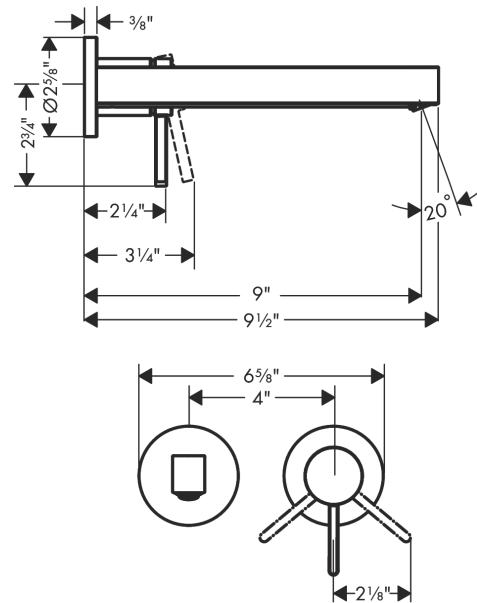

Finoris
Wall-Mounted Single-Handle Faucet Trim, 1.2 GPM
 Surface: **chrome** Part no. : **76050001**

Description

Features

- Spray modes: Aerated spray
- Flow: 1.2 GPM (4.5 L/Min)
- Ceramic cartridge
- Does not include: basic set

Item details

Technology

Design awards

reddot winner 2021

Compliance

Product image

Scale drawing

Finoris
Wall-Mounted Single-Handle Faucet Trim, 1.2 GPM
 Surface: **chrome** Part no. : **76050001**

Exploded drawing

Year of production: >11/21

Finoris
Wall-Mounted Single-Handle Faucet Trim, 1.2 GPM
 Surface: **chrome** Part no. : **76050001**

Spare parts list

Year of production: >11/21

Pos.	Description	Part no.	Price	PU
1	handle	93986000	-	1
2	hollow set screw M5x5	98446000	-	1
3	sleeve	93989000	-	1
4	escutcheon for handle	93988000	-	1
5	washer	97600000	-	1
6	nut	94752000	-	1
7	O-ring 34x2	98383000	-	1
8	cartridge, assy	93760000	-	1
9	seal	93383000	-	1
10	adapter for cartridge	95634000	-	1
11	O-ring 26x2	98147000	-	1
12	spout 225 mm	93985000	-	1
13	hollow set screw M5x6	97768000	-	1
14	spray former	93973000	-	1
15	special tool	98987000	-	1
16	escutcheon for spout	93987000	-	1
17	connecting thread G½	95626000	-	1
18	O-ring 13x2	98128000	-	1
19	fixing set	97971000	-	1
20	extension set 25 mm for 13622180	31971000	-	1