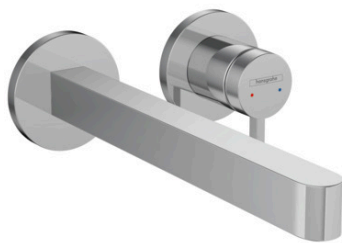

Finoris
Wall-Mounted Single-Handle Faucet Trim, 1.2 GPM
 Surface: **chrome** Part no. : **76050001**

Description

Features

- Spray modes: Aerated spray
- Flow: 1.2 GPM (4.5 L/Min)
- Ceramic cartridge
- Does not include: basic set

Item details

Technology

Design awards

reddot winner 2021

Compliance

Product image

Scale drawing

Finoris
Wall-Mounted Single-Handle Faucet Trim, 1.2 GPM
 Surface: **chrome** Part no. : **76050001**

Exploded drawing

Year of production: >11/21

Finoris
Wall-Mounted Single-Handle Faucet Trim, 1.2 GPM
 Surface: **chrome** Part no. : **76050001**

Spare parts list

Year of production: >11/21

Pos.	Description	Part no.	Price	PU
1	handle	93986000	-	1
2	hollow set screw M5x5	98446000	-	1
3	sleeve	93989000	-	1
4	escutcheon for handle	93988000	-	1
5	washer	97600000	-	1
6	nut	94752000	-	1
7	O-ring 34x2	98383000	-	1
8	cartridge, assy	93760000	-	1
9	seal	93383000	-	1
10	adapter for cartridge	95634000	-	1
11	O-ring 26x2	98147000	-	1
12	spout 225 mm	93985000	-	1
13	hollow set screw M5x6	97768000	-	1
14	spray former	93973000	-	1
15	special tool	98987000	-	1
16	escutcheon for spout	93987000	-	1
17	connecting thread G½	95626000	-	1
18	O-ring 13x2	98128000	-	1
19	fixing set	97971000	-	1
20	extension set 25 mm for 13622180	31971000	-	1