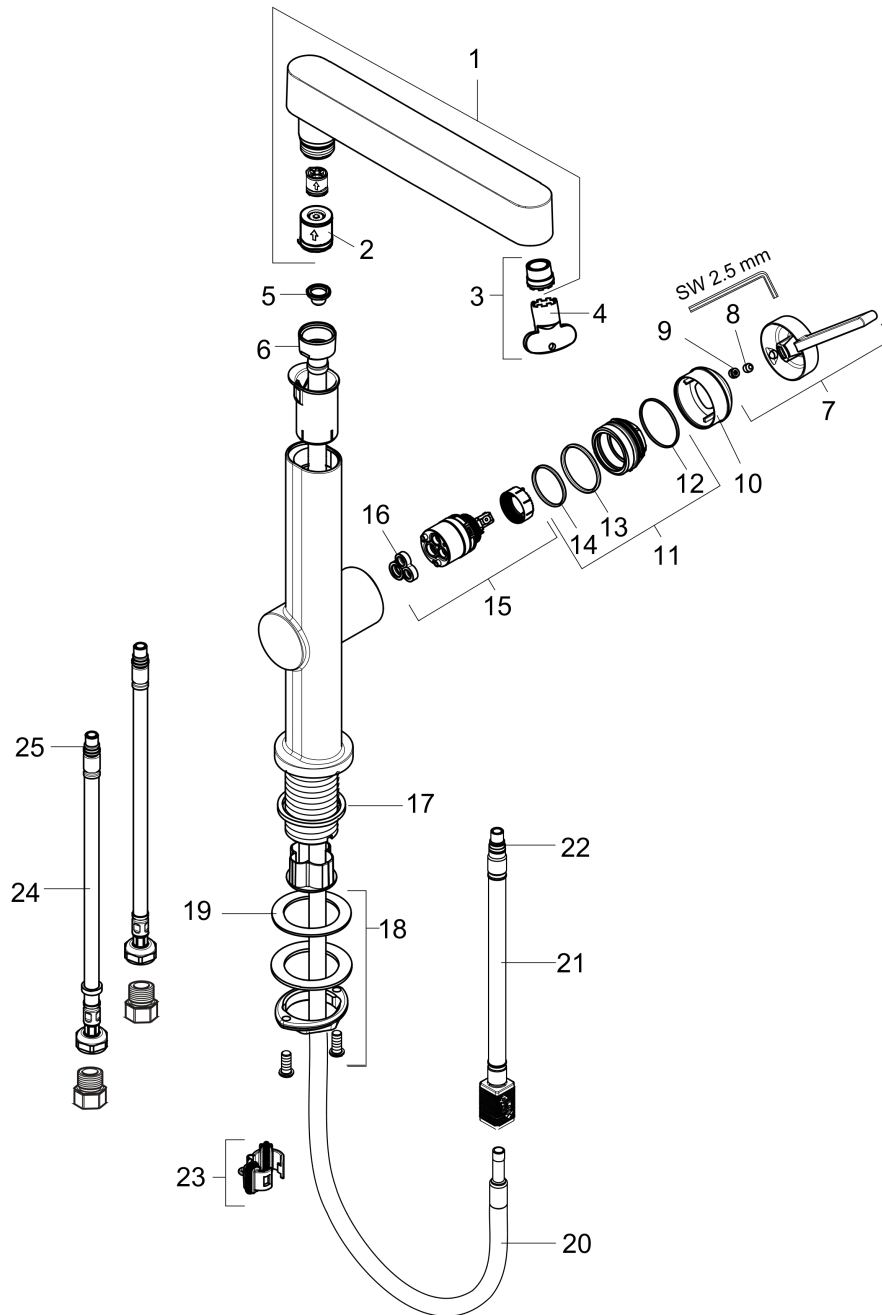

**Finoris**  
**Single-Hole Faucet 230 with 2-Spray Pull-Out, 1.2 GPM**  
 Finish: **chrome** Part no. : **76063001**

Exploded drawing

Year of production: >11/21

**Finoris**  
**Single-Hole Faucet 230 with 2-Spray Pull-Out, 1.2 GPM**  
 Finish: **chrome** Part no. : **76063001**

## Spare parts list

Year of production: >11/21

Pos.	Description	Part no.	Price	PU
1	handspray	94294000	-	1
2	flow limiter / non return valve	95376000	-	1
3	aerator laminar	94295000	-	1
4	special tool	98987000	-	1
5	filter	92672000	-	1
6	nut	92755000	-	1
7	handle	94292000	-	1
8	hollow set screw M5x5	98446000	-	1
9	screw cover	93735460	-	1
10	flange	93737000	-	1
11	nut	92926000	-	1
12	O-ring 30x1,5	98433000	-	1
13	O-ring 29x2	98391000	-	1
14	O-ring 25x1,5	98146000	-	1
15	cartridge, assy	93760000	-	1
16	seal	93383000	-	1
17	flat seal	98749000	-	1
18	fixing set (Ø 32)	13961000	-	1
19	lever collar	97548000	-	1
20	hose 1,25 m	94293000	-	1
21	hose	93744000	-	1
22	O-ring 7x1,5	98422000	-	1
23	cramp	94296000	-	1
24	connection hose 450 mm M8x0,75 G3/8	97206000	-	1
25	O-ring 6,6x1,6	93019000	-	1