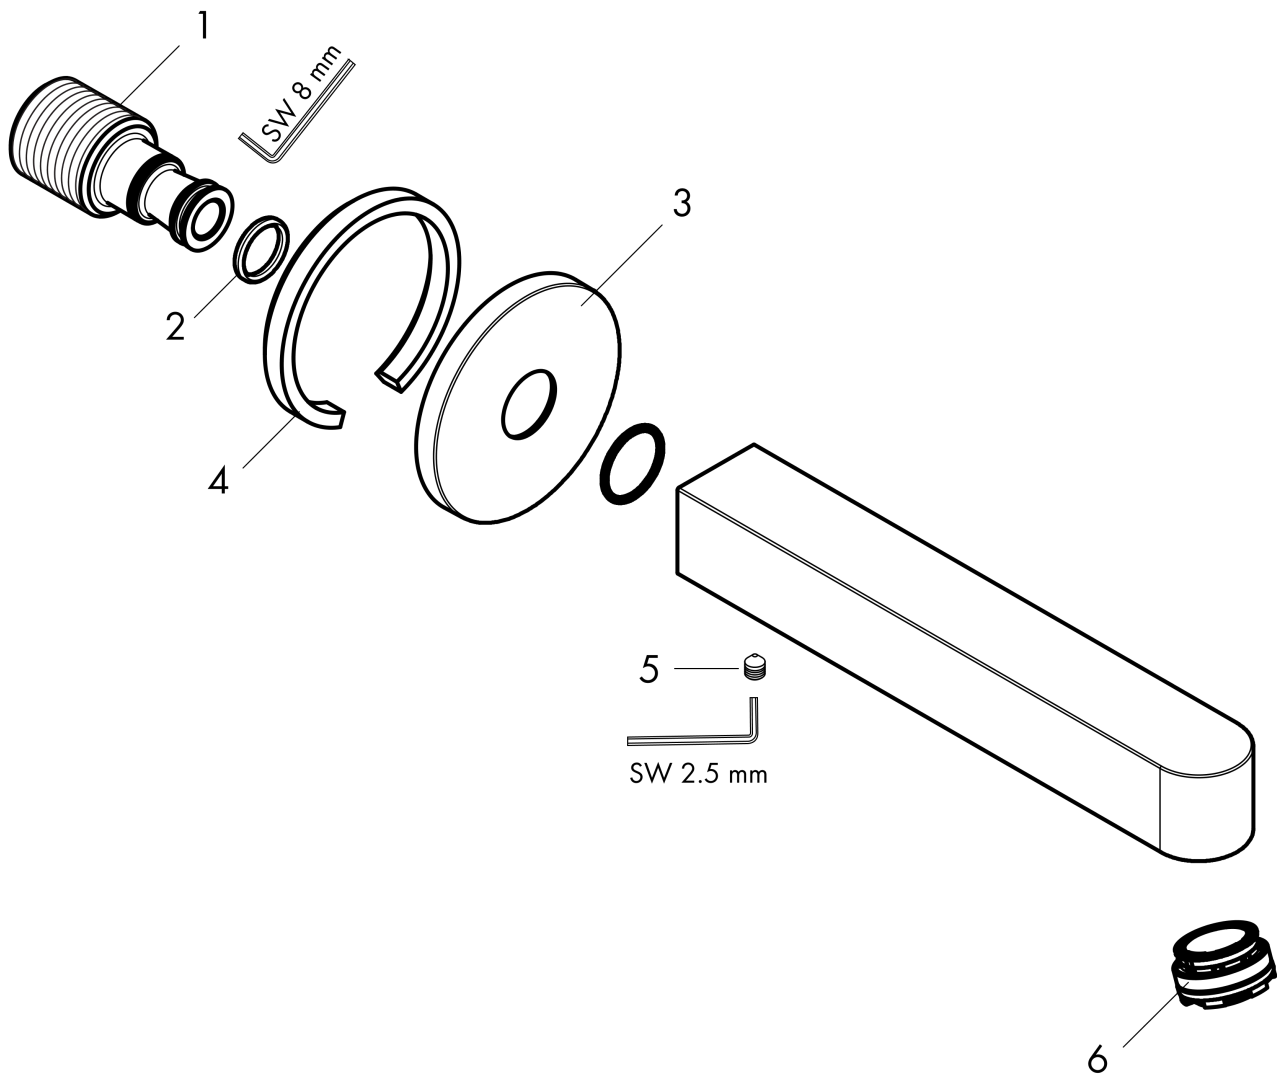

**Finoris**  
**Tub Spout**  
 Surface: **chrome** Part no. : **76410001**

**Description**

**Features**

- Includes: Tub spout, Escutcheon, Assembly instructions

**Item details**

**Technology**

**Design awards**

reddot winner 2021

**Compliance**

**Product image**

**Scale drawing**

**Finoris**  
**Tub Spout**  
 Surface: **chrome** Part no. : **76410001**

Exploded drawing

Year of production: >11/21

**Finoris**

**Tub Spout**

Surface: **chrome** Part no. : **76410001**

**Spare parts list**

Year of production: >11/21

Pos.	Description	Part no.	Price	PU
1	connecting thread	95658001	-	1
2	O-ring 13x2	98128000	-	1
3	escutcheon Ø 65 mm	92754000	-	1
4	seal	97530000	-	1
5	hollow set screw M5x8	92851000	-	1
6	aerator M24x1 (38 l/min)	93965000	-	1