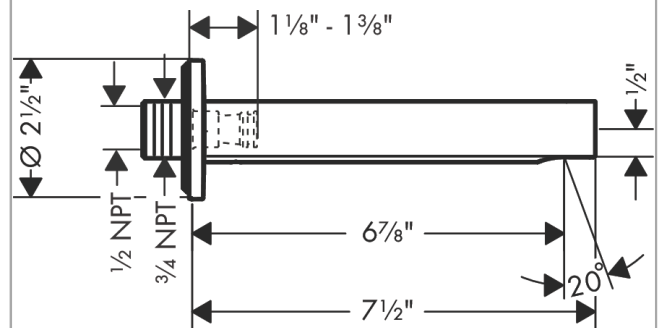

**Finoris**  
**Tub Spout**  
 Surface: **chrome** Part no. : **76410001**

**Description**

**Features**

- Includes: Tub spout, Escutcheon, Assembly instructions

**Item details**

**Technology**

**Design awards**

reddot winner 2021

**Compliance**

**Product image**

**Scale drawing**

**Finoris**  
**Tub Spout**  
 Surface: **chrome** Part no. : **76410001**

Exploded drawing

Year of production: >11/21

**Finoris**

**Tub Spout**

Surface: **chrome** Part no. : **76410001**

**Spare parts list**

Year of production: >11/21

Pos.	Description	Part no.	Price	PU
1	connecting thread	95658001	-	1
2	O-ring 13x2	98128000	-	1
3	escutcheon Ø 65 mm	92754000	-	1
4	seal	97530000	-	1
5	hollow set screw M5x8	92851000	-	1
6	aerator M24x1 (38 l/min)	93965000	-	1