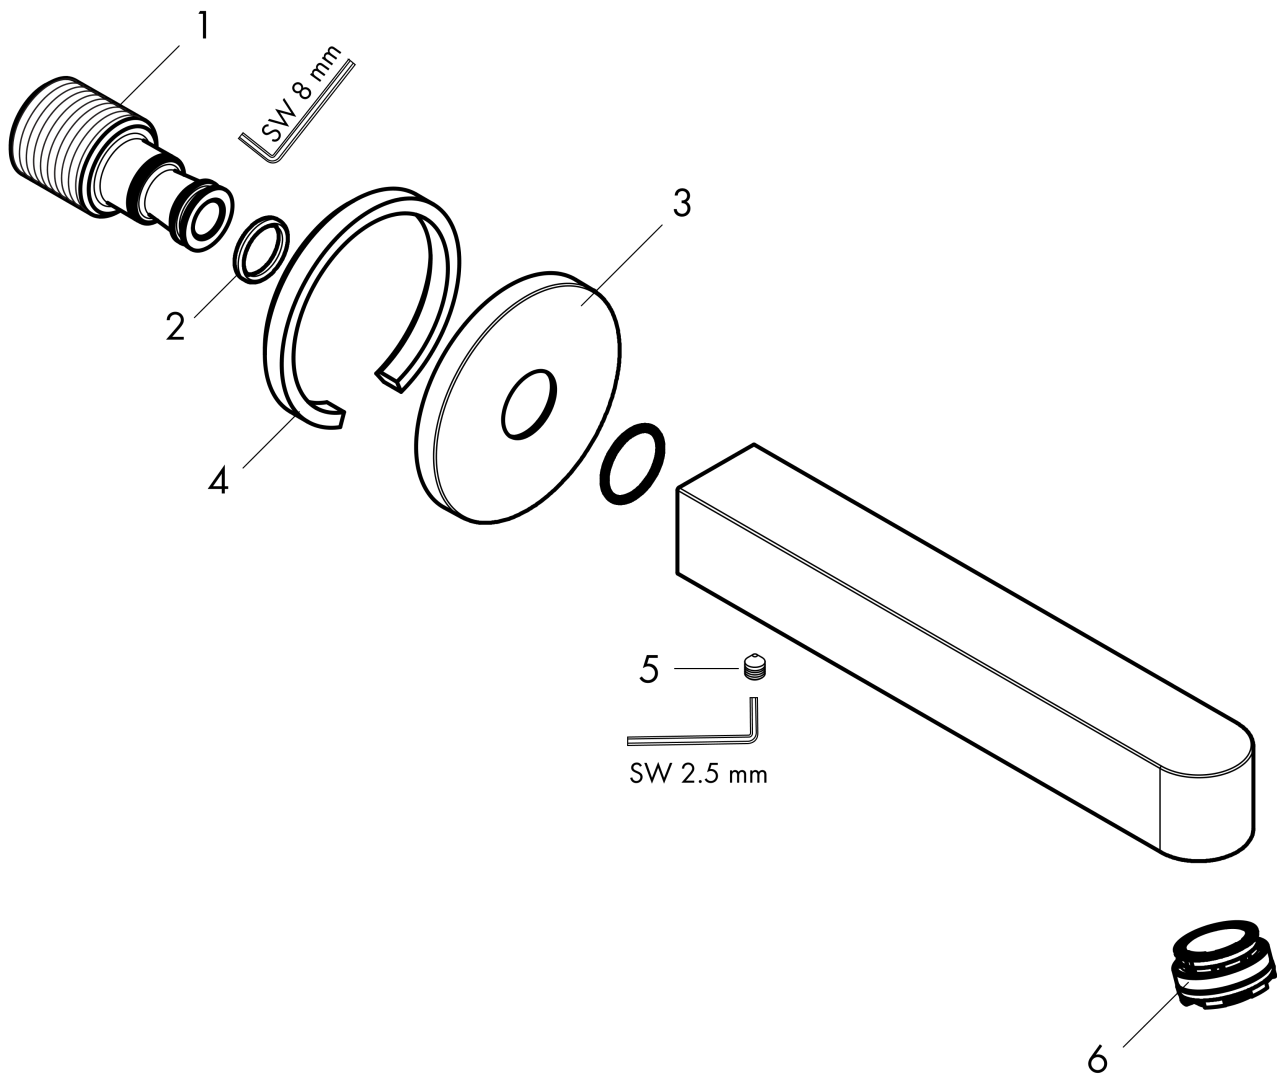

**Finoris
Tub Spout**

Finish: **chrome** Part no. : **76410001**

Exploded drawing

Year of production: >11/21

Finoris

Tub Spout

Finish: **chrome** Part no. : **76410001**

Spare parts list

Year of production: >11/21

Pos.	Description	Part no.	Price	PU
1	connecting thread	95658001	-	1
2	O-ring 13x2	98128000	-	1
3	escutcheon Ø 65 mm	92754000	-	1
4	seal	97530000	-	1
5	hollow set screw M5x8	92851000	-	1
6	aerator M24x1 (38 l/min)	93965000	-	1