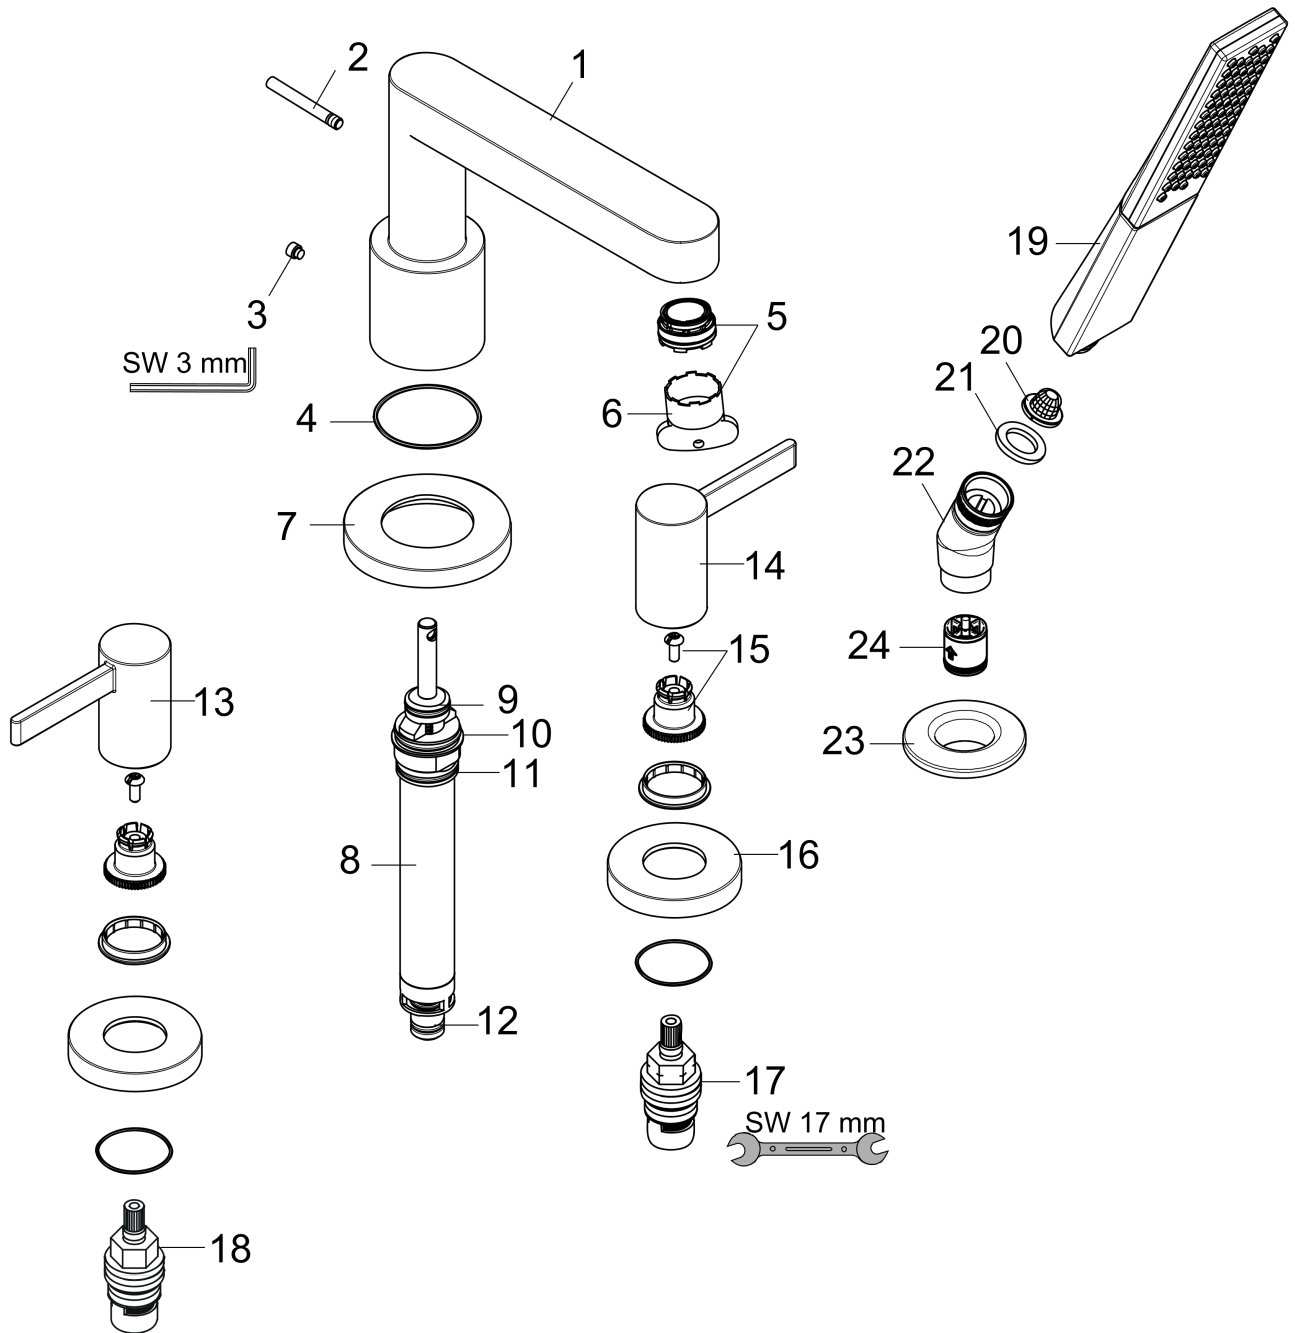

Finoris
4-Hole Roman Tub Set Trim with 1.75 GPM Handshower
 Surface: **chrome** Part no. : **76443001**

Exploded drawing

Year of production: >11/21

Finoris

4-Hole Roman Tub Set Trim with 1.75 GPM Handshower

Surface: **chrome** Part no. : **76443001**

Spare parts list

Year of production: >11/21

Pos.	Description	Part no.	Price	PU
1	spout cpl.	93977000	-	1
2	diverter knob	98707000	-	1
3	hollow set screw M6x6	97660000	-	1
4	O-ring 41x1,5	98168000	-	1
5	aerator M24x1 (38 l/min)	93965000	-	1
6	special tool	95158000	-	1
7	escutcheon for spout	93978000	-	1
8	selector assy	93589000	-	1
9	O-Ring 14x2,5	98189000	-	1
10	O-Ring 23x2,5	98183000	-	1
11	O-Ring 22x2	98185000	-	1
12	O-ring 9x2,5	98217000	-	1
13	handle for hot water	93979000	-	1
14	handle for cold water	93980000	-	1
15	handle fixing set	94184000	-	1
16	escutcheon for handle	93976000	-	1
17	shut off unit right closing	94009000	-	1
18	shut off unit left closing	94008000	-	1
19	-	26867001	-	1
20	filter	92672000	-	1
21	seal	98058000	-	1
22	shower holder	28071000	-	1
23	escutcheon Ø 52 mm	97159000	-	1
24	set of non return valves DW 15	94074000	-	1