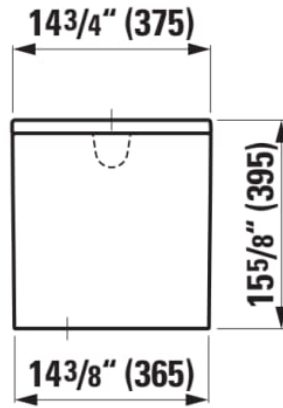

THE NEW CLASSIC

Floorstanding 2PC Water Closet Bowl,
washdown

DIMENSIONS

Length	27 9/16 inch
Width	14 9/16 inch
Height	17 5/16 inch

COLOUR AND FINISH

000 White

OPTIONS

251 - with certification mark "cUPC", with ASME Label for DualFlush, for USA

SPECIFICATION TEXT

Floorstanding 2PC Water Closet Bowl THE NEW CLASSIC

Vitreous China

Meets or exceeds the following:

ASME A112.19.2/ ASME A112.19.14

Features:

Dual Flush 1.3/0.8 gpf (5/3 lpf)

Outlet horizontal, VARIO vertical 2 12/16" - 12", back to wall

Installation type : Floorstanding

Net weight (kg) : 37

Outlet type : Dual (vario)

Rim type : Rimless

Shape : Round

TECHNICAL DRAWINGS

COMPATIBLE WITH

Seat with cover,
removable, with lowering
system