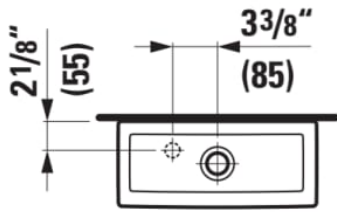

THE NEW CLASSIC

Floorstanding 2PC Water Closet Bowl,
washdown

DIMENSIONS

Length	27 9/16 inch
Width	14 9/16 inch
Height	17 5/16 inch

COLOUR AND FINISH

000 White

OPTIONS

251 - with certification mark "cUPC", with ASME Label for DualFlush, for USA

Installation type : Floorstanding

Net weight (kg) : 37

Outlet type : Dual (vario)

Rim type : Rimless

Shape : Round

TECHNICAL DRAWINGS

COMPATIBLE WITH

Seat with cover,
removable, with lowering
system