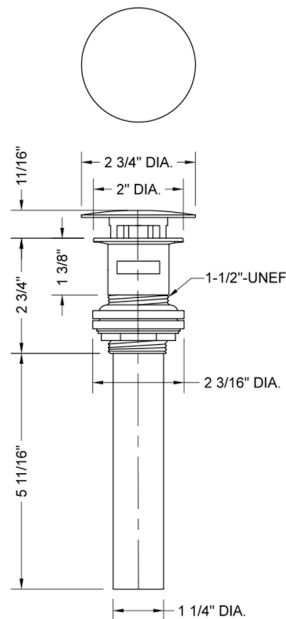

COMPLIANCES:

Complies with: ASME A112.18.2-2015/CSA B125.2-15