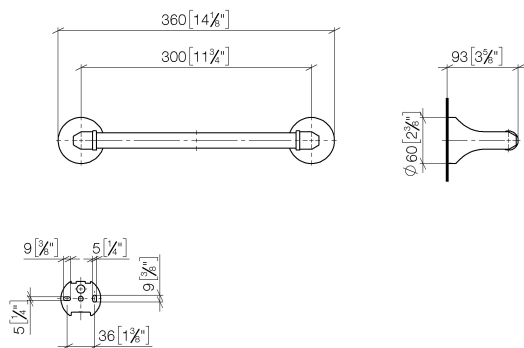

Bathtub - Madison

Towel bar - polished chrome

Article number: 83 030 361-00

- Center to center 11-3/4"
- Width 14-1/8"
- Height 2-3/8"
- Flange diameter 2-3/8"
- 3-1/2" Projection

polished chrome

Dimensional drawing

mm [inches]

All dimensions in mm / inch = mm x 0,0394

Bathtub - Madison

Towel bar - polished chrome

Article number: 83 030 361-00

Bathtub - Madison

Towel bar - polished chrome

Article number: 83 030 361-00

12 358 970 90

Mounting bracket for two-sided glass attachment -

Bathtub - Madison

Towel bar - polished chrome

Article number: 83 030 361-00

Spare parts list

Number	Item Number	Designation	Number of units
1	05 17 97 507 00 90	fixing set	2
2	04 31 11 140 00 90	pin	2