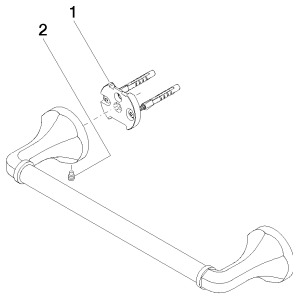

Bathtub - Madison

Towel bar - polished chrome

Article number: 83 030 361-00

- Center to center 11-3/4"
- Width 14-1/8"
- Height 2-3/8"
- Flange diameter 2-3/8"
- 3-1/2" Projection

polished chrome

Dimensional drawing

mm [inches]

All dimensions in mm / inch = mm x 0,0394

Bathtub - Madison

Towel bar - polished chrome

Article number: 83 030 361-00

Bathtub - Madison

Towel bar - polished chrome

Article number: 83 030 361-00

12 358 970 90

Mounting bracket for two-sided glass attachment -

Bathtub - Madison

Towel bar - polished chrome

Article number: 83 030 361-00

Spare parts list

Number	Item Number	Designation	Number of units
1	05 17 97 507 00 90	fixing set	2
2	04 31 11 140 00 90	pin	2