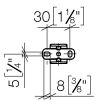

Bathtub - MEM

Towel bar - polished chrome

Article number: 83 030 780-00

- Center to center 7-1/4"
- Width 11-3/4"
- Height 1-3/8"
- 2-1/2" Projection

polished chrome

Dimensional drawing

mm [inches]

All dimensions in mm / inch = mm x 0,0394