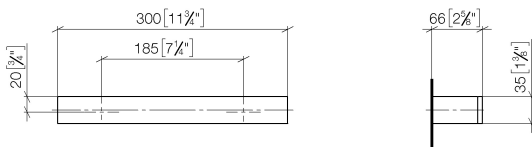

Bathtub - MEM

Towel bar - polished chrome

Article number: 83 030 780-00

- Center to center 7-1/4"
- Width 11-3/4"
- Height 1-3/8"
- 2-1/2" Projection

polished chrome

Dimensional drawing

mm [inches]

All dimensions in mm / inch = mm x 0,0394

Bathtub - MEM

Towel bar - polished chrome

Article number: 83 030 780-00

Bathtub - MEM

Towel bar - polished chrome

Article number: 83 030 780-00

Other surface finishes

platinum matte
83 030 780-06