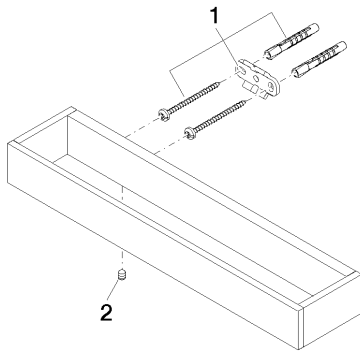

Bathtub - MEM

Towel bar - polished chrome

Article number: 83 030 780-00

- Center to center 7-1/4"
- Width 11-3/4"
- Height 1-3/8"
- 2-1/2" Projection

polished chrome

Dimensional drawing

mm [inches]

All dimensions in mm / inch = mm x 0,0394

Spare parts list

Number	Item Number	Designation	Number of units
1	05 17 20 717 00 90	fixing set	2
2	04 31 11 004 00 90	pin	2