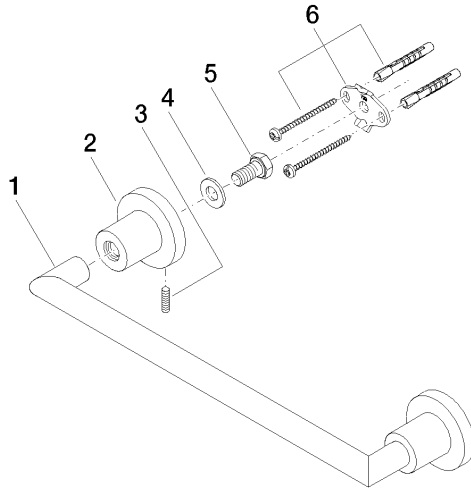

TARA Bath grip - Brushed Platinum

83 030 892 Product version from 4/1/2024

- gauge 300 mm
- width 355mm
- height 55 mm
- rosette Ø 55 mm
- 80mm projection

	Brushed Platinum	83 030 892-06
	Chrome	83 030 892-00
	Platinum	83 030 892-08
	Dark Chrome	83 030 892-19
	Brushed Durabronze (23kt Gold)	83 030 892-28
	Matte Black	83 030 892-33
	Brushed Bronze	83 030 892-42
	Brushed Champagne (22kt Gold)	83 030 892-46
	Champagne (22kt Gold)	83 030 892-47
	Brushed Chrome	83 030 892-93
	Brushed Dark Platinum	83 030 892-99

TARA Bath grip - Brushed Platinum

83 030 892 Product version from 4/1/2024

mm [inches]

Codes & Standards

TÜV-Zeichen

Certificates

TÜV_B0358530023 TÜV_B0358530023

TARA Bath grip - Brushed Platinum

83 030 892 Product version from 4/1/2024

Parts for other finishes can be found here: [Chrome](#)

Spare parts list

No.	Item Number	Name	Quantity used	Delivery time
1	05 28 22 587 00-06	holder	1	10
2	08 17 89 505-06	holder	2	10
3	04 31 11 113 00 90	pin	2	2
4	09 30 11 046 90	disc	2	2
5	09 30 30 071 90	screw	2	2
6	05 17 20 739 00 90	fixing set	2	2