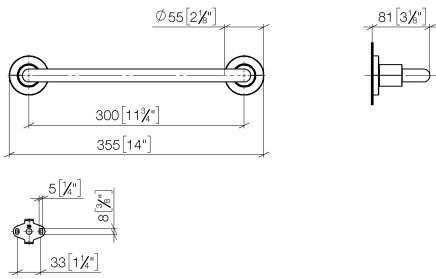

TARA Bath grip - Brushed Platinum

83 030 892 Product version from 4/1/2024

- gauge 300 mm
- width 355mm
- height 55 mm
- rosette Ø 55 mm
- 80mm projection

	Brushed Platinum	83 030 892-06
	Chrome	83 030 892-00
	Platinum	83 030 892-08
	Dark Chrome	83 030 892-19
	Brushed Durabronze (23kt Gold)	83 030 892-28
	Matte Black	83 030 892-33
	Brushed Bronze	83 030 892-42
	Brushed Champagne (22kt Gold)	83 030 892-46
	Champagne (22kt Gold)	83 030 892-47
	Brushed Chrome	83 030 892-93
	Brushed Dark Platinum	83 030 892-99

TARA Bath grip - Brushed Platinum

83 030 892 Product version from 4/1/2024

mm [inches]

Codes & Standards

TÜV-Zeichen

Certificates

TÜV_B0358530023 TÜV_B0358530023

TARA Bath grip - Brushed Platinum

83 030 892 Product version from 4/1/2024

Parts for other finishes can be found here: [Chrome](#)

Spare parts list

No.	Item Number	Name	Quantity used	Delivery time
1	05 28 22 587 00-06	holder	1	10
2	08 17 89 505-06	holder	2	10
3	04 31 11 113 00 90	pin	2	2
4	09 30 11 046 90	disc	2	2
5	09 30 30 071 90	screw	2	2
6	05 17 20 739 00 90	fixing set	2	2