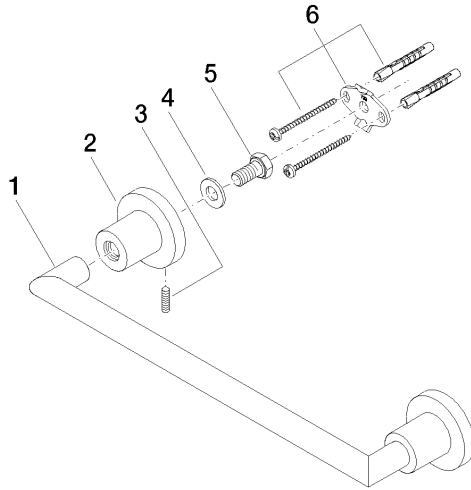

## TARA Bath grip - Platinum

83 030 892 Product version from 4/1/2024

- gauge 300 mm
- width 355mm
- height 55 mm
- rosette Ø 55 mm
- 80mm projection

	Platinum	83 030 892-08
	Chrome	83 030 892-00
	Brushed Platinum	83 030 892-06
	Dark Chrome	83 030 892-19
	Brushed Durabronze (23kt Gold)	83 030 892-28
	Matte Black	83 030 892-33
	Brushed Bronze	83 030 892-42
	Brushed Champagne (22kt Gold)	83 030 892-46
	Champagne (22kt Gold)	83 030 892-47
	Brushed Chrome	83 030 892-93
	Brushed Dark Platinum	83 030 892-99

## TARA Bath grip - Platinum

---

83 030 892 Product version from 4/1/2024

mm [inches]

## TARA Bath grip - Platinum

83 030 892 Product version from 4/1/2024

Parts for other finishes can be found here: [Chrome](#)

### Spare parts list

No.	Item Number	Name	Quantity used	Delivery time
1	05 28 22 587 00-08	holder	1	40
2	08 17 89 505-08	holder	2	40
3	04 31 11 113 00 90	pin	2	2
4	09 30 11 046 90	disc	2	2
5	09 30 30 071 90	screw	2	2
6	05 17 20 739 00 90	fixing set	2	2