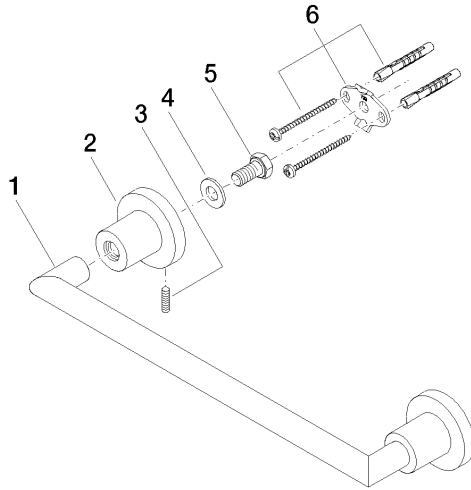

TARA Bath grip - Brushed Durabrass (23kt Gold)

83 030 892 Product version from 4/1/2024

- gauge 300 mm
- width 355mm
- height 55 mm
- rosette Ø 55 mm
- 80mm projection

	Brushed Durabrass (23kt Gold)	83 030 892-28
	Chrome	83 030 892-00
	Brushed Platinum	83 030 892-06
	Platinum	83 030 892-08
	Dark Chrome	83 030 892-19
	Matte Black	83 030 892-33
	Brushed Bronze	83 030 892-42
	Brushed Champagne (22kt Gold)	83 030 892-46
	Champagne (22kt Gold)	83 030 892-47
	Brushed Chrome	83 030 892-93
	Brushed Dark Platinum	83 030 892-99

TARA Bath grip - Brushed Durabronz (23kt Gold)

83 030 892 Product version from 4/1/2024

mm [inches]

Codes & Standards

TÜV-Zeichen

Certificates

TÜV_B0358530023 TÜV_B0358530023

TARA Bath grip - Brushed Durabronz (23kt Gold)

83 030 892 Product version from 4/1/2024

Parts for other finishes can be found here: [Chrome](#)

Spare parts list

No.	Item Number	Name	Quantity used	Delivery time
1	05 28 22 587 00-28	holder	1	20
2	08 17 89 505-28	holder	2	20
3	04 31 11 113 00 90	pin	2	2
4	09 30 11 046 90	disc	2	2
5	09 30 30 071 90	screw	2	2
6	05 17 20 739 00 90	fixing set	2	2