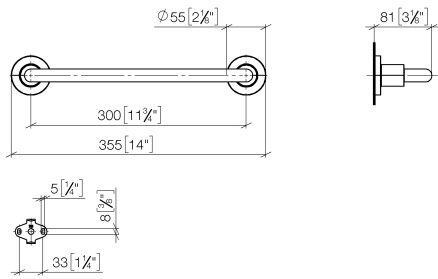

TARA Bath grip - Brushed Durabrass (23kt Gold)

83 030 892 Product version from 4/1/2024

- gauge 300 mm
- width 355mm
- height 55 mm
- rosette Ø 55 mm
- 80mm projection

	Brushed Durabrass (23kt Gold)	83 030 892-28
	Chrome	83 030 892-00
	Brushed Platinum	83 030 892-06
	Platinum	83 030 892-08
	Dark Chrome	83 030 892-19
	Matte Black	83 030 892-33
	Brushed Bronze	83 030 892-42
	Brushed Champagne (22kt Gold)	83 030 892-46
	Champagne (22kt Gold)	83 030 892-47
	Brushed Chrome	83 030 892-93
	Brushed Dark Platinum	83 030 892-99

TARA Bath grip - Brushed Durabronz (23kt Gold)

83 030 892 Product version from 4/1/2024

mm [inches]

Codes & Standards

TÜV-Zeichen

Certificates

TÜV_B0358530023 TÜV_B0358530023

TARA Bath grip - Brushed Durabronz (23kt Gold)

83 030 892 Product version from 4/1/2024

Parts for other finishes can be found here: [Chrome](#)

Spare parts list

No.	Item Number	Name	Quantity used	Delivery time
1	05 28 22 587 00-28	holder	1	20
2	08 17 89 505-28	holder	2	20
3	04 31 11 113 00 90	pin	2	2
4	09 30 11 046 90	disc	2	2
5	09 30 30 071 90	screw	2	2
6	05 17 20 739 00 90	fixing set	2	2