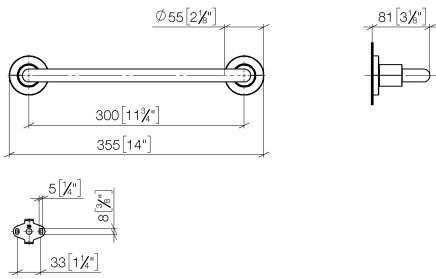

## TARA Bath grip - Brushed Champagne (22kt Gold)

83 030 892 Product version from 4/1/2024

- gauge 300 mm
- width 355mm
- height 55 mm
- rosette Ø 55 mm
- 80mm projection

	Brushed Champagne (22kt Gold)	83 030 892-46
	Chrome	83 030 892-00
	Brushed Platinum	83 030 892-06
	Platinum	83 030 892-08
	Dark Chrome	83 030 892-19
	Brushed Durabronze (23kt Gold)	83 030 892-28
	Matte Black	83 030 892-33
	Brushed Bronze	83 030 892-42
	Champagne (22kt Gold)	83 030 892-47
	Brushed Chrome	83 030 892-93
	Brushed Dark Platinum	83 030 892-99

## TARA Bath grip - Brushed Champagne (22kt Gold)

---

83 030 892 Product version from 4/1/2024

mm [inches]

**TARA Bath grip - Brushed Champagne (22kt Gold)**

83 030 892 Product version from 4/1/2024

Parts for other finishes can be found here: [Chrome](#)

**Spare parts list**

No.	Item Number	Name	Quantity used	Delivery time
1	05 28 22 587 00-46	holder	1	30
2	08 17 89 505-46	holder	2	30
3	04 31 11 113 00 90	pin	2	2
4	09 30 11 046 90	disc	2	2
5	09 30 30 071 90	screw	2	2
6	05 17 20 739 00 90	fixing set	2	2