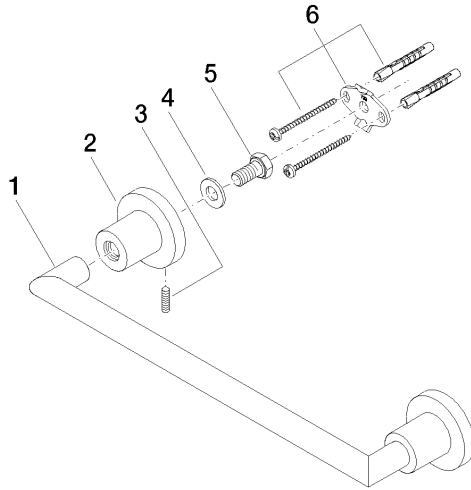

## TARA Bath grip - Brushed Champagne (22kt Gold)

83 030 892 Product version from 4/1/2024

- gauge 300 mm
- width 355mm
- height 55 mm
- rosette Ø 55 mm
- 80mm projection

	Brushed Champagne (22kt Gold)	83 030 892-46
	Chrome	83 030 892-00
	Brushed Platinum	83 030 892-06
	Platinum	83 030 892-08
	Dark Chrome	83 030 892-19
	Brushed Durabronze (23kt Gold)	83 030 892-28
	Matte Black	83 030 892-33
	Brushed Bronze	83 030 892-42
	Champagne (22kt Gold)	83 030 892-47
	Brushed Chrome	83 030 892-93
	Brushed Dark Platinum	83 030 892-99

## TARA Bath grip - Brushed Champagne (22kt Gold)

---

83 030 892 Product version from 4/1/2024

mm [inches]

**TARA Bath grip - Brushed Champagne (22kt Gold)**

83 030 892 Product version from 4/1/2024

Parts for other finishes can be found here: [Chrome](#)

**Spare parts list**

No.	Item Number	Name	Quantity used	Delivery time
1	05 28 22 587 00-46	holder	1	30
2	08 17 89 505-46	holder	2	30
3	04 31 11 113 00 90	pin	2	2
4	09 30 11 046 90	disc	2	2
5	09 30 30 071 90	screw	2	2
6	05 17 20 739 00 90	fixing set	2	2