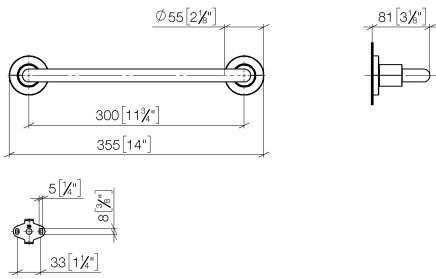

## TARA Bath grip - Champagne (22kt Gold)

83 030 892 Product version from 4/1/2024

- gauge 300 mm
- width 355mm
- height 55 mm
- rosette Ø 55 mm
- 80mm projection

	Champagne (22kt Gold)	83 030 892-47
	Chrome	83 030 892-00
	Brushed Platinum	83 030 892-06
	Platinum	83 030 892-08
	Dark Chrome	83 030 892-19
	Brushed Durabronze (23kt Gold)	83 030 892-28
	Matte Black	83 030 892-33
	Brushed Bronze	83 030 892-42
	Brushed Champagne (22kt Gold)	83 030 892-46
	Brushed Chrome	83 030 892-93
	Brushed Dark Platinum	83 030 892-99

## TARA Bath grip - Champagne (22kt Gold)

---

83 030 892 Product version from 4/1/2024

mm [inches]

**TARA Bath grip - Champagne (22kt Gold)**

83 030 892 Product version from 4/1/2024

Parts for other finishes can be found here: [Chrome](#)

**Spare parts list**

No.	Item Number	Name	Quantity used	Delivery time
1	05 28 22 587 00-47	holder	1	30
2	08 17 89 505-47	holder	2	30
3	04 31 11 113 00 90	pin	2	2
4	09 30 11 046 90	disc	2	2
5	09 30 30 071 90	screw	2	2
6	05 17 20 739 00 90	fixing set	2	2