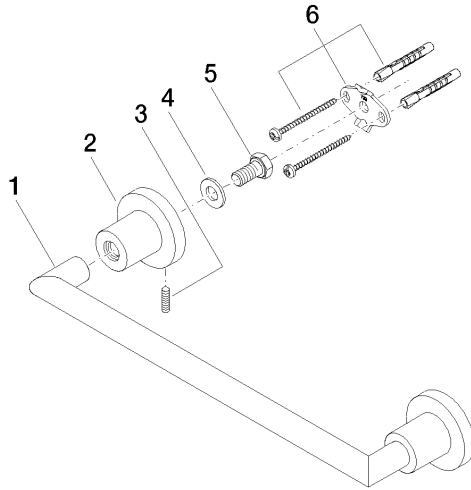

## TARA Bath grip - Champagne (22kt Gold)

83 030 892 Product version from 4/1/2024

- gauge 300 mm
- width 355mm
- height 55 mm
- rosette Ø 55 mm
- 80mm projection

	Champagne (22kt Gold)	83 030 892-47
	Chrome	83 030 892-00
	Brushed Platinum	83 030 892-06
	Platinum	83 030 892-08
	Dark Chrome	83 030 892-19
	Brushed Durabronze (23kt Gold)	83 030 892-28
	Matte Black	83 030 892-33
	Brushed Bronze	83 030 892-42
	Brushed Champagne (22kt Gold)	83 030 892-46
	Brushed Chrome	83 030 892-93
	Brushed Dark Platinum	83 030 892-99

## TARA Bath grip - Champagne (22kt Gold)

---

83 030 892 Product version from 4/1/2024

mm [inches]

**TARA Bath grip - Champagne (22kt Gold)**

83 030 892 Product version from 4/1/2024

Parts for other finishes can be found here: [Chrome](#)

**Spare parts list**

No.	Item Number	Name	Quantity used	Delivery time
1	05 28 22 587 00-47	holder	1	30
2	08 17 89 505-47	holder	2	30
3	04 31 11 113 00 90	pin	2	2
4	09 30 11 046 90	disc	2	2
5	09 30 30 071 90	screw	2	2
6	05 17 20 739 00 90	fixing set	2	2