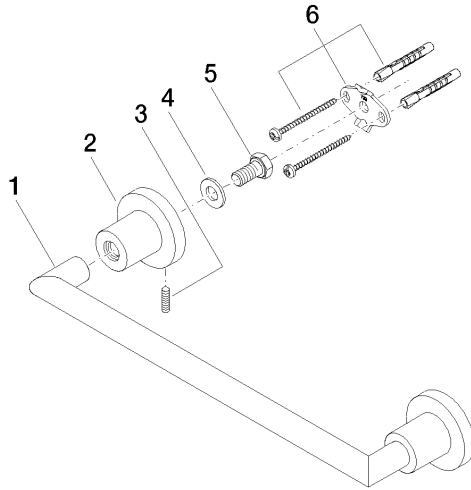

TARA Bath grip - Brushed Chrome

83 030 892 Product version from 4/1/2024

- gauge 300 mm
- width 355mm
- height 55 mm
- rosette Ø 55 mm
- 80mm projection

	Brushed Chrome	83 030 892-93
	Chrome	83 030 892-00
	Brushed Platinum	83 030 892-06
	Platinum	83 030 892-08
	Dark Chrome	83 030 892-19
	Brushed Durabronze (23kt Gold)	83 030 892-28
	Matte Black	83 030 892-33
	Brushed Bronze	83 030 892-42
	Brushed Champagne (22kt Gold)	83 030 892-46
	Champagne (22kt Gold)	83 030 892-47
	Brushed Dark Platinum	83 030 892-99

TARA Bath grip - Brushed Chrome

83 030 892 Product version from 4/1/2024

mm [inches]

Codes & Standards

TÜV-Zeichen

Certificates

TÜV_B0358530023 TÜV_B0358530023

TARA Bath grip - Brushed Chrome

83 030 892 Product version from 4/1/2024

Parts for other finishes can be found here: [Chrome](#)

Spare parts list

No.	Item Number	Name	Quantity used	Delivery time
1	05 28 22 587 00-93	holder	1	20
2	08 17 89 505-93	holder	2	20
3	04 31 11 113 00 90	pin	2	2
4	09 30 11 046 90	disc	2	2
5	09 30 30 071 90	screw	2	2
6	05 17 20 739 00 90	fixing set	2	2