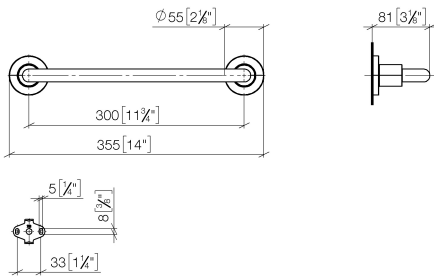

TARA Bath grip - Brushed Chrome

83 030 892 Product version from 4/1/2024

- gauge 300 mm
- width 355mm
- height 55 mm
- rosette Ø 55 mm
- 80mm projection

	Brushed Chrome	83 030 892-93
	Chrome	83 030 892-00
	Brushed Platinum	83 030 892-06
	Platinum	83 030 892-08
	Dark Chrome	83 030 892-19
	Brushed Durabronze (23kt Gold)	83 030 892-28
	Matte Black	83 030 892-33
	Brushed Bronze	83 030 892-42
	Brushed Champagne (22kt Gold)	83 030 892-46
	Champagne (22kt Gold)	83 030 892-47
	Brushed Dark Platinum	83 030 892-99

TARA Bath grip - Brushed Chrome

83 030 892 Product version from 4/1/2024

mm [inches]

Codes & Standards

TÜV-Zeichen

Certificates

TÜV_B0358530023 TÜV_B0358530023

TARA Bath grip - Brushed Chrome

83 030 892 Product version from 4/1/2024

Parts for other finishes can be found here: [Chrome](#)

Spare parts list

No.	Item Number	Name	Quantity used	Delivery time
1	05 28 22 587 00-93	holder	1	20
2	08 17 89 505-93	holder	2	20
3	04 31 11 113 00 90	pin	2	2
4	09 30 11 046 90	disc	2	2
5	09 30 30 071 90	screw	2	2
6	05 17 20 739 00 90	fixing set	2	2