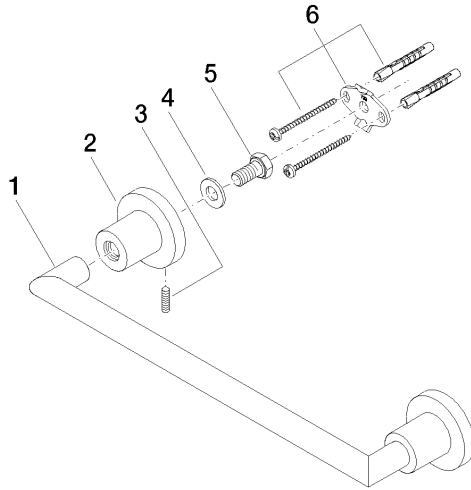

TARA Bath grip - Brushed Dark Platinum

83 030 892 Product version from 4/1/2024

- gauge 300 mm
- width 355mm
- height 55 mm
- rosette Ø 55 mm
- 80mm projection

	Brushed Dark Platinum	83 030 892-99
	Chrome	83 030 892-00
	Brushed Platinum	83 030 892-06
	Platinum	83 030 892-08
	Dark Chrome	83 030 892-19
	Brushed Durabronze (23kt Gold)	83 030 892-28
	Matte Black	83 030 892-33
	Brushed Bronze	83 030 892-42
	Brushed Champagne (22kt Gold)	83 030 892-46
	Champagne (22kt Gold)	83 030 892-47
	Brushed Chrome	83 030 892-93

TARA Bath grip - Brushed Dark Platinum

83 030 892 Product version from 4/1/2024

mm [inches]

Codes & Standards

TÜV-Zeichen

Certificates

TÜV_B0358530023 TÜV_B0358530023

TARA Bath grip - Brushed Dark Platinum

83 030 892 Product version from 4/1/2024

Parts for other finishes can be found here: [Chrome](#)

Spare parts list

No.	Item Number	Name	Quantity used	Delivery time
1	05 28 22 587 00-99	holder	1	20
2	08 17 89 505-99	holder	2	20
3	04 31 11 113 00 90	pin	2	2
4	09 30 11 046 90	disc	2	2
5	09 30 30 071 90	screw	2	2
6	05 17 20 739 00 90	fixing set	2	2