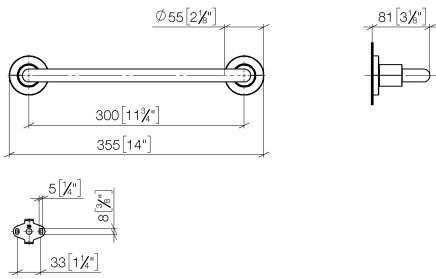

TARA Bath grip - Brushed Dark Platinum

83 030 892 Product version from 4/1/2024

- gauge 300 mm
- width 355mm
- height 55 mm
- rosette Ø 55 mm
- 80mm projection

	Brushed Dark Platinum	83 030 892-99
	Chrome	83 030 892-00
	Brushed Platinum	83 030 892-06
	Platinum	83 030 892-08
	Dark Chrome	83 030 892-19
	Brushed Durabronze (23kt Gold)	83 030 892-28
	Matte Black	83 030 892-33
	Brushed Bronze	83 030 892-42
	Brushed Champagne (22kt Gold)	83 030 892-46
	Champagne (22kt Gold)	83 030 892-47
	Brushed Chrome	83 030 892-93

TARA Bath grip - Brushed Dark Platinum

83 030 892 Product version from 4/1/2024

mm [inches]

Codes & Standards

TÜV-Zeichen

Certificates

TÜV_B0358530023 TÜV_B0358530023

TARA Bath grip - Brushed Dark Platinum

83 030 892 Product version from 4/1/2024

Parts for other finishes can be found here: [Chrome](#)

Spare parts list

No.	Item Number	Name	Quantity used	Delivery time
1	05 28 22 587 00-99	holder	1	20
2	08 17 89 505-99	holder	2	20
3	04 31 11 113 00 90	pin	2	2
4	09 30 11 046 90	disc	2	2
5	09 30 30 071 90	screw	2	2
6	05 17 20 739 00 90	fixing set	2	2