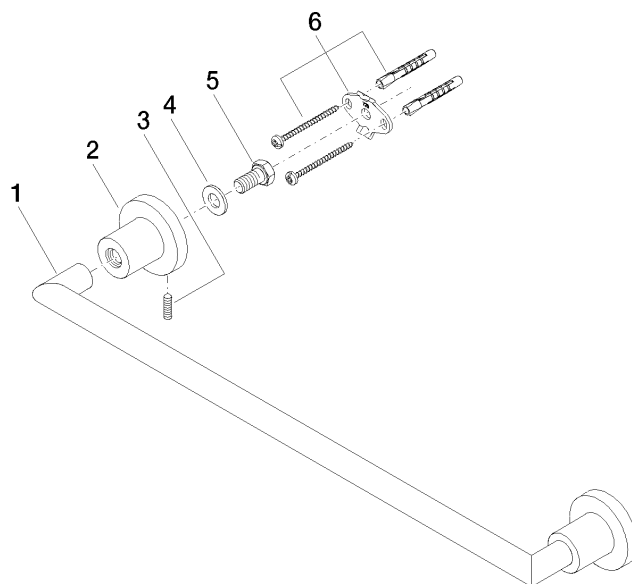

## TARA Towel bar - Brushed Platinum

83 045 892 Product version from 4/1/2024

- Center to center 17-3/4"
- Width 19-7/8"
- Height 2-1/8"
- Flange diameter 2-1/8"
- 3-1/4" Projection

Fits TARA

	Brushed Platinum	83 045 892-06
	Chrome	83 045 892-00
	Platinum	83 045 892-08
	Dark Chrome	83 045 892-19
	Brushed Durabronze (23kt Gold)	83 045 892-28
	Matte Black	83 045 892-33
	Brushed Bronze	83 045 892-42
	Brushed Champagne (22kt Gold)	83 045 892-46
	Champagne (22kt Gold)	83 045 892-47
	Brushed Chrome	83 045 892-93
	Brushed Dark Platinum	83 045 892-99

## TARA Towel bar - Brushed Platinum

83 045 892 Product version from 4/1/2024

mm [inches]

## TARA Towel bar - Brushed Platinum

83 045 892 Product version from 4/1/2024

Parts for other finishes can be found here: [Chrome](#)

### Spare parts list

Number	Item Number	Designation	Number of units	Lead time
1	05 28 22 588 00-06	holder	1	10
2	08 17 89 505-06	holder	2	10
3	04 31 11 113 00 90	pin	2	2
4	09 30 11 046 90	disc	2	2
5	09 30 30 071 90	screw	2	2
6	05 17 20 739 00 90	fixing set	2	2