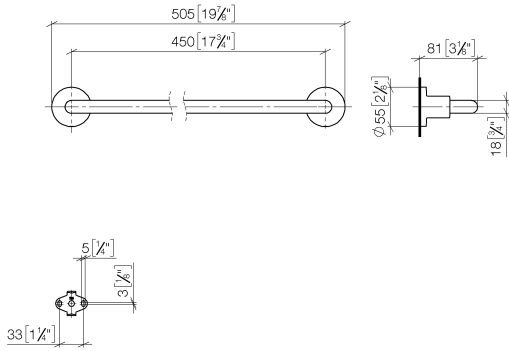

## TARA Towel bar - Brushed Platinum

83 045 892 Product version from 4/1/2024

- Center to center 17-3/4"
- Width 19-7/8"
- Height 2-1/8"
- Flange diameter 2-1/8"
- 3-1/4" Projection

Fits TARA

	Brushed Platinum	83 045 892-06
	Chrome	83 045 892-00
	Platinum	83 045 892-08
	Dark Chrome	83 045 892-19
	Brushed Durabronze (23kt Gold)	83 045 892-28
	Matte Black	83 045 892-33
	Brushed Bronze	83 045 892-42
	Brushed Champagne (22kt Gold)	83 045 892-46
	Champagne (22kt Gold)	83 045 892-47
	Brushed Chrome	83 045 892-93
	Brushed Dark Platinum	83 045 892-99

## TARA Towel bar - Brushed Platinum

83 045 892 Product version from 4/1/2024

mm [inches]

## TARA Towel bar - Brushed Platinum

83 045 892 Product version from 4/1/2024

Parts for other finishes can be found here: [Chrome](#)

### Spare parts list

Number	Item Number	Designation	Number of units	Lead time
1	05 28 22 588 00-06	holder	1	10
2	08 17 89 505-06	holder	2	10
3	04 31 11 113 00 90	pin	2	2
4	09 30 11 046 90	disc	2	2
5	09 30 30 071 90	screw	2	2
6	05 17 20 739 00 90	fixing set	2	2