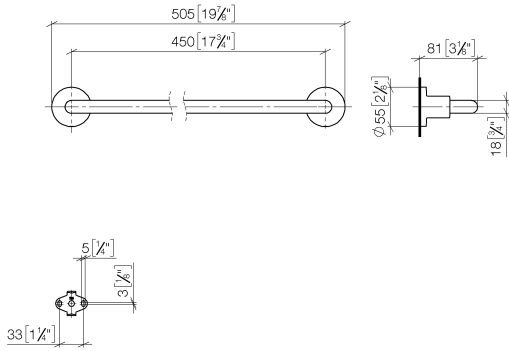

## TARA Towel bar - Platinum

83 045 892 Product version from 4/1/2024

- Center to center 17-3/4"
- Width 19-7/8"
- Height 2-1/8"
- Flange diameter 2-1/8"
- 3-1/4" Projection

Fits TARA

	Platinum	83 045 892-08
	Chrome	83 045 892-00
	Brushed Platinum	83 045 892-06
	Dark Chrome	83 045 892-19
	Brushed Durabronze (23kt Gold)	83 045 892-28
	Matte Black	83 045 892-33
	Brushed Bronze	83 045 892-42
	Brushed Champagne (22kt Gold)	83 045 892-46
	Champagne (22kt Gold)	83 045 892-47
	Brushed Chrome	83 045 892-93
	Brushed Dark Platinum	83 045 892-99

## TARA Towel bar - Platinum

83 045 892 Product version from 4/1/2024

mm [inches]

## TARA Towel bar - Platinum

83 045 892 Product version from 4/1/2024

Parts for other finishes can be found here: [Chrome](#)

### Spare parts list

Number	Item Number	Designation	Number of units	Lead time
1	05 28 22 588 00-08	holder	1	40
2	08 17 89 505-08	holder	2	40
3	04 31 11 113 00 90	pin	2	2
4	09 30 11 046 90	disc	2	2
5	09 30 30 071 90	screw	2	2
6	05 17 20 739 00 90	fixing set	2	2