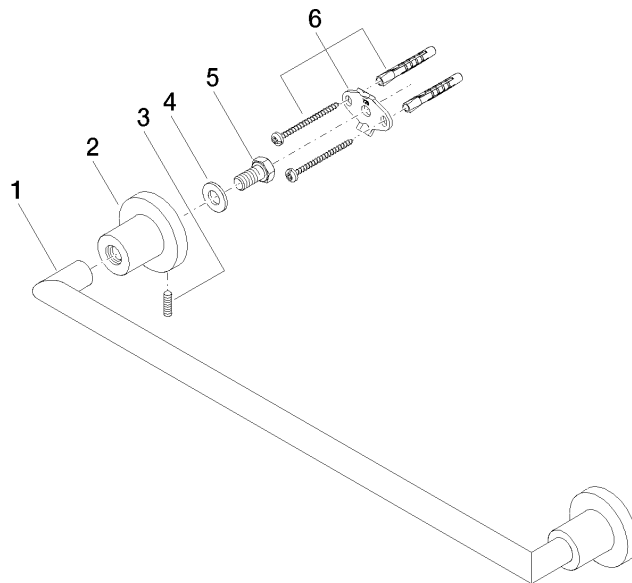

## TARA Towel bar - Platinum

83 045 892 Product version from 4/1/2024

- Center to center 17-3/4"
- Width 19-7/8"
- Height 2-1/8"
- Flange diameter 2-1/8"
- 3-1/4" Projection

Fits TARA

	Platinum	83 045 892-08
	Chrome	83 045 892-00
	Brushed Platinum	83 045 892-06
	Dark Chrome	83 045 892-19
	Brushed Durabronze (23kt Gold)	83 045 892-28
	Matte Black	83 045 892-33
	Brushed Bronze	83 045 892-42
	Brushed Champagne (22kt Gold)	83 045 892-46
	Champagne (22kt Gold)	83 045 892-47
	Brushed Chrome	83 045 892-93
	Brushed Dark Platinum	83 045 892-99

## TARA Towel bar - Platinum

83 045 892 Product version from 4/1/2024

mm [inches]

## TARA Towel bar - Platinum

83 045 892 Product version from 4/1/2024

Parts for other finishes can be found here: [Chrome](#)

### Spare parts list

Number	Item Number	Designation	Number of units	Lead time
1	05 28 22 588 00-08	holder	1	40
2	08 17 89 505-08	holder	2	40
3	04 31 11 113 00 90	pin	2	2
4	09 30 11 046 90	disc	2	2
5	09 30 30 071 90	screw	2	2
6	05 17 20 739 00 90	fixing set	2	2