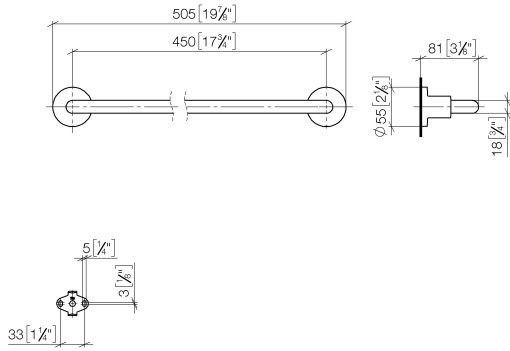

TARA Towel bar - Matte Black

83 045 892 Product version from 4/1/2024

- Center to center 17-3/4"
- Width 19-7/8"
- Height 2-1/8"
- Flange diameter 2-1/8"
- 3-1/4" Projection

Fits TARA

	Matte Black	83 045 892-33
	Chrome	83 045 892-00
	Brushed Platinum	83 045 892-06
	Platinum	83 045 892-08
	Dark Chrome	83 045 892-19
	Brushed Durabronze (23kt Gold)	83 045 892-28
	Brushed Bronze	83 045 892-42
	Brushed Champagne (22kt Gold)	83 045 892-46
	Champagne (22kt Gold)	83 045 892-47
	Brushed Chrome	83 045 892-93
	Brushed Dark Platinum	83 045 892-99

TARA Towel bar - Matte Black

83 045 892 Product version from 4/1/2024

mm [inches]

TARA Towel bar - Matte Black

83 045 892 Product version from 4/1/2024

Parts for other finishes can be found here: [Chrome](#)

Spare parts list

Number	Item Number	Designation	Number of units	Lead time
1	05 28 22 588 00-33	holder	1	30
2	08 17 89 505-33	holder	2	30
3	04 31 11 113 00 90	pin	2	2
4	09 30 11 046 90	disc	2	2
5	09 30 30 071 90	screw	2	2
6	05 17 20 739 00 90	fixing set	2	2