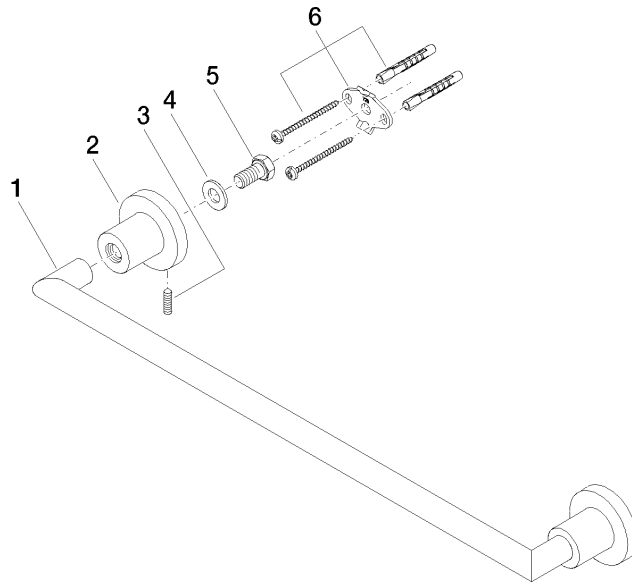

TARA Towel bar - Matte Black

83 045 892 Product version from 4/1/2024

- Center to center 17-3/4"
- Width 19-7/8"
- Height 2-1/8"
- Flange diameter 2-1/8"
- 3-1/4" Projection

Fits TARA

	Matte Black	83 045 892-33
	Chrome	83 045 892-00
	Brushed Platinum	83 045 892-06
	Platinum	83 045 892-08
	Dark Chrome	83 045 892-19
	Brushed Durabronze (23kt Gold)	83 045 892-28
	Brushed Bronze	83 045 892-42
	Brushed Champagne (22kt Gold)	83 045 892-46
	Champagne (22kt Gold)	83 045 892-47
	Brushed Chrome	83 045 892-93
	Brushed Dark Platinum	83 045 892-99

TARA Towel bar - Matte Black

83 045 892 Product version from 4/1/2024

mm [inches]

TARA Towel bar - Matte Black

83 045 892 Product version from 4/1/2024

Parts for other finishes can be found here: [Chrome](#)

Spare parts list

Number	Item Number	Designation	Number of units	Lead time
1	05 28 22 588 00-33	holder	1	30
2	08 17 89 505-33	holder	2	30
3	04 31 11 113 00 90	pin	2	2
4	09 30 11 046 90	disc	2	2
5	09 30 30 071 90	screw	2	2
6	05 17 20 739 00 90	fixing set	2	2