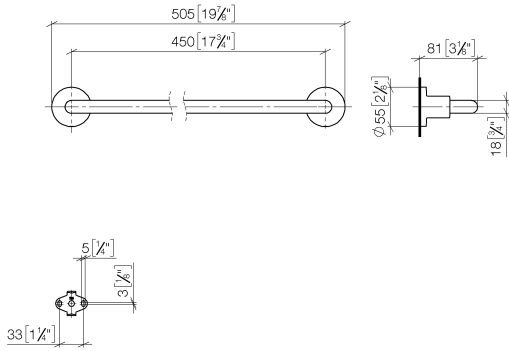

## TARA Towel bar - Brushed Champagne (22kt Gold)

83 045 892 Product version from 4/1/2024

- Center to center 17-3/4"
- Width 19-7/8"
- Height 2-1/8"
- Flange diameter 2-1/8"
- 3-1/4" Projection

Fits TARA

# TARA Towel bar - Brushed Champagne (22kt Gold)

83 045 892 Product version from 4/1/2024

mm [inches]

**TARA Towel bar - Brushed Champagne (22kt Gold)**

83 045 892 Product version from 4/1/2024

Parts for other finishes can be found here: [Chrome](#)

**Spare parts list**

Number	Item Number	Designation	Number of units	Lead time
1	05 28 22 588 00-46	holder	1	30
2	08 17 89 505-46	holder	2	30
3	04 31 11 113 00 90	pin	2	2
4	09 30 11 046 90	disc	2	2
5	09 30 30 071 90	screw	2	2
6	05 17 20 739 00 90	fixing set	2	2