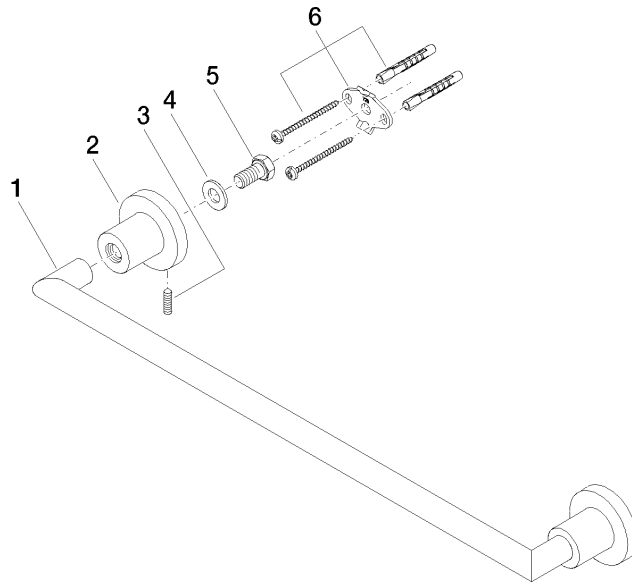

## TARA Towel bar - Brushed Champagne (22kt Gold)

83 045 892 Product version from 4/1/2024

- Center to center 17-3/4"
- Width 19-7/8"
- Height 2-1/8"
- Flange diameter 2-1/8"
- 3-1/4" Projection

Fits TARA

# TARA Towel bar - Brushed Champagne (22kt Gold)

83 045 892 Product version from 4/1/2024

mm [inches]

**TARA Towel bar - Brushed Champagne (22kt Gold)**

83 045 892 Product version from 4/1/2024

Parts for other finishes can be found here: [Chrome](#)

**Spare parts list**

Number	Item Number	Designation	Number of units	Lead time
1	05 28 22 588 00-46	holder	1	30
2	08 17 89 505-46	holder	2	30
3	04 31 11 113 00 90	pin	2	2
4	09 30 11 046 90	disc	2	2
5	09 30 30 071 90	screw	2	2
6	05 17 20 739 00 90	fixing set	2	2