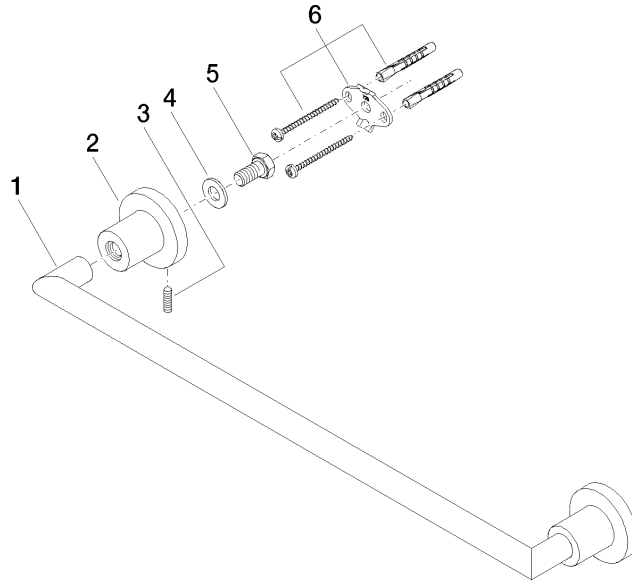

## TARA Towel bar - Champagne (22kt Gold)

83 045 892 Product version from 4/1/2024

- Center to center 17-3/4"
- Width 19-7/8"
- Height 2-1/8"
- Flange diameter 2-1/8"
- 3-1/4" Projection

Fits TARA

	Champagne (22kt Gold)	83 045 892-47
	Chrome	83 045 892-00
	Brushed Platinum	83 045 892-06
	Platinum	83 045 892-08
	Dark Chrome	83 045 892-19
	Brushed Durabronze (23kt Gold)	83 045 892-28
	Matte Black	83 045 892-33
	Brushed Bronze	83 045 892-42
	Brushed Champagne (22kt Gold)	83 045 892-46
	Brushed Chrome	83 045 892-93
	Brushed Dark Platinum	83 045 892-99

## TARA Towel bar - Champagne (22kt Gold)

83 045 892 Product version from 4/1/2024

mm [inches]

**TARA Towel bar - Champagne (22kt Gold)**

83 045 892 Product version from 4/1/2024

Parts for other finishes can be found here: [Chrome](#)

**Spare parts list**

Number	Item Number	Designation	Number of units	Lead time
1	05 28 22 588 00-47	holder	1	30
2	08 17 89 505-47	holder	2	30
3	04 31 11 113 00 90	pin	2	2
4	09 30 11 046 90	disc	2	2
5	09 30 30 071 90	screw	2	2
6	05 17 20 739 00 90	fixing set	2	2