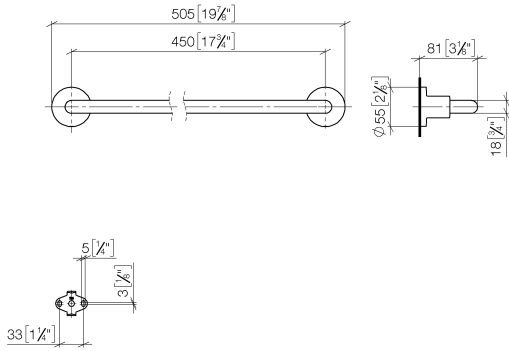

## TARA Towel bar - Champagne (22kt Gold)

83 045 892 Product version from 4/1/2024

- Center to center 17-3/4"
- Width 19-7/8"
- Height 2-1/8"
- Flange diameter 2-1/8"
- 3-1/4" Projection

Fits TARA

	Champagne (22kt Gold)	83 045 892-47
	Chrome	83 045 892-00
	Brushed Platinum	83 045 892-06
	Platinum	83 045 892-08
	Dark Chrome	83 045 892-19
	Brushed Durabronze (23kt Gold)	83 045 892-28
	Matte Black	83 045 892-33
	Brushed Bronze	83 045 892-42
	Brushed Champagne (22kt Gold)	83 045 892-46
	Brushed Chrome	83 045 892-93
	Brushed Dark Platinum	83 045 892-99

## TARA Towel bar - Champagne (22kt Gold)

83 045 892 Product version from 4/1/2024

mm [inches]

**TARA Towel bar - Champagne (22kt Gold)**

83 045 892 Product version from 4/1/2024

Parts for other finishes can be found here: [Chrome](#)

**Spare parts list**

Number	Item Number	Designation	Number of units	Lead time
1	05 28 22 588 00-47	holder	1	30
2	08 17 89 505-47	holder	2	30
3	04 31 11 113 00 90	pin	2	2
4	09 30 11 046 90	disc	2	2
5	09 30 30 071 90	screw	2	2
6	05 17 20 739 00 90	fixing set	2	2