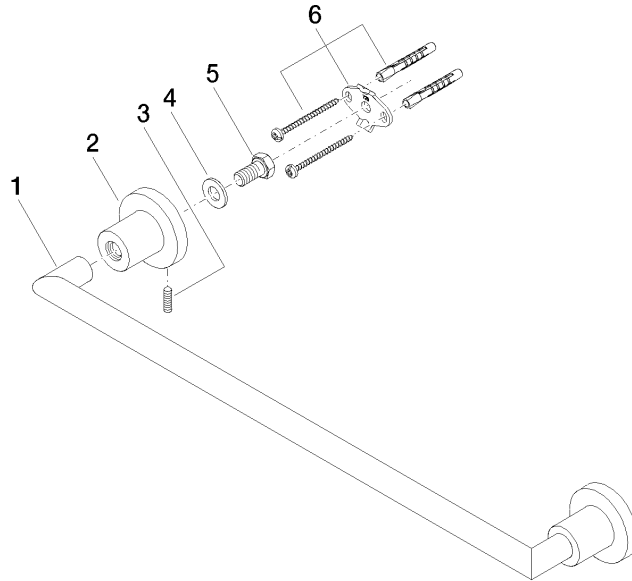

## TARA Towel bar - Brushed Dark Platinum

83 045 892 Product version from 4/1/2024

- Center to center 17-3/4"
- Width 19-7/8"
- Height 2-1/8"
- Flange diameter 2-1/8"
- 3-1/4" Projection

Fits TARA

	Brushed Dark Platinum	83 045 892-99
	Chrome	83 045 892-00
	Brushed Platinum	83 045 892-06
	Platinum	83 045 892-08
	Dark Chrome	83 045 892-19
	Brushed Durabronze (23kt Gold)	83 045 892-28
	Matte Black	83 045 892-33
	Brushed Bronze	83 045 892-42
	Brushed Champagne (22kt Gold)	83 045 892-46
	Champagne (22kt Gold)	83 045 892-47
	Brushed Chrome	83 045 892-93

## TARA Towel bar - Brushed Dark Platinum

83 045 892 Product version from 4/1/2024

mm [inches]

## TARA Towel bar - Brushed Dark Platinum

83 045 892 Product version from 4/1/2024

Parts for other finishes can be found here: [Chrome](#)

### Spare parts list

Number	Item Number	Designation	Number of units	Lead time
1	05 28 22 588 00-99	holder	1	20
2	08 17 89 505-99	holder	2	20
3	04 31 11 113 00 90	pin	2	2
4	09 30 11 046 90	disc	2	2
5	09 30 30 071 90	screw	2	2
6	05 17 20 739 00 90	fixing set	2	2