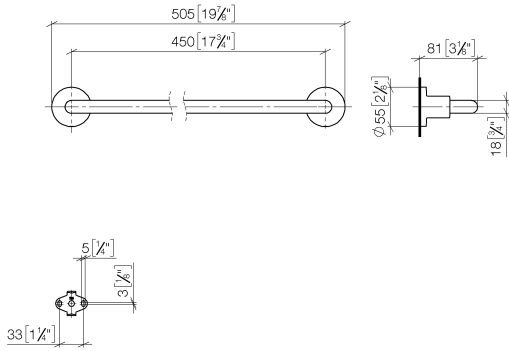

## TARA Towel bar - Brushed Dark Platinum

83 045 892 Product version from 4/1/2024

- Center to center 17-3/4"
- Width 19-7/8"
- Height 2-1/8"
- Flange diameter 2-1/8"
- 3-1/4" Projection

Fits TARA

	Brushed Dark Platinum	83 045 892-99
	Chrome	83 045 892-00
	Brushed Platinum	83 045 892-06
	Platinum	83 045 892-08
	Dark Chrome	83 045 892-19
	Brushed Durabronze (23kt Gold)	83 045 892-28
	Matte Black	83 045 892-33
	Brushed Bronze	83 045 892-42
	Brushed Champagne (22kt Gold)	83 045 892-46
	Champagne (22kt Gold)	83 045 892-47
	Brushed Chrome	83 045 892-93

## TARA Towel bar - Brushed Dark Platinum

83 045 892 Product version from 4/1/2024

mm [inches]

## TARA Towel bar - Brushed Dark Platinum

83 045 892 Product version from 4/1/2024

Parts for other finishes can be found here: [Chrome](#)

### Spare parts list

Number	Item Number	Designation	Number of units	Lead time
1	05 28 22 588 00-99	holder	1	20
2	08 17 89 505-99	holder	2	20
3	04 31 11 113 00 90	pin	2	2
4	09 30 11 046 90	disc	2	2
5	09 30 30 071 90	screw	2	2
6	05 17 20 739 00 90	fixing set	2	2