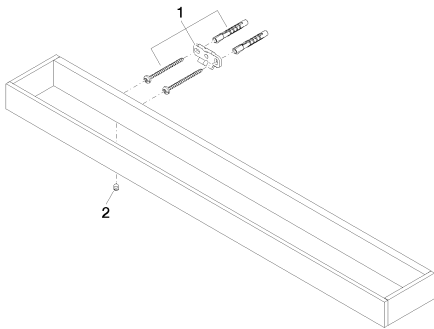

Bathtub - MEM

Towel bar - polished chrome

Article number: 83 060 780-00

Other surface finishes

More custom finish options are available via special production (xTra Service). Please see our finish matrix for availability and pricing or contact a Dornbracht representative.

Spare parts list

Number	Item Number	Designation	Number of units