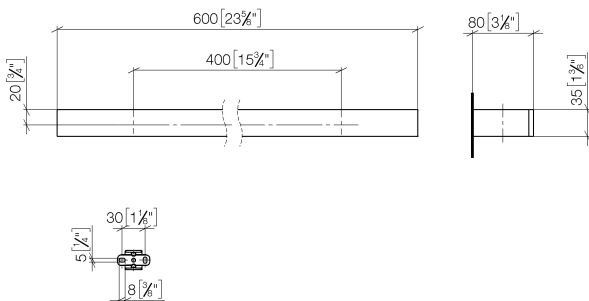

## Bathtub - MEM

Towel bar - polished chrome

Article number: 83 060 780-00

- Center to center 15-3/4"
- Width 23-5/8"
- Height 1-3/8"
- 3-1/8" Projection

polished chrome

## Dimensional drawing

mm [inches]

All dimensions in mm / inch = mm x 0,0394

Bathtub - MEM

Towel bar - polished chrome

Article number: 83 060 780-00

Bathtub - MEM

Towel bar - polished chrome