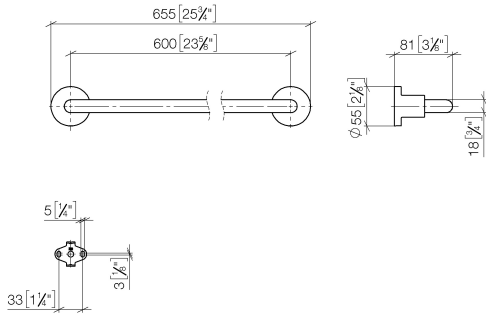

TARA Towel bar - Chrome

83 060 892 Product version from 4/1/2024

- gauge 600 mm
- width 655mm
- height 55 mm
- rosette Ø 55 mm
- 81mm projection

Fits TARA

	Chrome	83 060 892-00
	Brushed Platinum	83 060 892-06
	Platinum	83 060 892-08
	Dark Chrome	83 060 892-19
	Brushed Durabronze (23kt Gold)	83 060 892-28
	Matte Black	83 060 892-33
	Brushed Bronze	83 060 892-42
	Brushed Champagne (22kt Gold)	83 060 892-46
	Champagne (22kt Gold)	83 060 892-47
	Brushed Chrome	83 060 892-93
	Brushed Dark Platinum	83 060 892-99

TARA Towel bar - Chrome

83 060 892 Product version from 4/1/2024

mm [inches]

TARA Towel bar - Chrome

83 060 892 Product version from 4/1/2024

Parts for other
finishes can be found
here: Brushed
Platinum

Spare parts list

No.	Item Number	Name	Quantity used	Delivery time
1	05 28 22 589 00-00	holder	1	10
2	08 17 89 505-00	holder	2	10
3	04 31 11 113 00 90	pin	2	2
4	09 30 11 046 90	disc	2	2
5	09 30 30 071 90	screw	2	2
6	05 17 20 739 00 90	fixing set	2	2