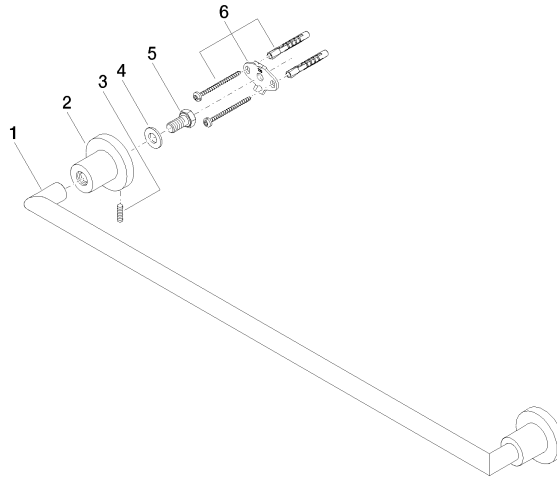

TARA Towel bar - Chrome

83 060 892 Product version from 4/1/2024

- gauge 600 mm
- width 655mm
- height 55 mm
- rosette Ø 55 mm
- 81mm projection

Fits TARA

	Chrome	83 060 892-00
	Brushed Platinum	83 060 892-06
	Platinum	83 060 892-08
	Dark Chrome	83 060 892-19
	Brushed Durabronze (23kt Gold)	83 060 892-28
	Matte Black	83 060 892-33
	Brushed Bronze	83 060 892-42
	Brushed Champagne (22kt Gold)	83 060 892-46
	Champagne (22kt Gold)	83 060 892-47
	Brushed Chrome	83 060 892-93
	Brushed Dark Platinum	83 060 892-99

TARA Towel bar - Chrome

83 060 892 Product version from 4/1/2024

mm [inches]

TARA Towel bar - Chrome

83 060 892 Product version from 4/1/2024

Parts for other
finishes can be found
here: Brushed
Platinum

Spare parts list

No.	Item Number	Name	Quantity used	Delivery time
1	05 28 22 589 00-00	holder	1	10
2	08 17 89 505-00	holder	2	10
3	04 31 11 113 00 90	pin	2	2
4	09 30 11 046 90	disc	2	2
5	09 30 30 071 90	screw	2	2
6	05 17 20 739 00 90	fixing set	2	2