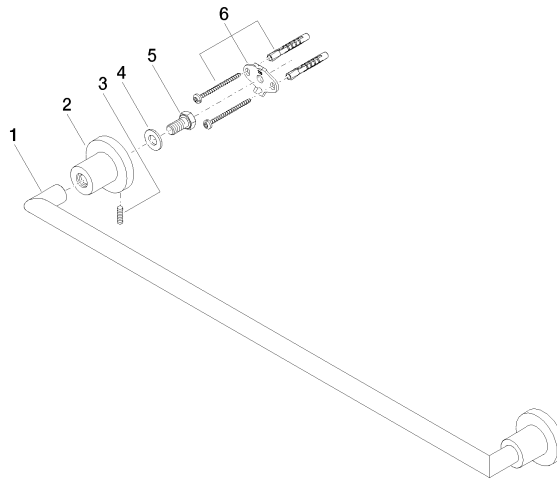

TARA Towel bar - Brushed Durabrass (23kt Gold)

83 060 892 Product version from 4/1/2024

- gauge 600 mm
- width 655mm
- height 55 mm
- rosette Ø 55 mm
- 81mm projection

Fits TARA

| | | |
|---|-------------------------------|---------------|
|  | Brushed Durabrass (23kt Gold) | 83 060 892-28 |
|  | Chrome | 83 060 892-00 |
|  | Brushed Platinum | 83 060 892-06 |
|  | Platinum | 83 060 892-08 |
|  | Dark Chrome | 83 060 892-19 |
|  | Matte Black | 83 060 892-33 |
|  | Brushed Bronze | 83 060 892-42 |
|  | Brushed Champagne (22kt Gold) | 83 060 892-46 |
|  | Champagne (22kt Gold) | 83 060 892-47 |
|  | Brushed Chrome | 83 060 892-93 |
|  | Brushed Dark Platinum | 83 060 892-99 |

TARA Towel bar - Brushed Durabronze (23kt Gold)

83 060 892 Product version from 4/1/2024

mm [inches]

TARA Towel bar - Brushed Durabronz (23kt Gold)

83 060 892 Product version from 4/1/2024

Parts for other finishes can be found here: [Chrome](#)

Spare parts list

| No. | Item Number | Name | Quantity used | Delivery time |
|-----|--------------------|------------|---------------|---------------|
| 1 | 05 28 22 589 00-28 | holder | 1 | 20 |
| 2 | 08 17 89 505-28 | holder | 2 | 20 |
| 3 | 04 31 11 113 00 90 | pin | 2 | 2 |
| 4 | 09 30 11 046 90 | disc | 2 | 2 |
| 5 | 09 30 30 071 90 | screw | 2 | 2 |
| 6 | 05 17 20 739 00 90 | fixing set | 2 | 2 |