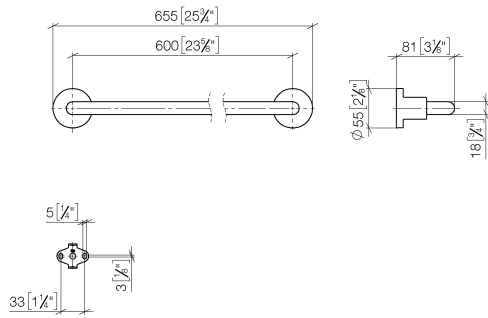

TARA Towel bar - Brushed Durabrass (23kt Gold)

83 060 892 Product version from 4/1/2024

- gauge 600 mm
- width 655mm
- height 55 mm
- rosette Ø 55 mm
- 81mm projection

Fits TARA

| | | |
|---|-------------------------------|---------------|
|  | Brushed Durabrass (23kt Gold) | 83 060 892-28 |
|  | Chrome | 83 060 892-00 |
|  | Brushed Platinum | 83 060 892-06 |
|  | Platinum | 83 060 892-08 |
|  | Dark Chrome | 83 060 892-19 |
|  | Matte Black | 83 060 892-33 |
|  | Brushed Bronze | 83 060 892-42 |
|  | Brushed Champagne (22kt Gold) | 83 060 892-46 |
|  | Champagne (22kt Gold) | 83 060 892-47 |
|  | Brushed Chrome | 83 060 892-93 |
|  | Brushed Dark Platinum | 83 060 892-99 |

TARA Towel bar - Brushed Durabronze (23kt Gold)

83 060 892 Product version from 4/1/2024

mm [inches]

TARA Towel bar - Brushed Durabronz (23kt Gold)

83 060 892 Product version from 4/1/2024

Parts for other finishes can be found here: [Chrome](#)

Spare parts list

| No. | Item Number | Name | Quantity used | Delivery time |
|-----|--------------------|------------|---------------|---------------|
| 1 | 05 28 22 589 00-28 | holder | 1 | 20 |
| 2 | 08 17 89 505-28 | holder | 2 | 20 |
| 3 | 04 31 11 113 00 90 | pin | 2 | 2 |
| 4 | 09 30 11 046 90 | disc | 2 | 2 |
| 5 | 09 30 30 071 90 | screw | 2 | 2 |
| 6 | 05 17 20 739 00 90 | fixing set | 2 | 2 |