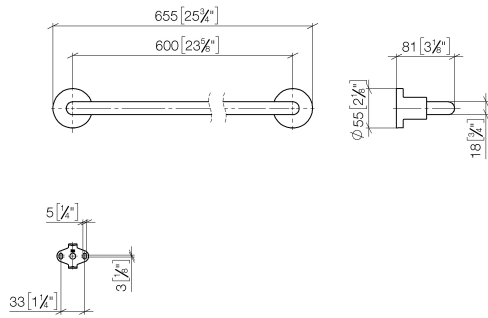

TARA Towel bar - Brushed Champagne (22kt Gold)

83 060 892 Product version from 4/1/2024

- gauge 600 mm
- width 655mm
- height 55 mm
- rosette Ø 55 mm
- 81mm projection

Fits TARA

	Brushed Champagne (22kt Gold)	83 060 892-46
	Chrome	83 060 892-00
	Brushed Platinum	83 060 892-06
	Platinum	83 060 892-08
	Dark Chrome	83 060 892-19
	Brushed Durabronze (23kt Gold)	83 060 892-28
	Matte Black	83 060 892-33
	Brushed Bronze	83 060 892-42
	Champagne (22kt Gold)	83 060 892-47
	Brushed Chrome	83 060 892-93
	Brushed Dark Platinum	83 060 892-99

TARA Towel bar - Brushed Champagne (22kt Gold)

83 060 892 Product version from 4/1/2024

mm [inches]

TARA Towel bar - Brushed Champagne (22kt Gold)

83 060 892 Product version from 4/1/2024

Parts for other finishes can be found here: [Chrome](#)

Spare parts list

No.	Item Number	Name	Quantity used	Delivery time
1	05 28 22 589 00-46	holder	1	30
2	08 17 89 505-46	holder	2	30
3	04 31 11 113 00 90	pin	2	2
4	09 30 11 046 90	disc	2	2
5	09 30 30 071 90	screw	2	2
6	05 17 20 739 00 90	fixing set	2	2