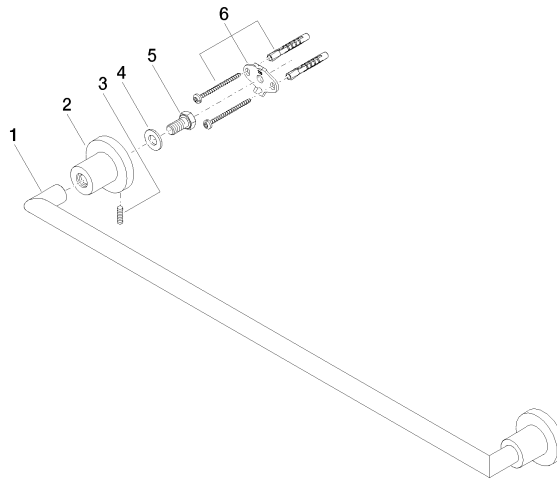

TARA Towel bar - Brushed Champagne (22kt Gold)

83 060 892 Product version from 4/1/2024

- gauge 600 mm
- width 655mm
- height 55 mm
- rosette Ø 55 mm
- 81mm projection

Fits TARA

	Brushed Champagne (22kt Gold)	83 060 892-46
	Chrome	83 060 892-00
	Brushed Platinum	83 060 892-06
	Platinum	83 060 892-08
	Dark Chrome	83 060 892-19
	Brushed Durabronze (23kt Gold)	83 060 892-28
	Matte Black	83 060 892-33
	Brushed Bronze	83 060 892-42
	Champagne (22kt Gold)	83 060 892-47
	Brushed Chrome	83 060 892-93
	Brushed Dark Platinum	83 060 892-99

TARA Towel bar - Brushed Champagne (22kt Gold)

83 060 892 Product version from 4/1/2024

mm [inches]

TARA Towel bar - Brushed Champagne (22kt Gold)

83 060 892 Product version from 4/1/2024

Parts for other finishes can be found here: [Chrome](#)

Spare parts list

No.	Item Number	Name	Quantity used	Delivery time
1	05 28 22 589 00-46	holder	1	30
2	08 17 89 505-46	holder	2	30
3	04 31 11 113 00 90	pin	2	2
4	09 30 11 046 90	disc	2	2
5	09 30 30 071 90	screw	2	2
6	05 17 20 739 00 90	fixing set	2	2