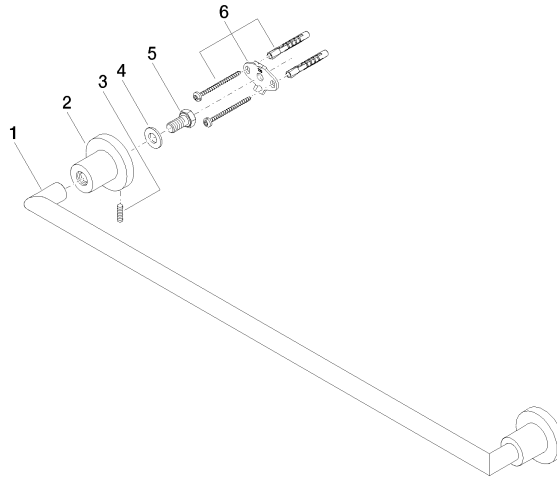

## TARA Towel bar - Brushed Chrome

83 060 892 Product version from 4/1/2024

- gauge 600 mm
- width 655mm
- height 55 mm
- rosette Ø 55 mm
- 81mm projection

Fits TARA

	Brushed Chrome	83 060 892-93
	Chrome	83 060 892-00
	Brushed Platinum	83 060 892-06
	Platinum	83 060 892-08
	Dark Chrome	83 060 892-19
	Brushed Durabronze (23kt Gold)	83 060 892-28
	Matte Black	83 060 892-33
	Brushed Bronze	83 060 892-42
	Brushed Champagne (22kt Gold)	83 060 892-46
	Champagne (22kt Gold)	83 060 892-47
	Brushed Dark Platinum	83 060 892-99

## TARA Towel bar - Brushed Chrome

83 060 892 Product version from 4/1/2024

mm [inches]

## TARA Towel bar - Brushed Chrome

83 060 892 Product version from 4/1/2024

Parts for other finishes can be found here: [Chrome](#)

### Spare parts list

No.	Item Number	Name	Quantity used	Delivery time
1	05 28 22 589 00-93	holder	1	20
2	08 17 89 505-93	holder	2	20
3	04 31 11 113 00 90	pin	2	2
4	09 30 11 046 90	disc	2	2
5	09 30 30 071 90	screw	2	2
6	05 17 20 739 00 90	fixing set	2	2