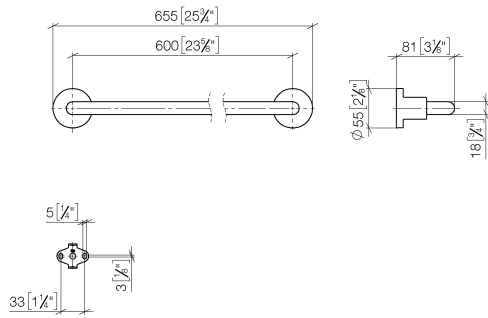

## TARA Towel bar - Brushed Chrome

83 060 892 Product version from 4/1/2024

- gauge 600 mm
- width 655mm
- height 55 mm
- rosette Ø 55 mm
- 81mm projection

Fits TARA

	Brushed Chrome	83 060 892-93
	Chrome	83 060 892-00
	Brushed Platinum	83 060 892-06
	Platinum	83 060 892-08
	Dark Chrome	83 060 892-19
	Brushed Durabronze (23kt Gold)	83 060 892-28
	Matte Black	83 060 892-33
	Brushed Bronze	83 060 892-42
	Brushed Champagne (22kt Gold)	83 060 892-46
	Champagne (22kt Gold)	83 060 892-47
	Brushed Dark Platinum	83 060 892-99

## TARA Towel bar - Brushed Chrome

83 060 892 Product version from 4/1/2024

mm [inches]

## TARA Towel bar - Brushed Chrome

83 060 892 Product version from 4/1/2024

Parts for other finishes can be found here: [Chrome](#)

### Spare parts list

No.	Item Number	Name	Quantity used	Delivery time
1	05 28 22 589 00-93	holder	1	20
2	08 17 89 505-93	holder	2	20
3	04 31 11 113 00 90	pin	2	2
4	09 30 11 046 90	disc	2	2
5	09 30 30 071 90	screw	2	2
6	05 17 20 739 00 90	fixing set	2	2