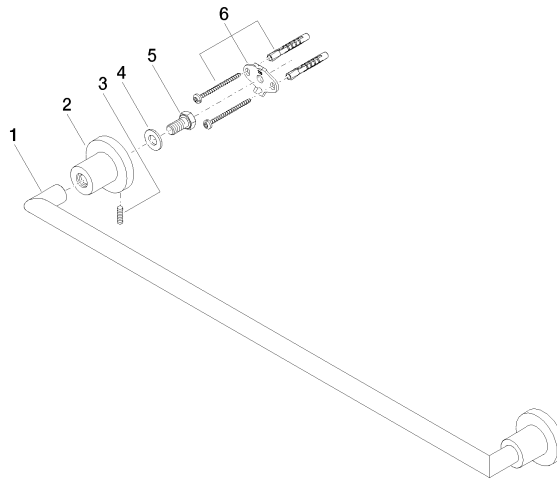

TARA Towel bar - Brushed Dark Platinum

83 060 892 Product version from 4/1/2024

- gauge 600 mm
- width 655mm
- height 55 mm
- rosette Ø 55 mm
- 81mm projection

Fits TARA

	Brushed Dark Platinum	83 060 892-99
	Chrome	83 060 892-00
	Brushed Platinum	83 060 892-06
	Platinum	83 060 892-08
	Dark Chrome	83 060 892-19
	Brushed Durabronze (23kt Gold)	83 060 892-28
	Matte Black	83 060 892-33
	Brushed Bronze	83 060 892-42
	Brushed Champagne (22kt Gold)	83 060 892-46
	Champagne (22kt Gold)	83 060 892-47
	Brushed Chrome	83 060 892-93

TARA Towel bar - Brushed Dark Platinum

83 060 892 Product version from 4/1/2024

mm [inches]

TARA Towel bar - Brushed Dark Platinum

83 060 892 Product version from 4/1/2024

Parts for other finishes can be found here: [Chrome](#)

Spare parts list

No.	Item Number	Name	Quantity used	Delivery time
1	05 28 22 589 00-99	holder	1	20
2	08 17 89 505-99	holder	2	20
3	04 31 11 113 00 90	pin	2	2
4	09 30 11 046 90	disc	2	2
5	09 30 30 071 90	screw	2	2
6	05 17 20 739 00 90	fixing set	2	2