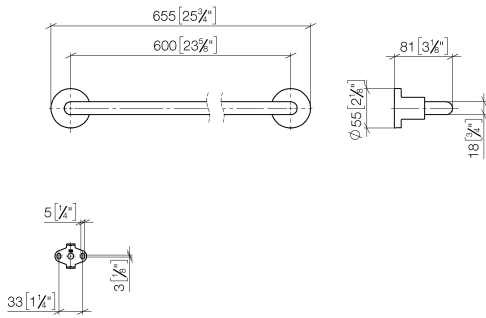

TARA Towel bar - Brushed Dark Platinum

83 060 892 Product version from 4/1/2024

- gauge 600 mm
- width 655mm
- height 55 mm
- rosette Ø 55 mm
- 81mm projection

Fits TARA

	Brushed Dark Platinum	83 060 892-99
	Chrome	83 060 892-00
	Brushed Platinum	83 060 892-06
	Platinum	83 060 892-08
	Dark Chrome	83 060 892-19
	Brushed Durabronze (23kt Gold)	83 060 892-28
	Matte Black	83 060 892-33
	Brushed Bronze	83 060 892-42
	Brushed Champagne (22kt Gold)	83 060 892-46
	Champagne (22kt Gold)	83 060 892-47
	Brushed Chrome	83 060 892-93

TARA Towel bar - Brushed Dark Platinum

83 060 892 Product version from 4/1/2024

mm [inches]

TARA Towel bar - Brushed Dark Platinum

83 060 892 Product version from 4/1/2024

Parts for other finishes can be found here: [Chrome](#)

Spare parts list

No.	Item Number	Name	Quantity used	Delivery time
1	05 28 22 589 00-99	holder	1	20
2	08 17 89 505-99	holder	2	20
3	04 31 11 113 00 90	pin	2	2
4	09 30 11 046 90	disc	2	2
5	09 30 30 071 90	screw	2	2
6	05 17 20 739 00 90	fixing set	2	2