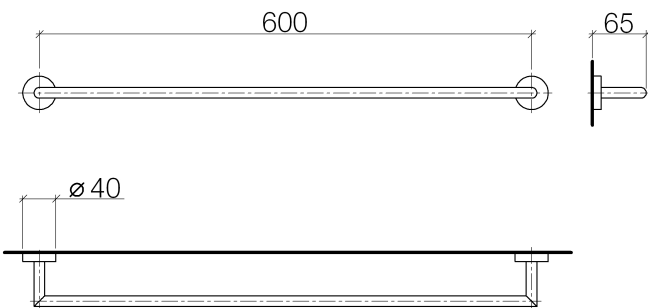

Bathtub - Lissé

Towel bar - polished chrome

Article number: 83 060 979-00

- Center to center 23-5/8"
- Width 25-1/4"
- Height 1-5/8"
- Flange diameter 1-5/8"
- 2-1/2" Projection

polished chrome

Dimensional drawing

All dimensions in mm / inch = mm x 0,0394

Bathtub - Lissé

Towel bar - polished chrome

Article number: 83 060 979-00

Bathtub - Lissé

Towel bar - polished chrome

Article number: 83 060 979-00

Other surface finishes

Spare parts list

Number	Item Number	Designation	Number of units
1	05 28 22 622 00-00	holder	1
2	08 27 97 500-00	rosette	2
3	08 30 11 516 90	ring	2
4	08 17 97 560 90	holder	2
5	05 30 31 025 00 90	fixing set	2
6	08 17 97 501 07	holder	2