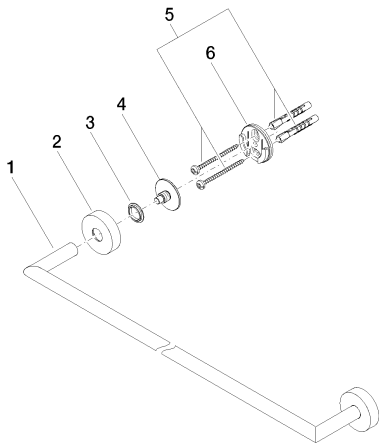

Bathtub - Lissé

Towel bar - polished chrome

Article number: 83 060 979-00

- Center to center 23-5/8"
- Width 25-1/4"
- Height 1-5/8"
- Flange diameter 1-5/8"
- 2-1/2" Projection

polished chrome

Dimensional drawing

All dimensions in mm / inch = mm x 0,0394

Bathtub - Lissé

Towel bar - polished chrome

Article number: 83 060 979-00

Bathtub - Lissé

Towel bar - polished chrome

Article number: 83 060 979-00

Other surface finishes

Spare parts list

Number	Item Number	Designation	Number of units
1	05 28 22 622 00-00	holder	1
2	08 27 97 500-00	rosette	2
3	08 30 11 516 90	ring	2
4	08 17 97 560 90	holder	2
5	05 30 31 025 00 90	fixing set	2
6	08 17 97 501 07	holder	2