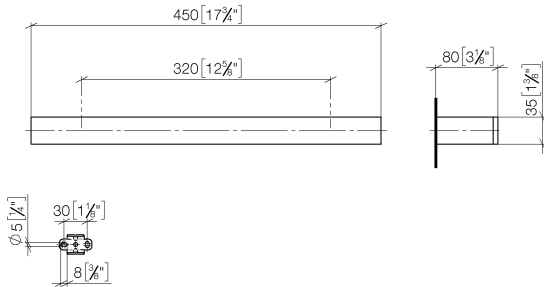

MEM Towel bar - Brushed Durabronz (23kt Gold)

83 070 780 Product version from 9/1/2022

- gauge 320 mm
- width 450mm
- height 35 mm
- 80mm projection

	Brushed Durabronz (23kt Gold)	83 070 780-28
	Chrome	83 070 780-00
	Brushed Platinum	83 070 780-06
	Platinum	83 070 780-08
	Dark Chrome	83 070 780-19
	Brushed Champagne (22kt Gold)	83 070 780-46
	Champagne (22kt Gold)	83 070 780-47
	Brushed Dark Platinum	83 070 780-99

MEM Towel bar - Brushed Durabronze (23kt Gold)

83 070 780 Product version from 9/1/2022

mm [inches]

MEM Towel bar - Brushed Durabronz (23kt Gold)

83 070 780 Product version from 9/1/2022

Parts for other finishes can be found here: [Chrome](#)

Spare parts list

No.	Item Number	Name	Quantity used	Delivery time
1	05 17 20 717 00 90	fixing set	2	2
2	90 31 11 004 00 90	pin	2	2