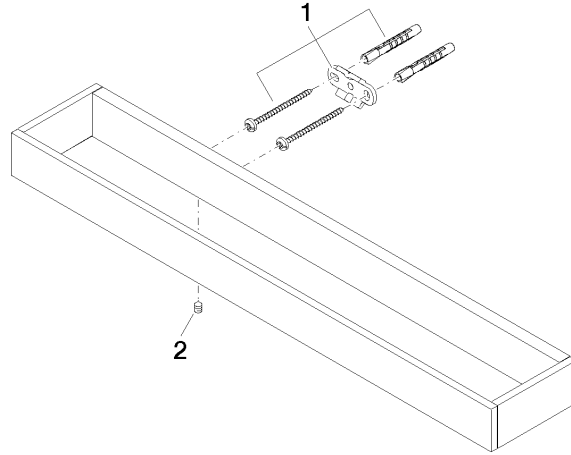

MEM Towel bar - Brushed Durabronz (23kt Gold)

83 070 780 Product version from 9/1/2022

- gauge 320 mm
- width 450mm
- height 35 mm
- 80mm projection

	Brushed Durabronz (23kt Gold)	83 070 780-28
	Chrome	83 070 780-00
	Brushed Platinum	83 070 780-06
	Platinum	83 070 780-08
	Dark Chrome	83 070 780-19
	Brushed Champagne (22kt Gold)	83 070 780-46
	Champagne (22kt Gold)	83 070 780-47
	Brushed Dark Platinum	83 070 780-99

MEM Towel bar - Brushed Durabronze (23kt Gold)

83 070 780 Product version from 9/1/2022

mm [inches]

MEM Towel bar - Brushed Durabronz (23kt Gold)

83 070 780 Product version from 9/1/2022

Parts for other finishes can be found here: [Chrome](#)

Spare parts list

No.	Item Number	Name	Quantity used	Delivery time
1	05 17 20 717 00 90	fixing set	2	2
2	90 31 11 004 00 90	pin	2	2