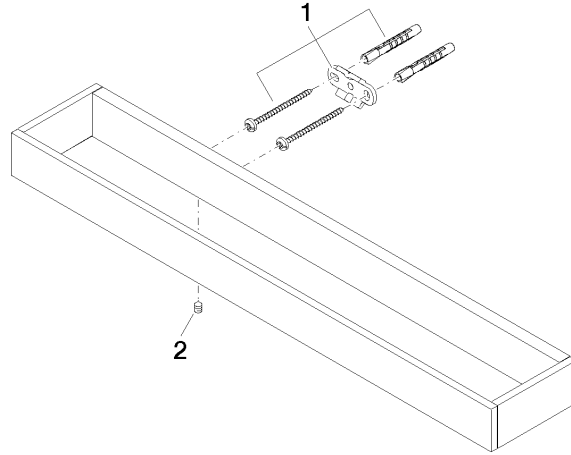

## MEM Towel bar - Brushed Champagne (22kt Gold)

83 070 780 Product version from 9/1/2022

- gauge 320 mm
- width 450mm
- height 35 mm
- 80mm projection

	Brushed Champagne (22kt Gold)	83 070 780-46
	Chrome	83 070 780-00
	Brushed Platinum	83 070 780-06
	Platinum	83 070 780-08
	Dark Chrome	83 070 780-19
	Brushed Durabronze (23kt Gold)	83 070 780-28
	Champagne (22kt Gold)	83 070 780-47
	Brushed Dark Platinum	83 070 780-99

## MEM Towel bar - Brushed Champagne (22kt Gold)

83 070 780 Product version from 9/1/2022

mm [inches]

**MEM Towel bar - Brushed Champagne (22kt Gold)**

83 070 780 Product version from 9/1/2022

Parts for other finishes can be found here: [Chrome](#)

**Spare parts list**

No.	Item Number	Name	Quantity used	Delivery time
1	05 17 20 717 00 90	fixing set	2	2
2	90 31 11 004 00 90	pin	2	2