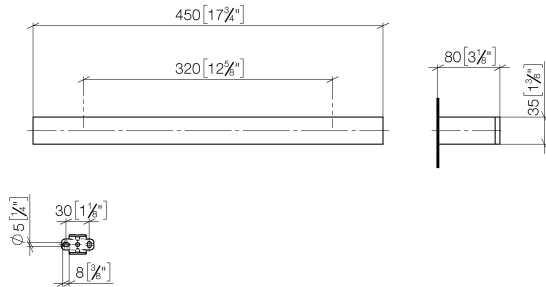

## MEM Towel bar - Brushed Champagne (22kt Gold)

83 070 780 Product version from 9/1/2022

- gauge 320 mm
- width 450mm
- height 35 mm
- 80mm projection

	Brushed Champagne (22kt Gold)	83 070 780-46
	Chrome	83 070 780-00
	Brushed Platinum	83 070 780-06
	Platinum	83 070 780-08
	Dark Chrome	83 070 780-19
	Brushed Durabronze (23kt Gold)	83 070 780-28
	Champagne (22kt Gold)	83 070 780-47
	Brushed Dark Platinum	83 070 780-99

## MEM Towel bar - Brushed Champagne (22kt Gold)

83 070 780 Product version from 9/1/2022

mm [inches]

**MEM Towel bar - Brushed Champagne (22kt Gold)**

83 070 780 Product version from 9/1/2022

Parts for other finishes can be found here: [Chrome](#)

**Spare parts list**

No.	Item Number	Name	Quantity used	Delivery time
1	05 17 20 717 00 90	fixing set	2	2
2	90 31 11 004 00 90	pin	2	2