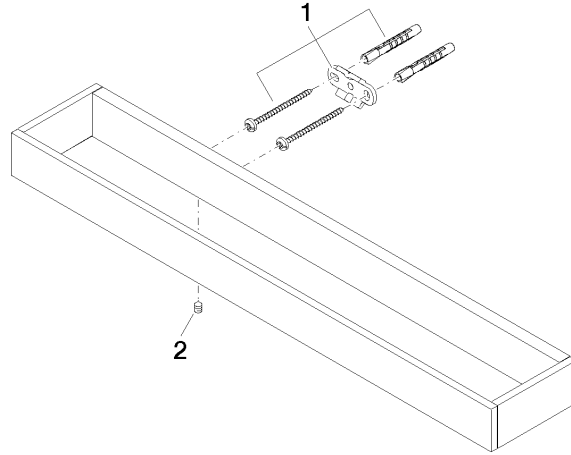

MEM Towel bar - Champagne (22kt Gold)

83 070 780 Product version from 9/1/2022

- gauge 320 mm
- width 450mm
- height 35 mm
- 80mm projection

	Champagne (22kt Gold)	83 070 780-47
	Chrome	83 070 780-00
	Brushed Platinum	83 070 780-06
	Platinum	83 070 780-08
	Dark Chrome	83 070 780-19
	Brushed Durabronze (23kt Gold)	83 070 780-28
	Brushed Champagne (22kt Gold)	83 070 780-46
	Brushed Dark Platinum	83 070 780-99

MEM Towel bar - Champagne (22kt Gold)

83 070 780 Product version from 9/1/2022

mm [inches]

MEM Towel bar - Champagne (22kt Gold)

83 070 780 Product version from 9/1/2022

Parts for other finishes can be found here: [Chrome](#)

Spare parts list

No.	Item Number	Name	Quantity used	Delivery time
1	05 17 20 717 00 90	fixing set	2	2
2	90 31 11 004 00 90	pin	2	2