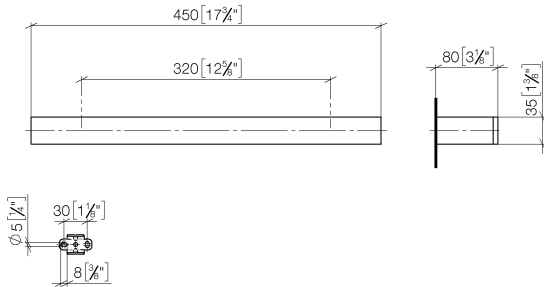

MEM Towel bar - Champagne (22kt Gold)

83 070 780 Product version from 9/1/2022

- gauge 320 mm
- width 450mm
- height 35 mm
- 80mm projection

	Champagne (22kt Gold)	83 070 780-47
	Chrome	83 070 780-00
	Brushed Platinum	83 070 780-06
	Platinum	83 070 780-08
	Dark Chrome	83 070 780-19
	Brushed Durabronze (23kt Gold)	83 070 780-28
	Brushed Champagne (22kt Gold)	83 070 780-46
	Brushed Dark Platinum	83 070 780-99

MEM Towel bar - Champagne (22kt Gold)

83 070 780 Product version from 9/1/2022

mm [inches]

MEM Towel bar - Champagne (22kt Gold)

83 070 780 Product version from 9/1/2022

Parts for other finishes can be found here: [Chrome](#)

Spare parts list

No.	Item Number	Name	Quantity used	Delivery time
1	05 17 20 717 00 90	fixing set	2	2
2	90 31 11 004 00 90	pin	2	2