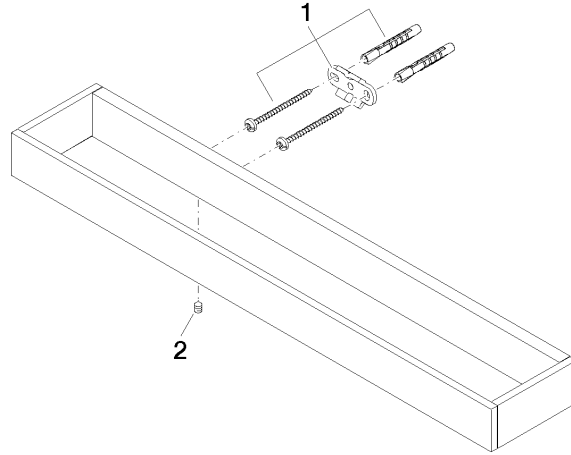

MEM Towel bar - Brushed Dark Platinum

83 070 780 Product version from 9/1/2022

- gauge 320 mm
- width 450mm
- height 35 mm
- 80mm projection

	Brushed Dark Platinum	83 070 780-99
	Chrome	83 070 780-00
	Brushed Platinum	83 070 780-06
	Platinum	83 070 780-08
	Dark Chrome	83 070 780-19
	Brushed Durabronze (23kt Gold)	83 070 780-28
	Brushed Champagne (22kt Gold)	83 070 780-46
	Champagne (22kt Gold)	83 070 780-47

MEM Towel bar - Brushed Dark Platinum

83 070 780 Product version from 9/1/2022

mm [inches]

MEM Towel bar - Brushed Dark Platinum

83 070 780 Product version from 9/1/2022

Parts for other finishes can be found here: [Chrome](#)

Spare parts list

No.	Item Number	Name	Quantity used	Delivery time
1	05 17 20 717 00 90	fixing set	2	2
2	90 31 11 004 00 90	pin	2	2