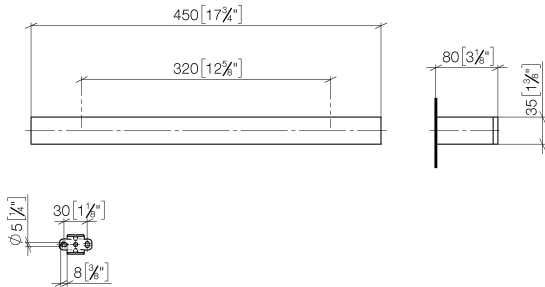

MEM Towel bar - Brushed Dark Platinum

83 070 780 Product version from 9/1/2022

- gauge 320 mm
- width 450mm
- height 35 mm
- 80mm projection

	Brushed Dark Platinum	83 070 780-99
	Chrome	83 070 780-00
	Brushed Platinum	83 070 780-06
	Platinum	83 070 780-08
	Dark Chrome	83 070 780-19
	Brushed Durabronze (23kt Gold)	83 070 780-28
	Brushed Champagne (22kt Gold)	83 070 780-46
	Champagne (22kt Gold)	83 070 780-47

MEM Towel bar - Brushed Dark Platinum

83 070 780 Product version from 9/1/2022

mm [inches]

MEM Towel bar - Brushed Dark Platinum

83 070 780 Product version from 9/1/2022

Parts for other finishes can be found here: [Chrome](#)

Spare parts list

No.	Item Number	Name	Quantity used	Delivery time
1	05 17 20 717 00 90	fixing set	2	2
2	90 31 11 004 00 90	pin	2	2