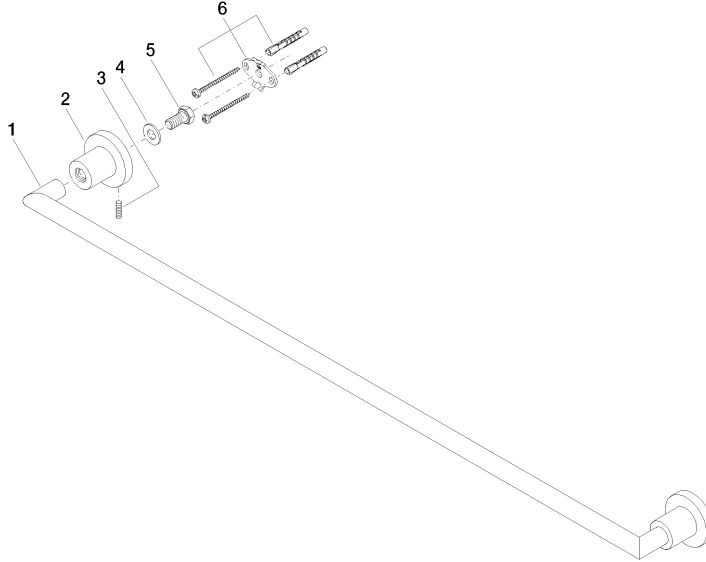

TARA Towel bar - Chrome

83 080 892 Product version from 4/1/2024

- Center to center 31-1/2"
- Width 33-5/8"
- Height 2-1/8"
- Flange diameter 2-1/8"
- 3-1/4" Projection

Fits TARA

	Chrome	83 080 892-00
	Brushed Platinum	83 080 892-06
	Platinum	83 080 892-08
	Dark Chrome	83 080 892-19
	Brushed Durabrass (23kt Gold)	83 080 892-28
	Matte Black	83 080 892-33
	Brushed Bronze	83 080 892-42
	Brushed Champagne (22kt Gold)	83 080 892-46
	Champagne (22kt Gold)	83 080 892-47
	Brushed Chrome	83 080 892-93
	Brushed Dark Platinum	83 080 892-99

TARA Towel bar - Chrome

83 080 892 Product version from 4/1/2024

mm [inches]

TARA Towel bar - Chrome

83 080 892 Product version from 4/1/2024

Parts for other finishes can be found here: [Brushed](#)
[Platinum](#)

Spare parts list

Number	Item Number	Designation	Number of units	Lead time
1	05 28 22 590 00-00	bar	1	10
2	08 17 89 505-00	holder	2	10
3	04 31 11 113 00 90	pin	2	2
4	09 30 11 046 90	disc	2	2
5	09 30 30 071 90	screw	2	2
6	05 17 20 739 00 90	fixing set	2	2