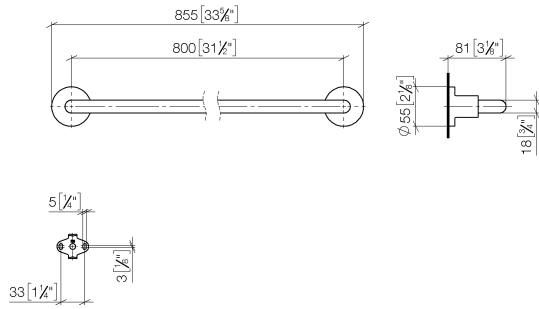

TARA Towel bar - Chrome

83 080 892 Product version from 4/1/2024

- Center to center 31-1/2"
- Width 33-5/8"
- Height 2-1/8"
- Flange diameter 2-1/8"
- 3-1/4" Projection

Fits TARA

	Chrome	83 080 892-00
	Brushed Platinum	83 080 892-06
	Platinum	83 080 892-08
	Dark Chrome	83 080 892-19
	Brushed Durabrass (23kt Gold)	83 080 892-28
	Matte Black	83 080 892-33
	Brushed Bronze	83 080 892-42
	Brushed Champagne (22kt Gold)	83 080 892-46
	Champagne (22kt Gold)	83 080 892-47
	Brushed Chrome	83 080 892-93
	Brushed Dark Platinum	83 080 892-99

TARA Towel bar - Chrome

83 080 892 Product version from 4/1/2024

mm [inches]

TARA Towel bar - Chrome

83 080 892 Product version from 4/1/2024

Parts for other finishes can be found here: [Brushed](#)
[Platinum](#)

Spare parts list

Number	Item Number	Designation	Number of units	Lead time
1	05 28 22 590 00-00	bar	1	10
2	08 17 89 505-00	holder	2	10
3	04 31 11 113 00 90	pin	2	2
4	09 30 11 046 90	disc	2	2
5	09 30 30 071 90	screw	2	2
6	05 17 20 739 00 90	fixing set	2	2