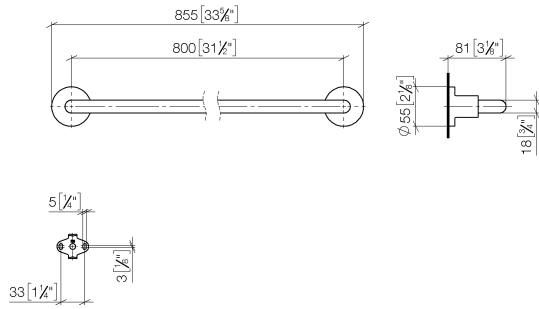

## TARA Towel bar - Brushed Durabrass (23kt Gold)

83 080 892 Product version from 4/1/2024

- Center to center 31-1/2"
- Width 33-5/8"
- Height 2-1/8"
- Flange diameter 2-1/8"
- 3-1/4" Projection

Fits TARA

## TARA Towel bar - Brushed Durabronz (23kt Gold)

83 080 892 Product version from 4/1/2024

mm [inches]

**TARA Towel bar - Brushed Durabronz (23kt Gold)**

83 080 892 Product version from 4/1/2024

Parts for other finishes can be found here: [Chrome](#)

**Spare parts list**

| Number | Item Number        | Designation | Number of units | Lead time |
|--------|--------------------|-------------|-----------------|-----------|
| 1      | 05 28 22 590 00-28 | bar         | 1               | 20        |
| 2      | 08 17 89 505-28    | holder      | 2               | 20        |
| 3      | 04 31 11 113 00 90 | pin         | 2               | 2         |
| 4      | 09 30 11 046 90    | disc        | 2               | 2         |
| 5      | 09 30 30 071 90    | screw       | 2               | 2         |
| 6      | 05 17 20 739 00 90 | fixing set  | 2               | 2         |