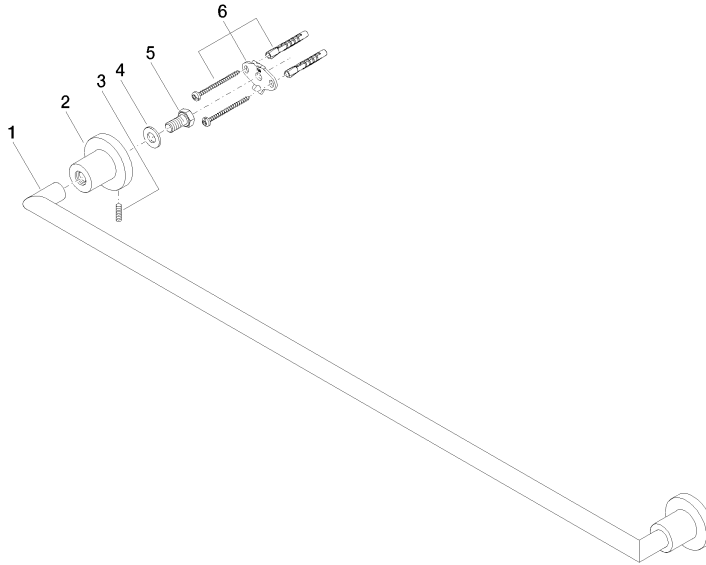

## TARA Towel bar - Brushed Durabrass (23kt Gold)

83 080 892 Product version from 4/1/2024

- Center to center 31-1/2"
- Width 33-5/8"
- Height 2-1/8"
- Flange diameter 2-1/8"
- 3-1/4" Projection

Fits TARA

## TARA Towel bar - Brushed Durabronz (23kt Gold)

83 080 892 Product version from 4/1/2024

mm [inches]

**TARA Towel bar - Brushed Durabronz (23kt Gold)**

83 080 892 Product version from 4/1/2024

Parts for other finishes can be found here: [Chrome](#)

**Spare parts list**

| Number | Item Number        | Designation | Number of units | Lead time |
|--------|--------------------|-------------|-----------------|-----------|
| 1      | 05 28 22 590 00-28 | bar         | 1               | 20        |
| 2      | 08 17 89 505-28    | holder      | 2               | 20        |
| 3      | 04 31 11 113 00 90 | pin         | 2               | 2         |
| 4      | 09 30 11 046 90    | disc        | 2               | 2         |
| 5      | 09 30 30 071 90    | screw       | 2               | 2         |
| 6      | 05 17 20 739 00 90 | fixing set  | 2               | 2         |