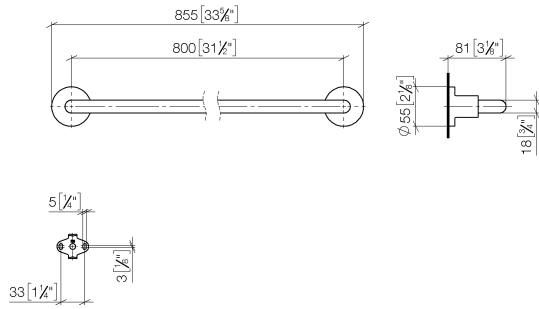

## TARA Towel bar - Matte Black

83 080 892 Product version from 4/1/2024

- Center to center 31-1/2"
- Width 33-5/8"
- Height 2-1/8"
- Flange diameter 2-1/8"
- 3-1/4" Projection

Fits TARA

	Matte Black	83 080 892-33
	Chrome	83 080 892-00
	Brushed Platinum	83 080 892-06
	Platinum	83 080 892-08
	Dark Chrome	83 080 892-19
	Brushed Durabronze (23kt Gold)	83 080 892-28
	Brushed Bronze	83 080 892-42
	Brushed Champagne (22kt Gold)	83 080 892-46
	Champagne (22kt Gold)	83 080 892-47
	Brushed Chrome	83 080 892-93
	Brushed Dark Platinum	83 080 892-99

## TARA Towel bar - Matte Black

83 080 892 Product version from 4/1/2024

mm [inches]

## TARA Towel bar - Matte Black

83 080 892 Product version from 4/1/2024

Parts for other finishes can be found here: [Chrome](#)

### Spare parts list

Number	Item Number	Designation	Number of units	Lead time
1	05 28 22 590 00-33	bar	1	30
2	08 17 89 505-33	holder	2	30
3	04 31 11 113 00 90	pin	2	2
4	09 30 11 046 90	disc	2	2
5	09 30 30 071 90	screw	2	2
6	05 17 20 739 00 90	fixing set	2	2