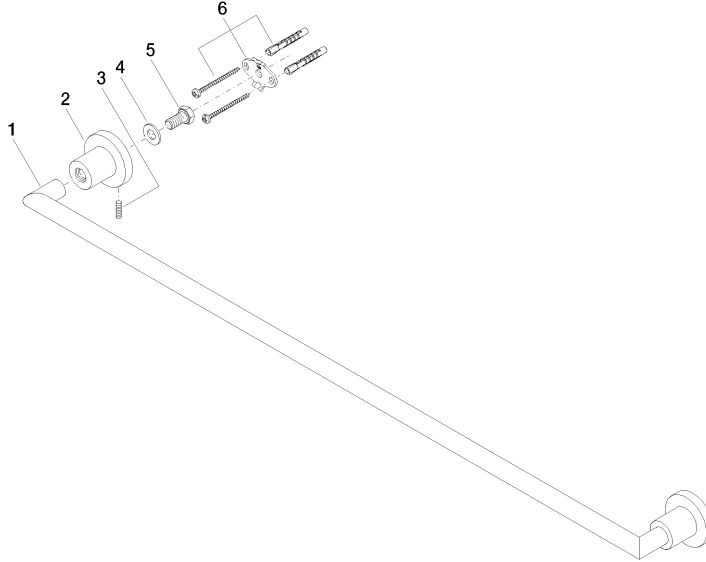

## TARA Towel bar - Matte Black

83 080 892 Product version from 4/1/2024

- Center to center 31-1/2"
- Width 33-5/8"
- Height 2-1/8"
- Flange diameter 2-1/8"
- 3-1/4" Projection

Fits TARA

	Matte Black	83 080 892-33
	Chrome	83 080 892-00
	Brushed Platinum	83 080 892-06
	Platinum	83 080 892-08
	Dark Chrome	83 080 892-19
	Brushed Durabronze (23kt Gold)	83 080 892-28
	Brushed Bronze	83 080 892-42
	Brushed Champagne (22kt Gold)	83 080 892-46
	Champagne (22kt Gold)	83 080 892-47
	Brushed Chrome	83 080 892-93
	Brushed Dark Platinum	83 080 892-99

## TARA Towel bar - Matte Black

83 080 892 Product version from 4/1/2024

mm [inches]

## TARA Towel bar - Matte Black

83 080 892 Product version from 4/1/2024

Parts for other finishes can be found here: [Chrome](#)

### Spare parts list

Number	Item Number	Designation	Number of units	Lead time
1	05 28 22 590 00-33	bar	1	30
2	08 17 89 505-33	holder	2	30
3	04 31 11 113 00 90	pin	2	2
4	09 30 11 046 90	disc	2	2
5	09 30 30 071 90	screw	2	2
6	05 17 20 739 00 90	fixing set	2	2