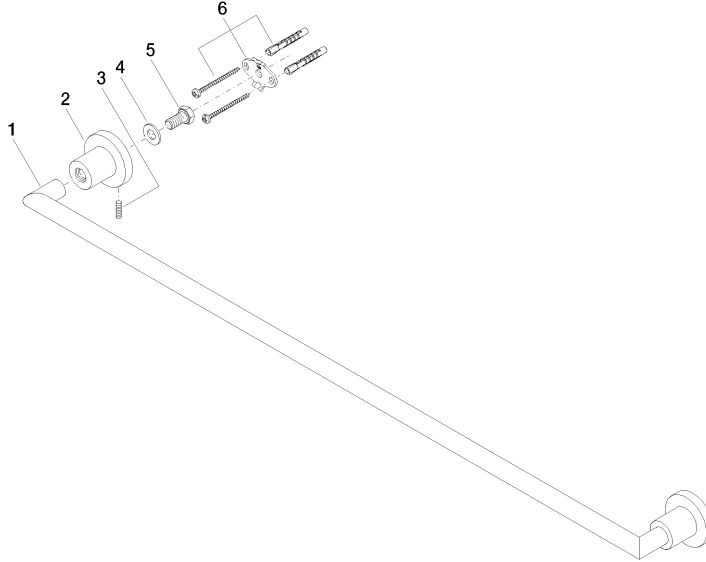

TARA Towel bar - Brushed Champagne (22kt Gold)

83 080 892 Product version from 4/1/2024

- Center to center 31-1/2"
- Width 33-5/8"
- Height 2-1/8"
- Flange diameter 2-1/8"
- 3-1/4" Projection

Fits TARA

	Brushed Champagne (22kt Gold)	83 080 892-46
	Chrome	83 080 892-00
	Brushed Platinum	83 080 892-06
	Platinum	83 080 892-08
	Dark Chrome	83 080 892-19
	Brushed Durabronze (23kt Gold)	83 080 892-28
	Matte Black	83 080 892-33
	Brushed Bronze	83 080 892-42
	Champagne (22kt Gold)	83 080 892-47
	Brushed Chrome	83 080 892-93
	Brushed Dark Platinum	83 080 892-99

TARA Towel bar - Brushed Champagne (22kt Gold)

83 080 892 Product version from 4/1/2024

mm [inches]

TARA Towel bar - Brushed Champagne (22kt Gold)

83 080 892 Product version from 4/1/2024

Parts for other finishes can be found here: [Chrome](#)

Spare parts list

Number	Item Number	Designation	Number of units	Lead time
1	05 28 22 590 00-46	bar	1	30
2	08 17 89 505-46	holder	2	30
3	04 31 11 113 00 90	pin	2	2
4	09 30 11 046 90	disc	2	2
5	09 30 30 071 90	screw	2	2
6	05 17 20 739 00 90	fixing set	2	2