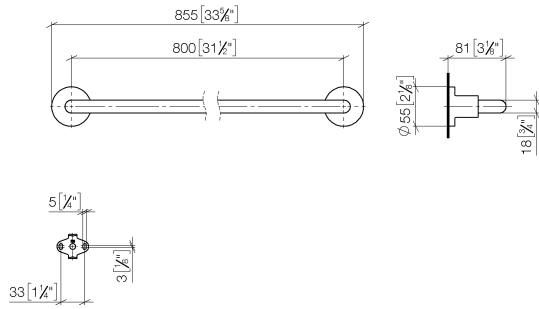

TARA Towel bar - Brushed Champagne (22kt Gold)

83 080 892 Product version from 4/1/2024

- Center to center 31-1/2"
- Width 33-5/8"
- Height 2-1/8"
- Flange diameter 2-1/8"
- 3-1/4" Projection

Fits TARA

	Brushed Champagne (22kt Gold)	83 080 892-46
	Chrome	83 080 892-00
	Brushed Platinum	83 080 892-06
	Platinum	83 080 892-08
	Dark Chrome	83 080 892-19
	Brushed Durabronze (23kt Gold)	83 080 892-28
	Matte Black	83 080 892-33
	Brushed Bronze	83 080 892-42
	Champagne (22kt Gold)	83 080 892-47
	Brushed Chrome	83 080 892-93
	Brushed Dark Platinum	83 080 892-99

TARA Towel bar - Brushed Champagne (22kt Gold)

83 080 892 Product version from 4/1/2024

mm [inches]

TARA Towel bar - Brushed Champagne (22kt Gold)

83 080 892 Product version from 4/1/2024

Parts for other finishes can be found here: [Chrome](#)

Spare parts list

Number	Item Number	Designation	Number of units	Lead time
1	05 28 22 590 00-46	bar	1	30
2	08 17 89 505-46	holder	2	30
3	04 31 11 113 00 90	pin	2	2
4	09 30 11 046 90	disc	2	2
5	09 30 30 071 90	screw	2	2
6	05 17 20 739 00 90	fixing set	2	2